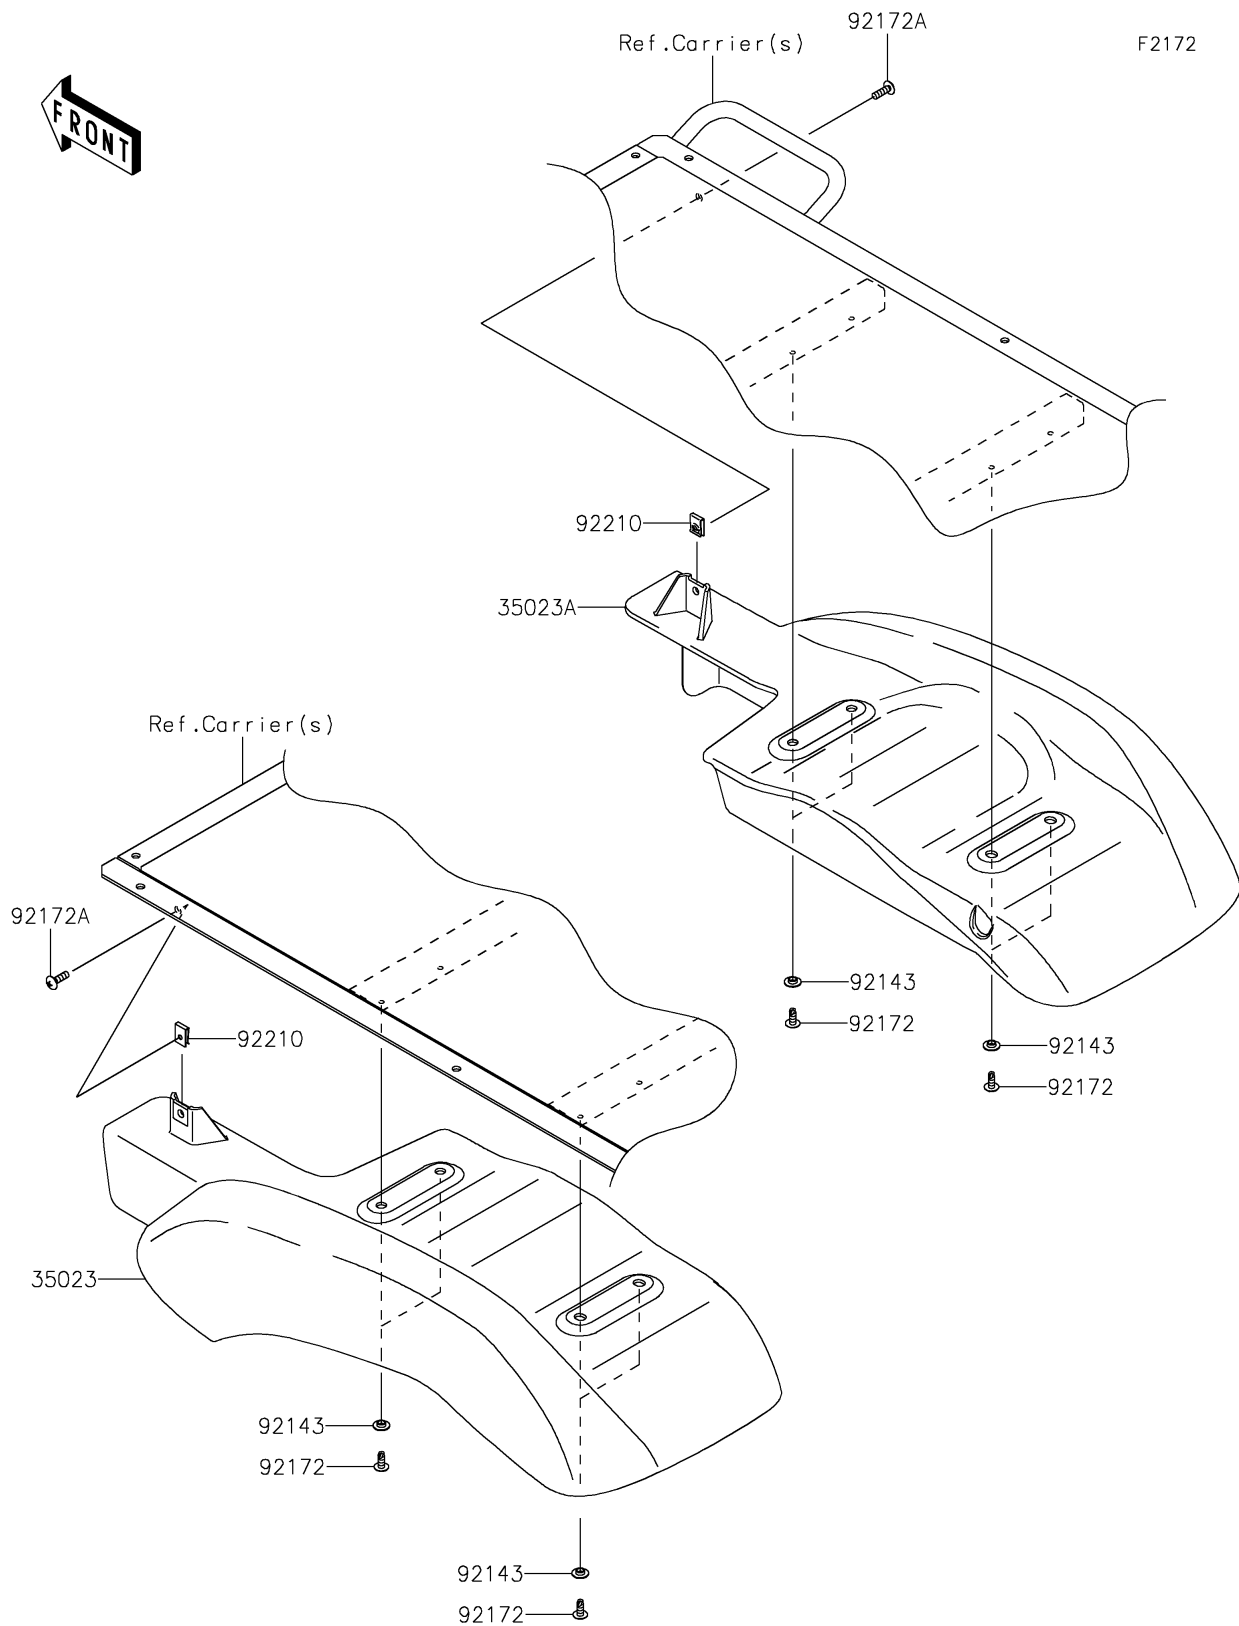

2019 MULE SX™ 4x4 XC CAMO

PARTS DIAGRAM

Rear Fender(s)

2019 MULE SX™ 4x4 XC CAMO

PARTS LIST

Rear Fender(s)

ITEM NAME

PART NUMBER

QUANTITY
