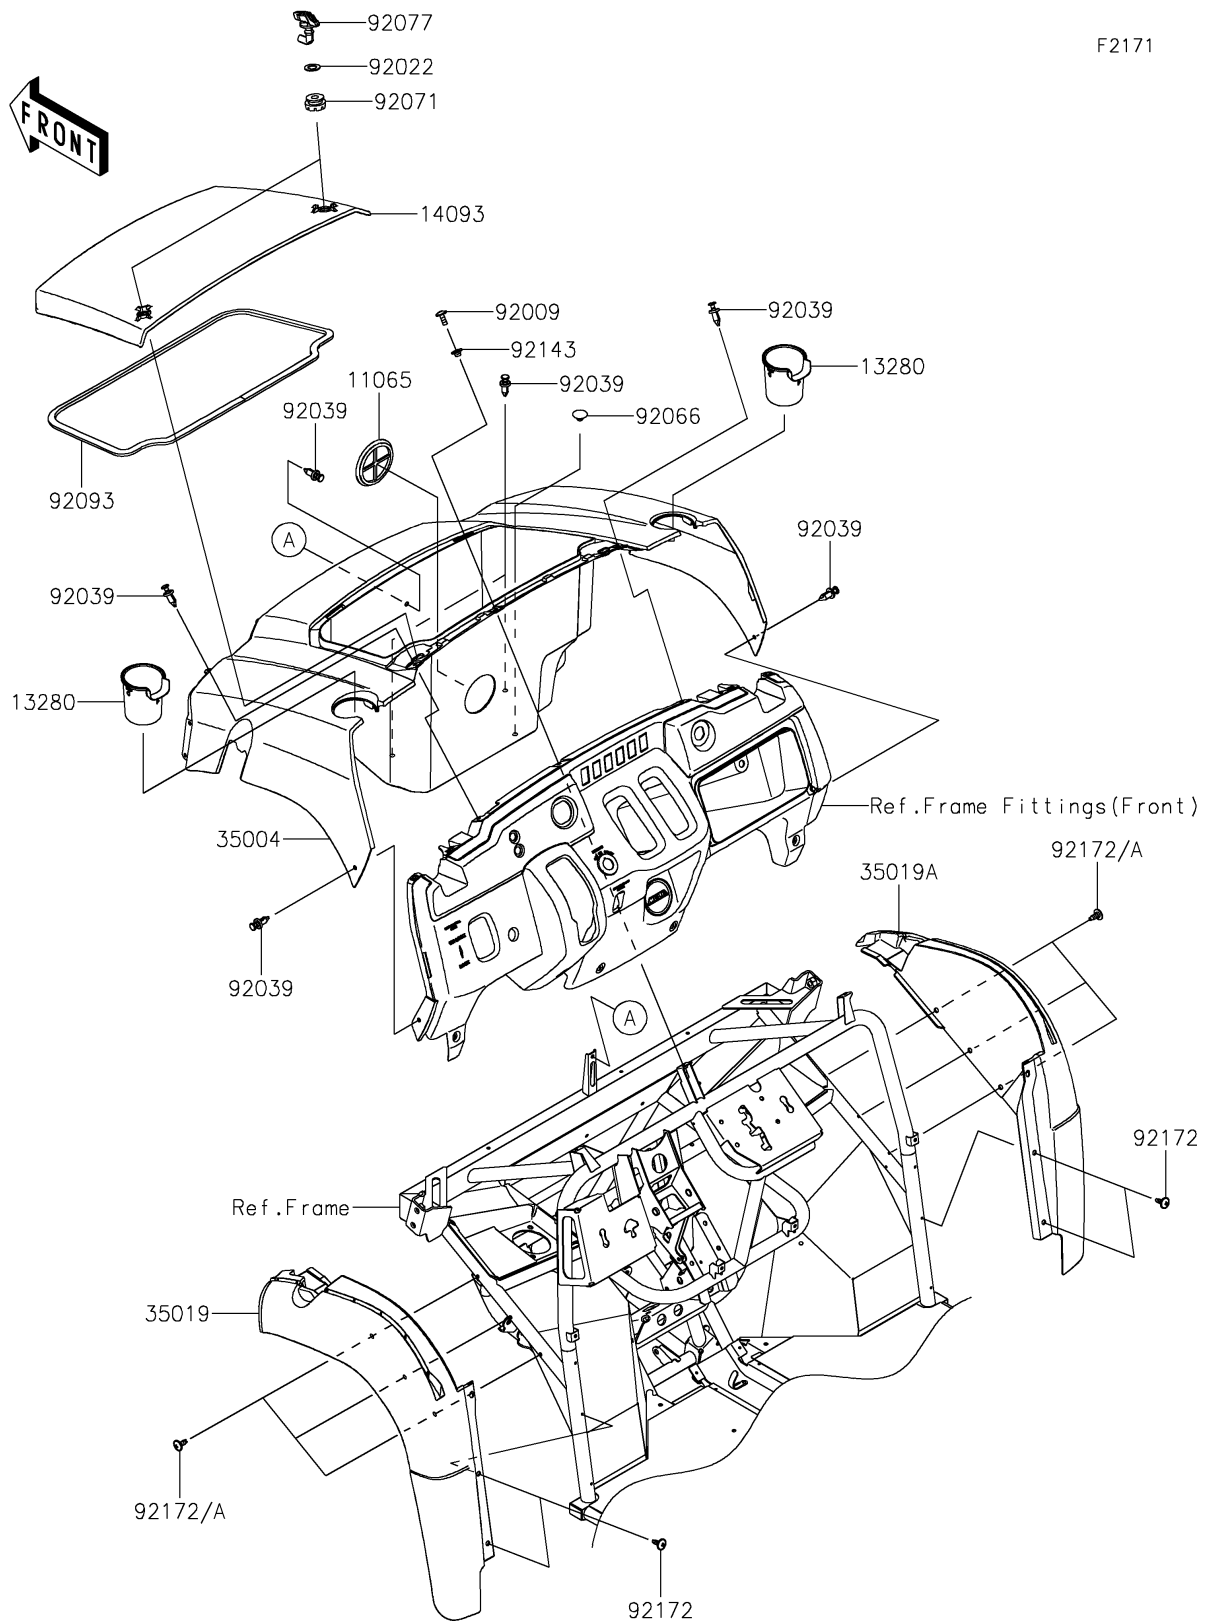

2019 MULE SX™ 4x4 XC CAMO

PARTS DIAGRAM

Front Fender(s)

2019 MULE SX™ 4x4 XC CAMO

PARTS LIST

Front Fender(s)

ITEM NAME

PART NUMBER

QUANTITY
