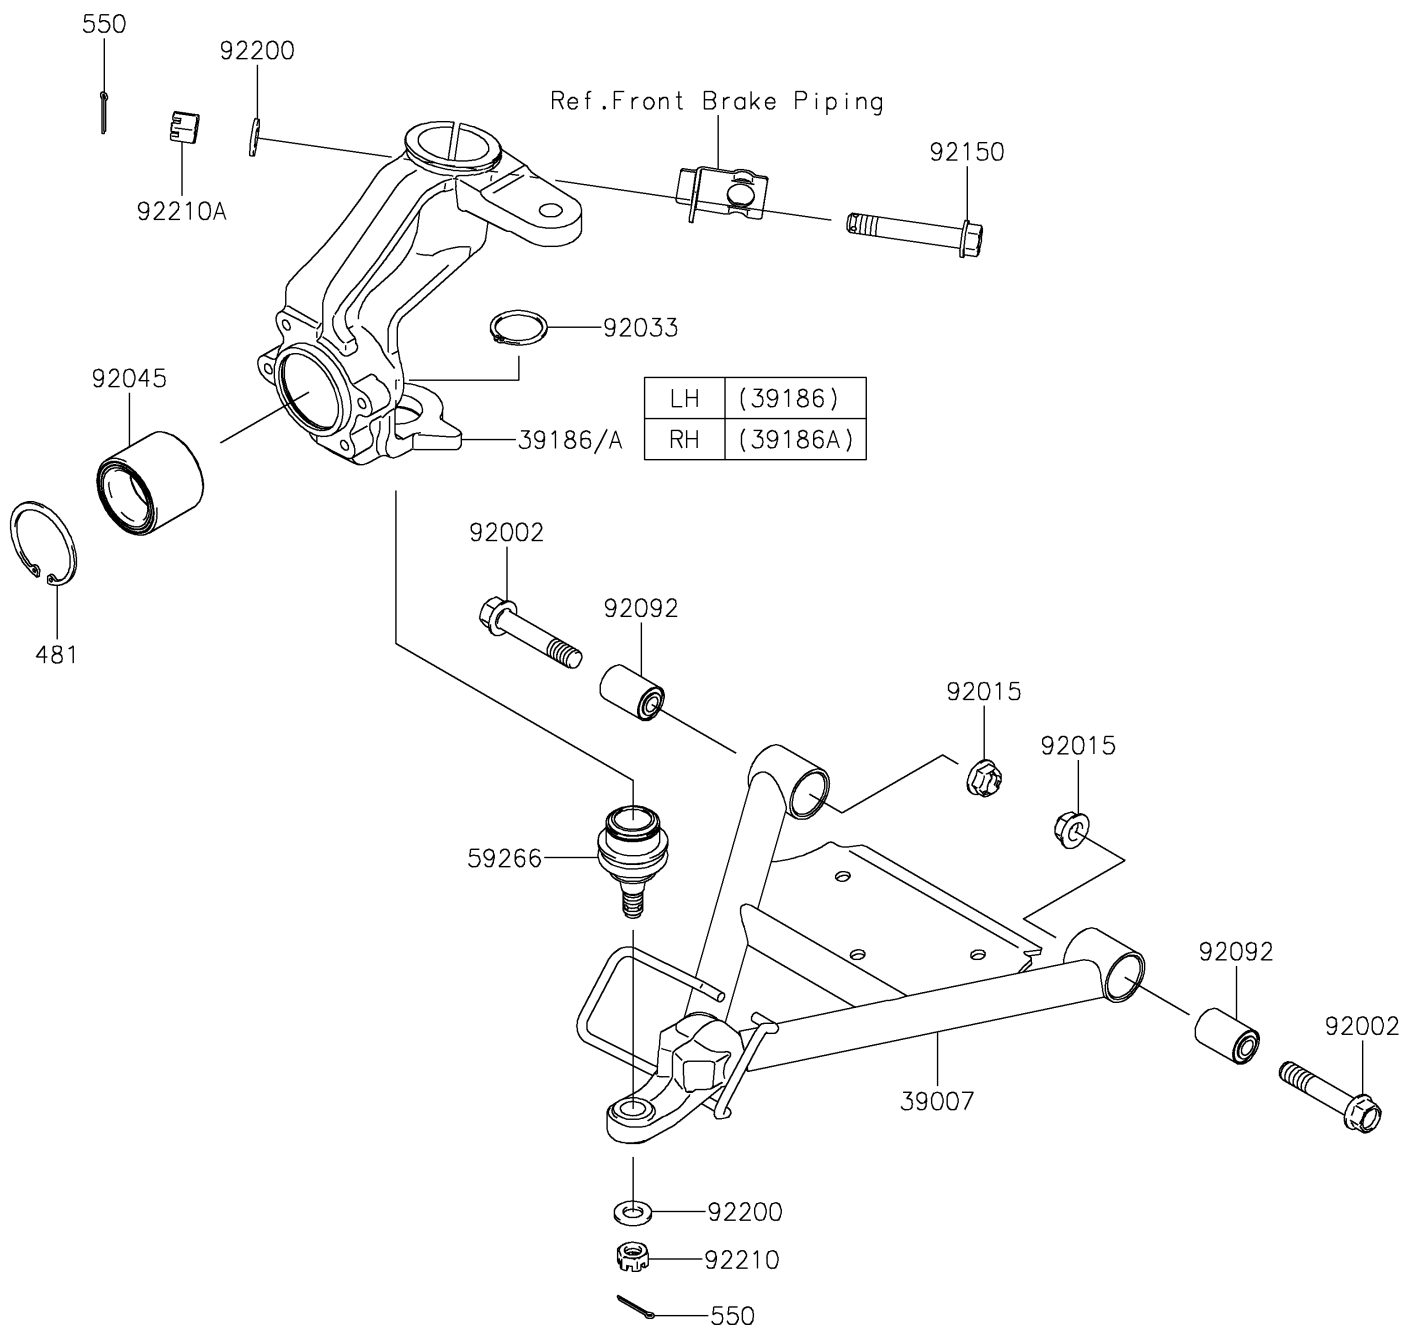

2019 MULE SX™ 4x4 XC CAMO

PARTS DIAGRAM

Suspension

F2150

2019 MULE SX™ 4x4 XC CAMO

PARTS LIST

Suspension

ITEM NAME	PART NUMBER	QUANTITY
-----------	-------------	----------
