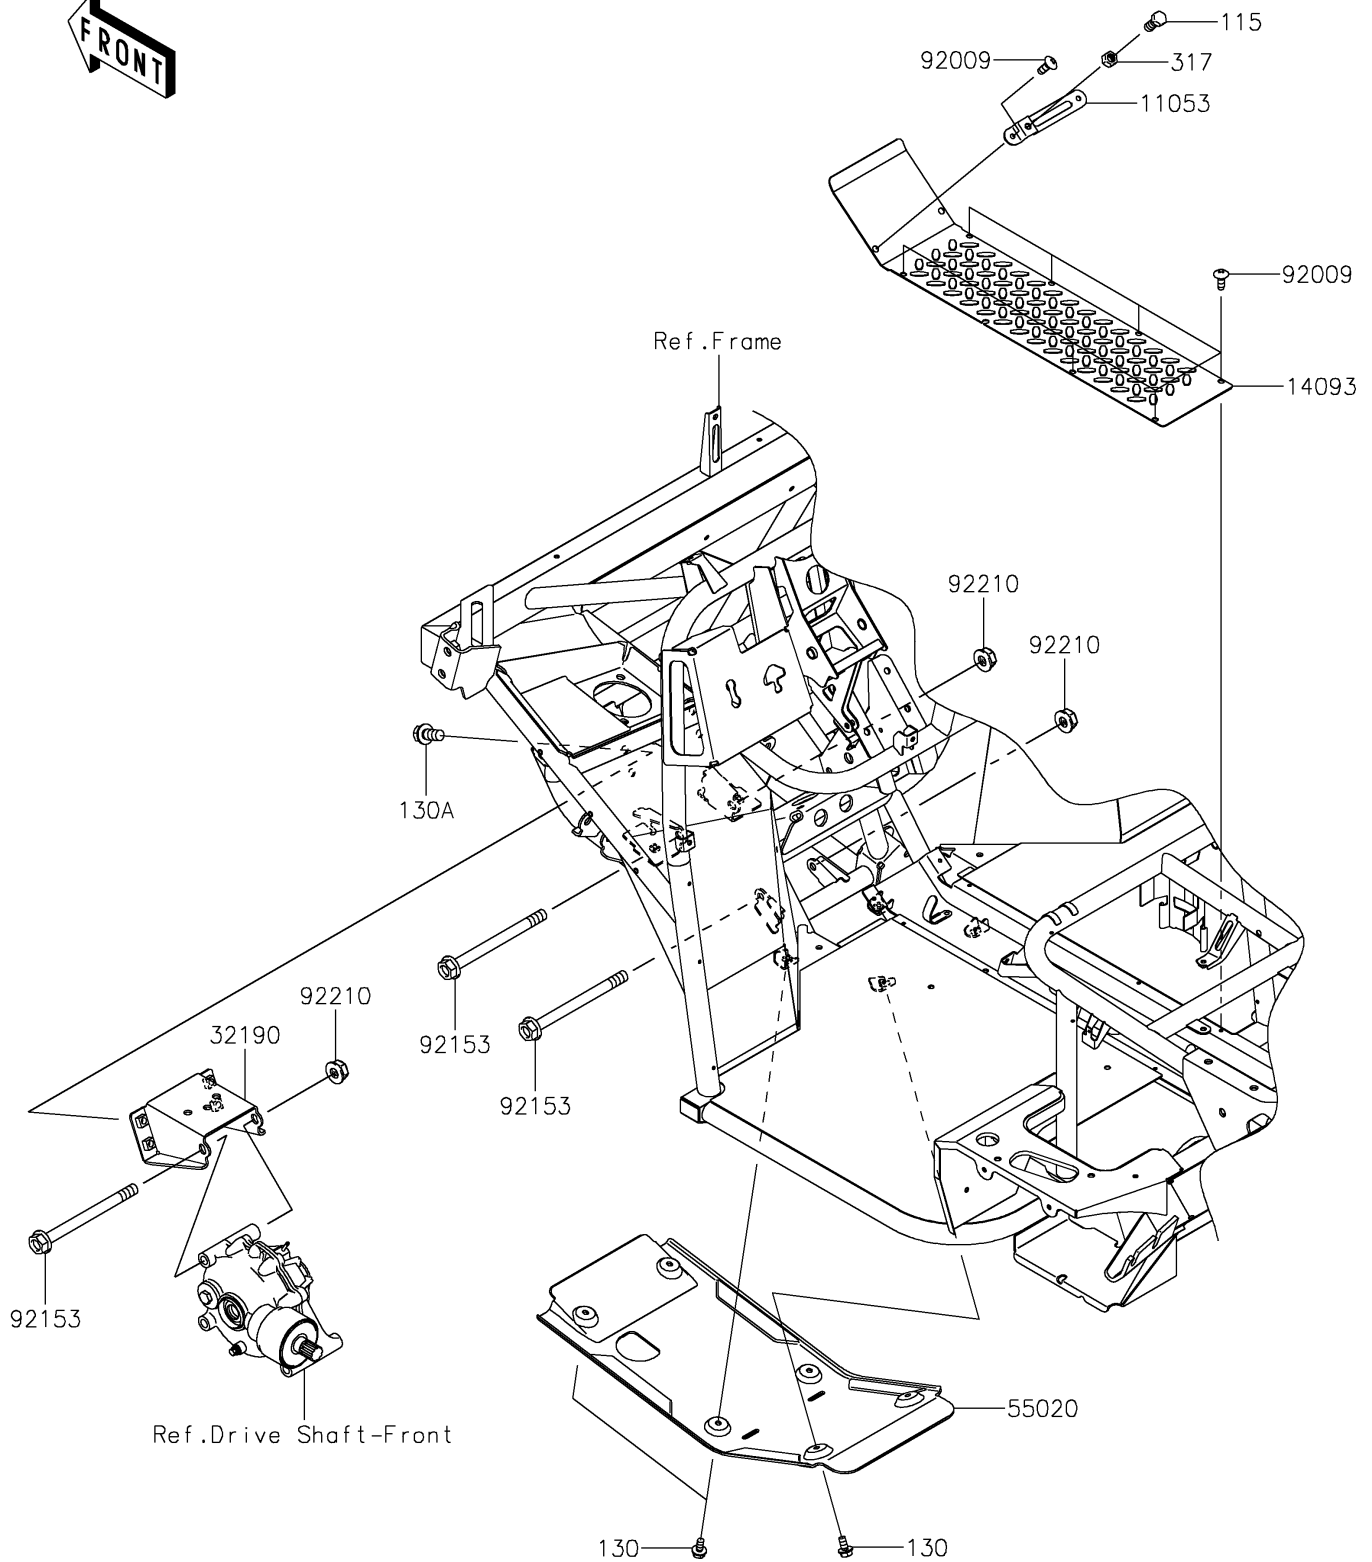

2019 MULE SX™ 4x4 XC CAMO

PARTS DIAGRAM

Engine Mount

F2122

2019 MULE SX™ 4x4 XC CAMO

PARTS LIST

Engine Mount

ITEM NAME	PART NUMBER	QUANTITY
-----------	-------------	----------
