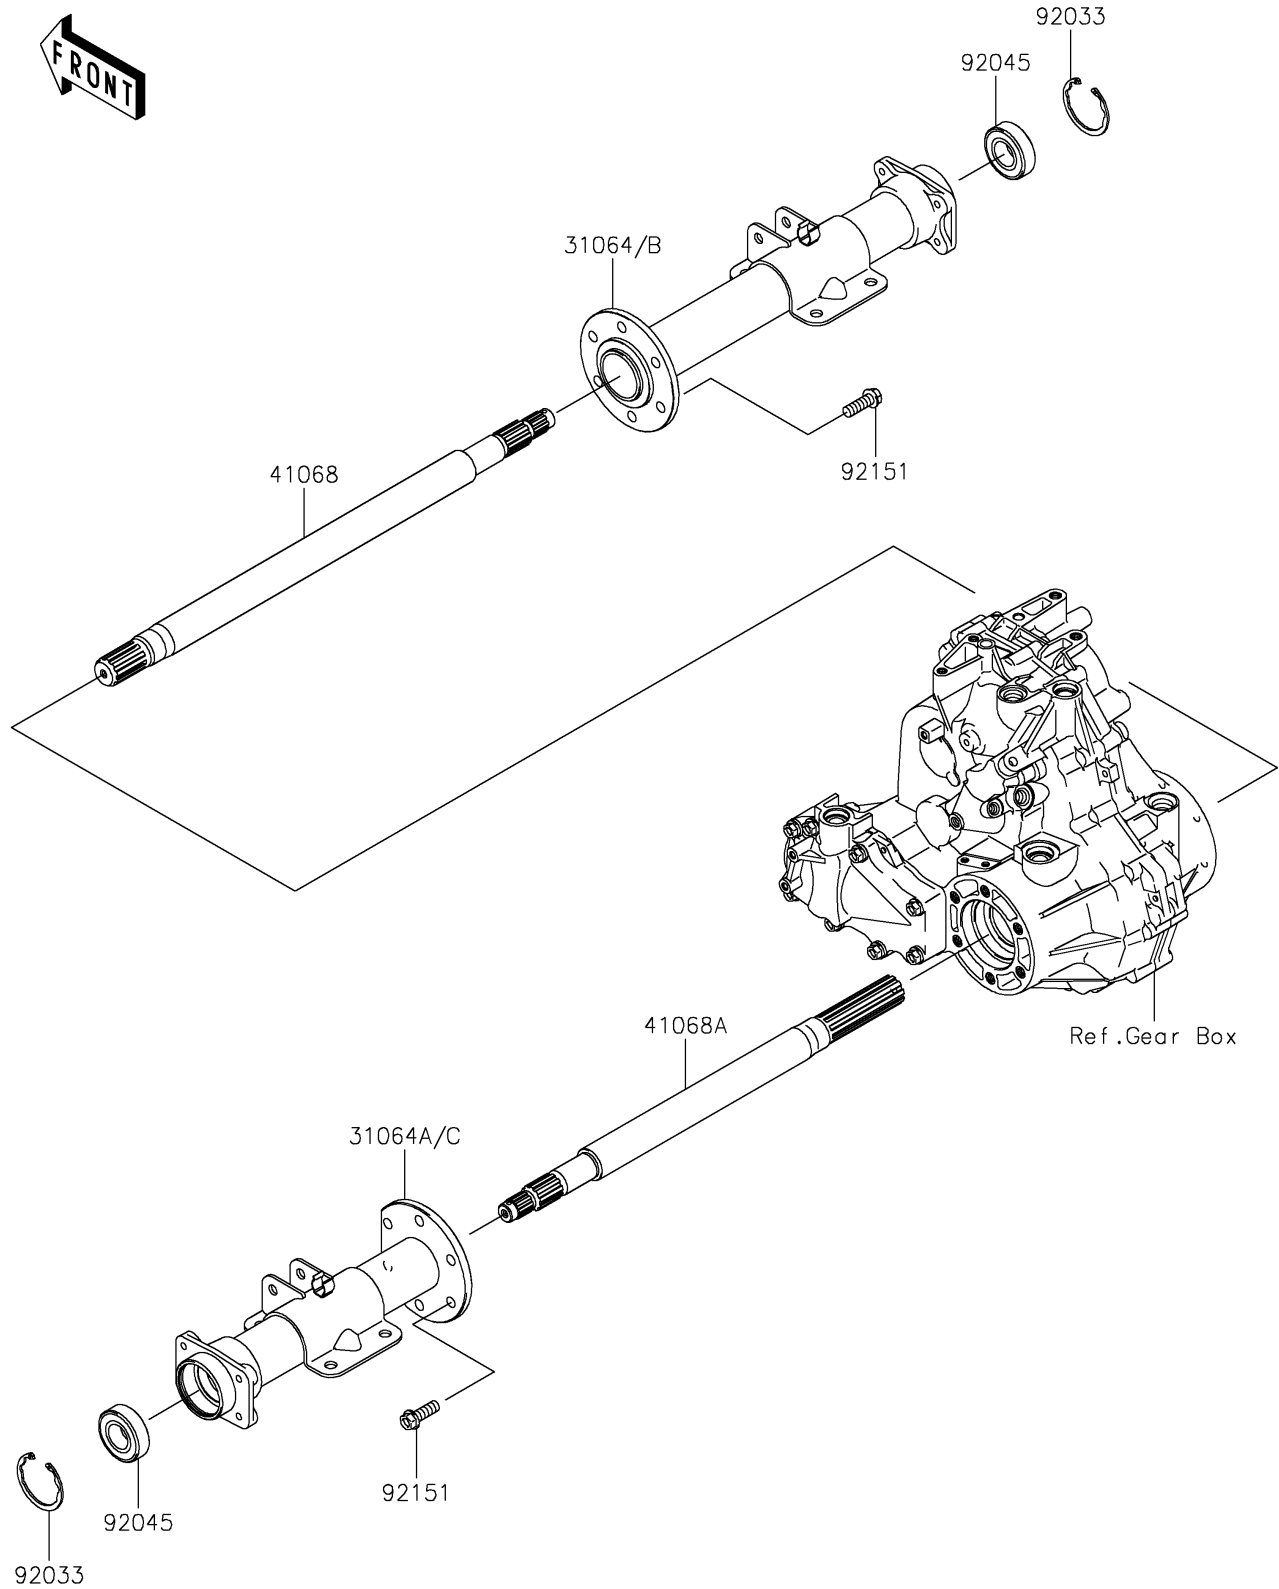

2019 MULE SX™ 4x4 XC CAMO

PARTS DIAGRAM

Rear Axle

E3133

2019 MULE SX™ 4x4 XC CAMO

PARTS LIST

Rear Axle

ITEM NAME	PART NUMBER	QUANTITY
-----------	-------------	----------
