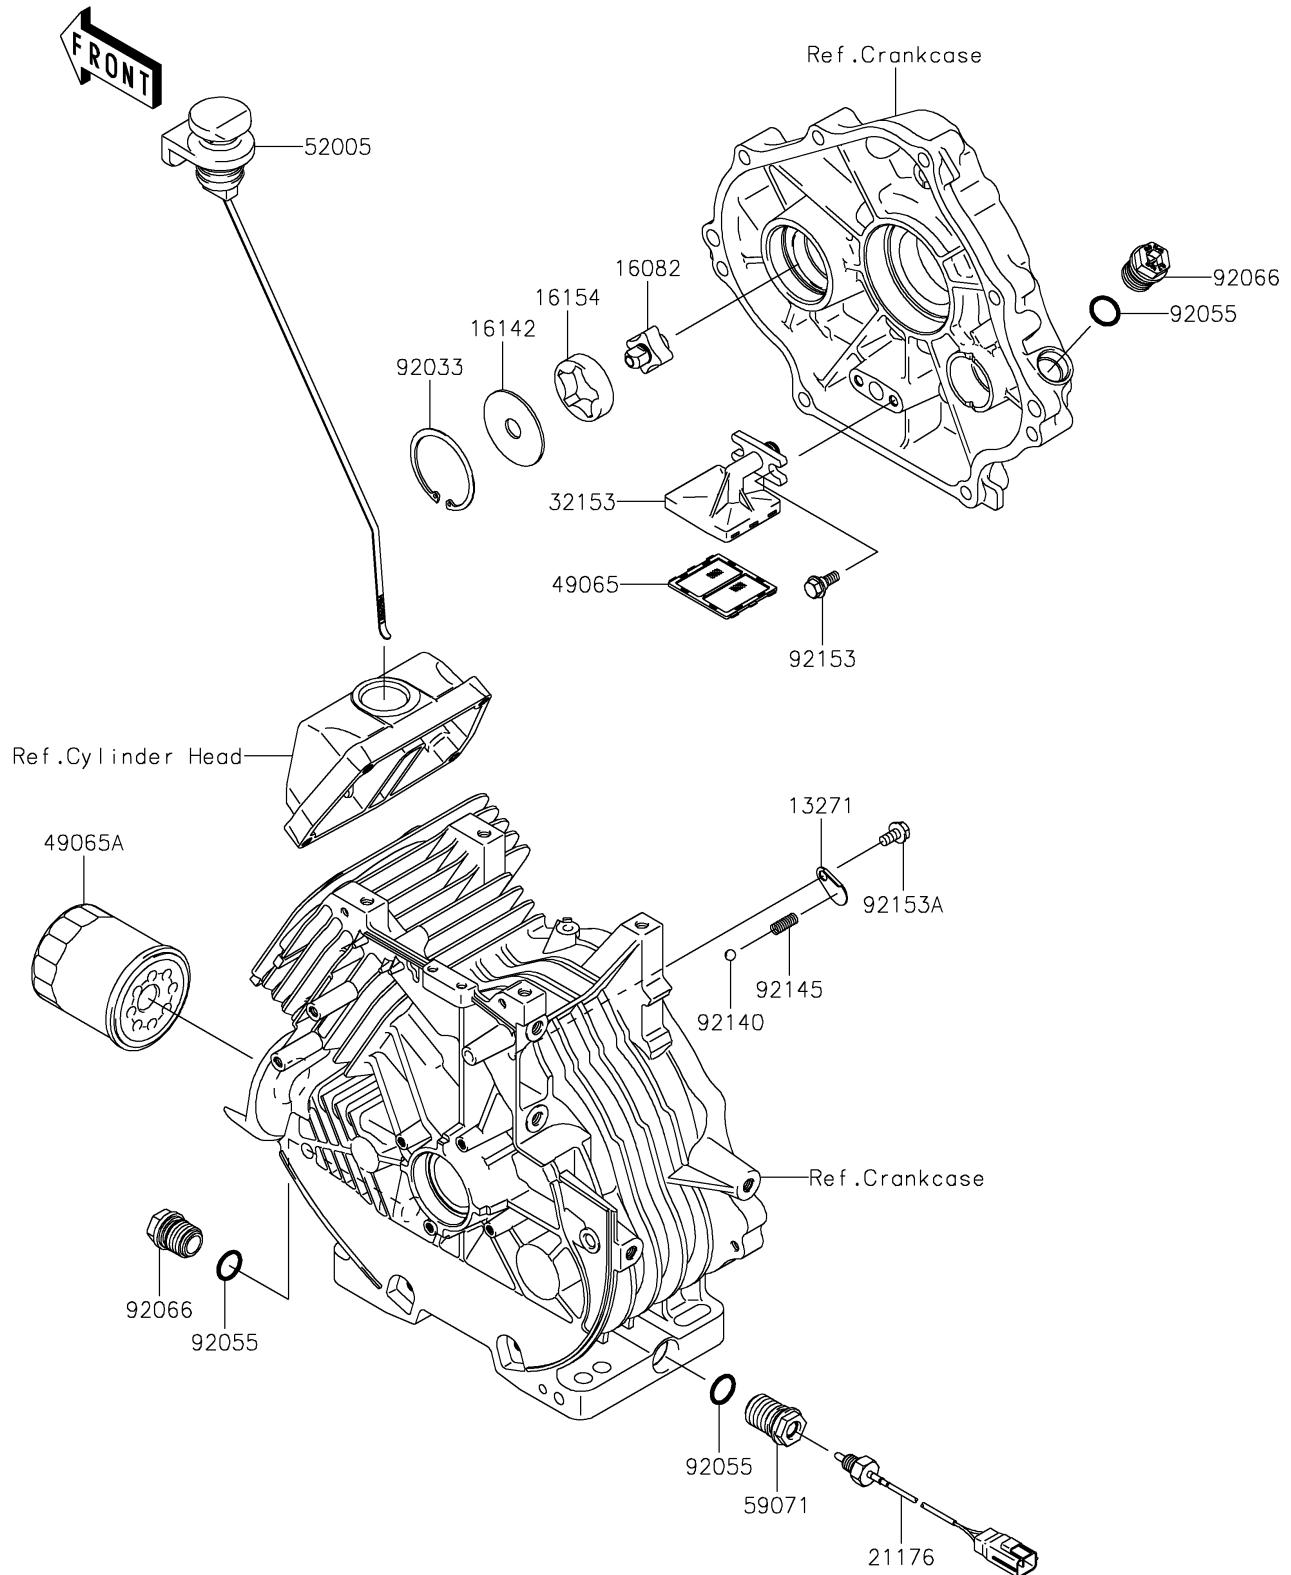

2019 MULE SX™ 4x4 XC CAMO

PARTS DIAGRAM

Oil Pump/Oil Filter

E1710

2019 MULE SX™ 4x4 XC CAMO

PARTS LIST

Oil Pump/Oil Filter

ITEM NAME	PART NUMBER	QUANTITY
-----------	-------------	----------
