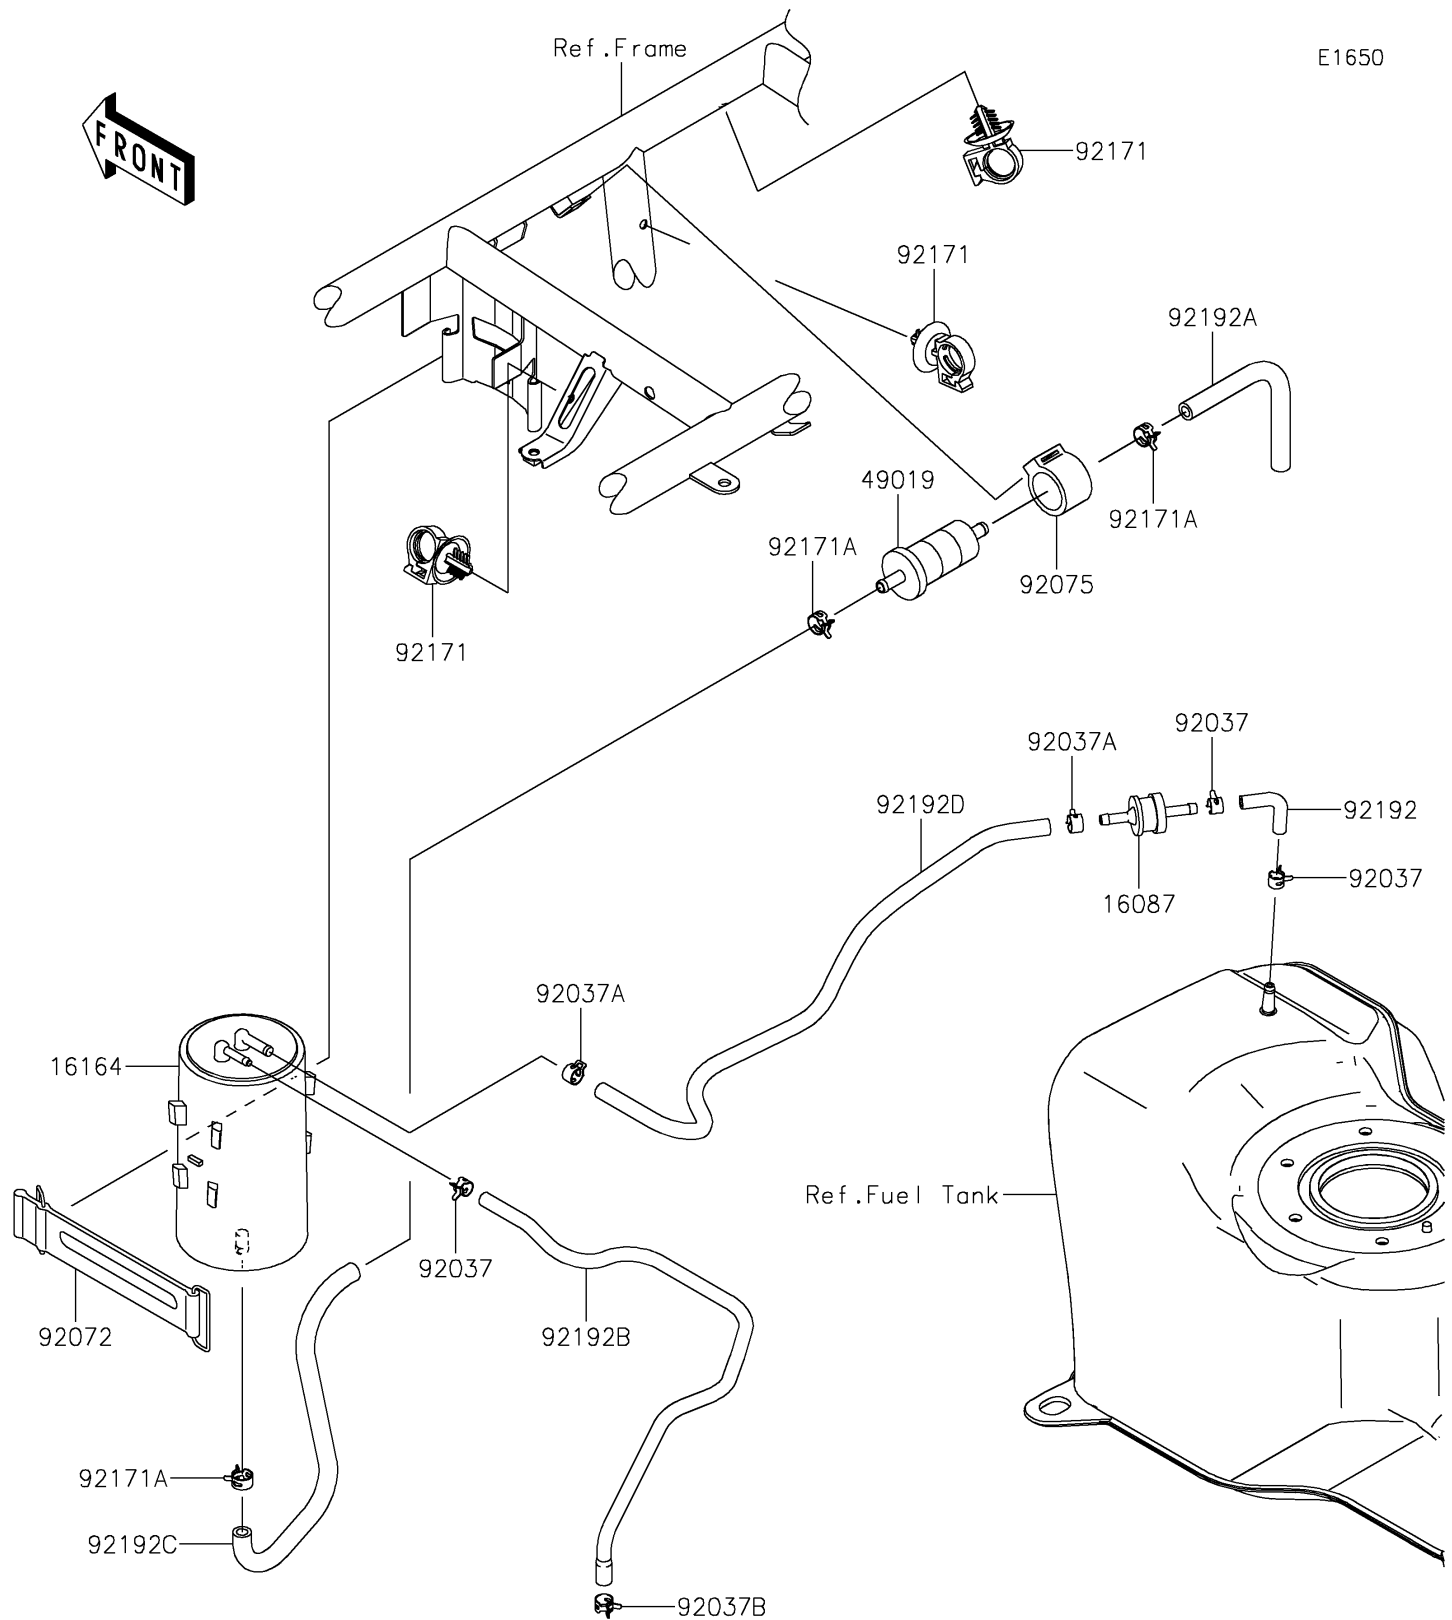

2019 MULE SX™ 4x4 XC CAMO

PARTS DIAGRAM

Fuel Evaporative System

2019 MULE SX™ 4x4 XC CAMO

PARTS LIST

Fuel Evaporative System

ITEM NAME	PART NUMBER	QUANTITY
-----------	-------------	----------
