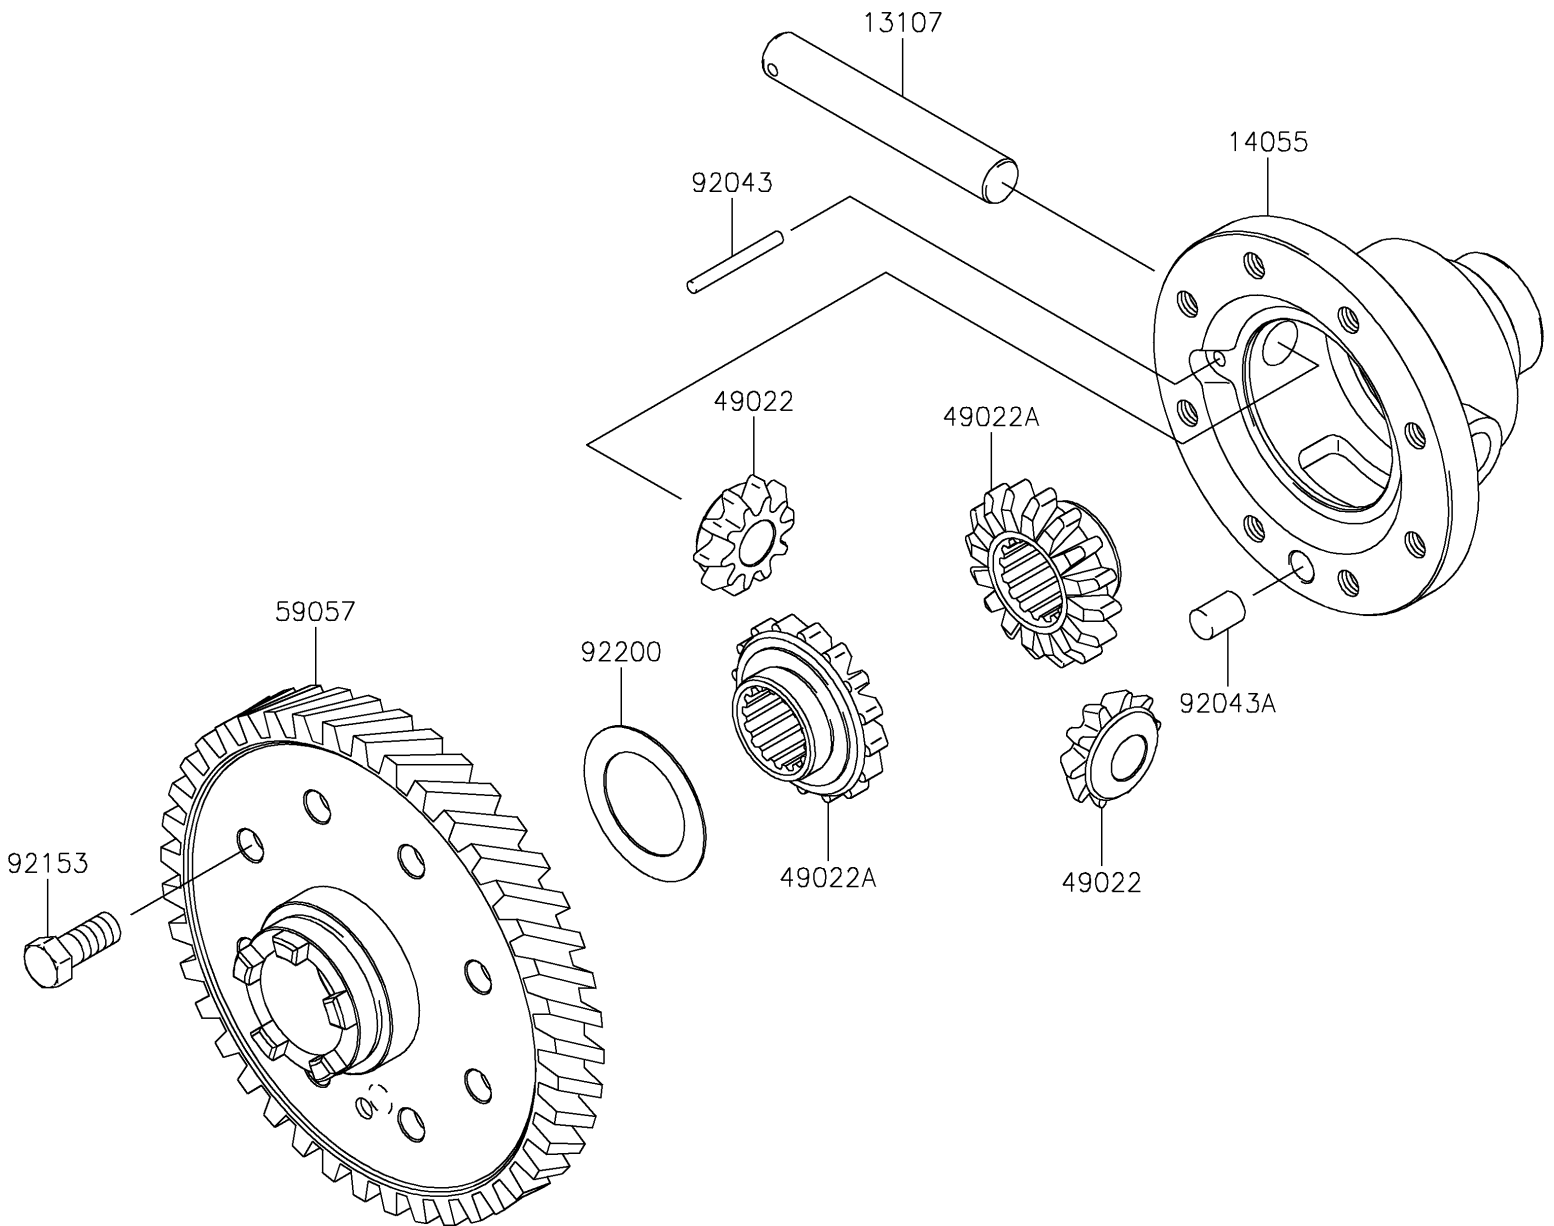

2019 MULE SX™ 4x4 XC CAMO

PARTS DIAGRAM

Differential

E1451

2019 MULE SX™ 4x4 XC CAMO

PARTS LIST

Differential

ITEM NAME	PART NUMBER	QUANTITY
-----------	-------------	----------
