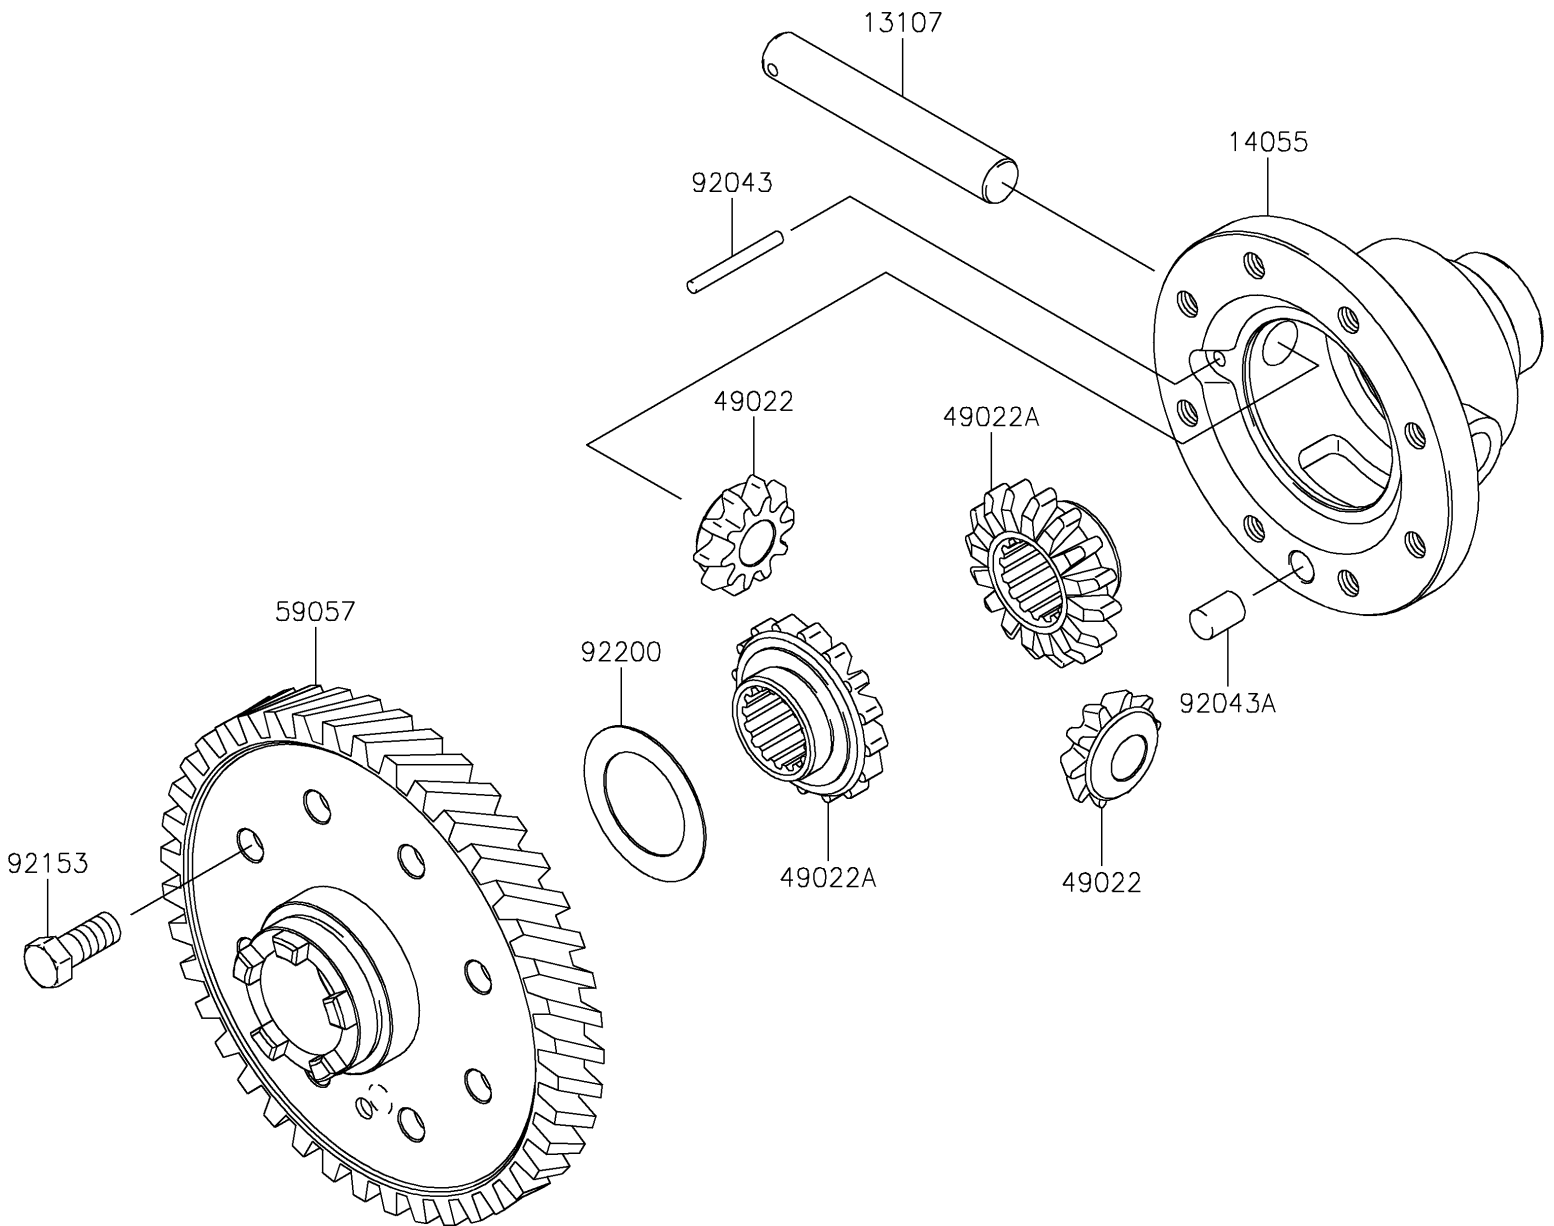

2018 MULE SX™ 4x4 XC CAMO

PARTS DIAGRAM

Differential

E1451

2018 MULE SX™ 4x4 XC CAMO

PARTS LIST

Differential

ITEM NAME	PART NUMBER	QUANTITY
-----------	-------------	----------
