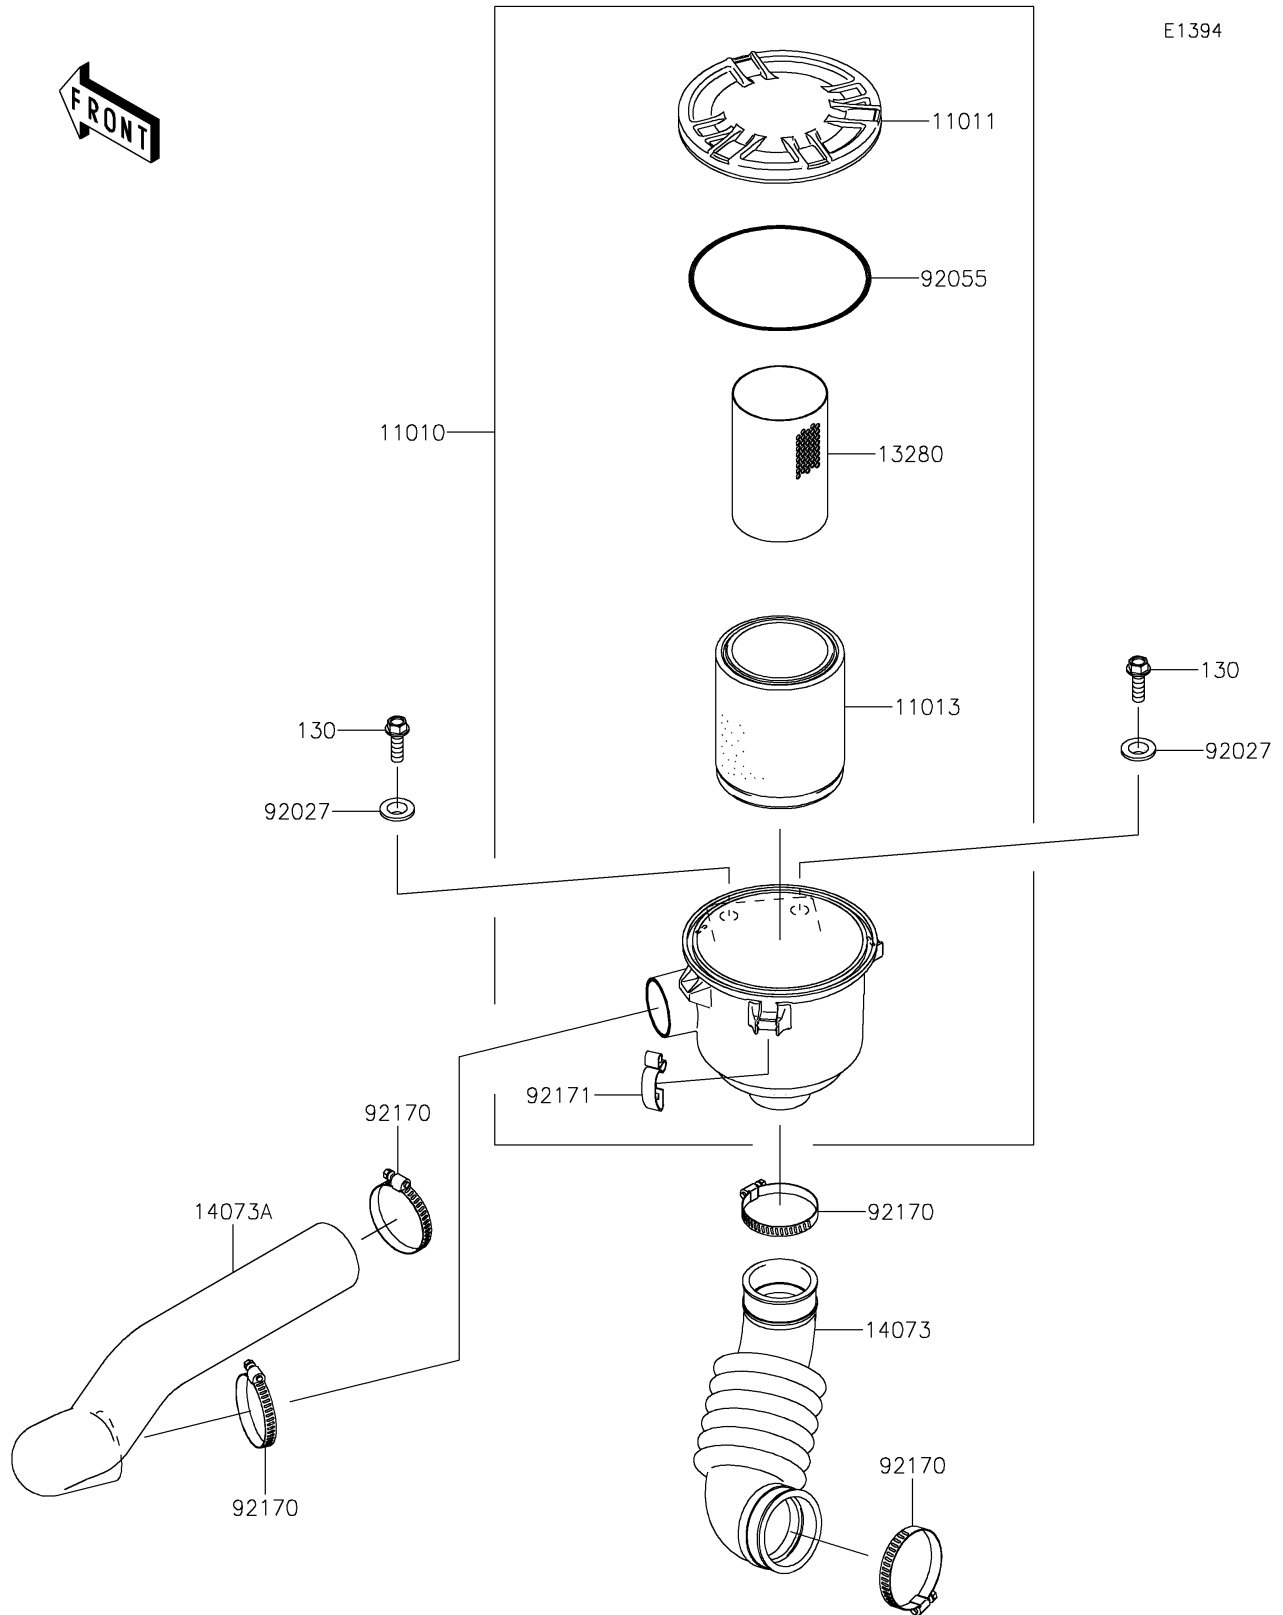

2019 MULE SX™ 4x4 XC CAMO

PARTS DIAGRAM

Air Cleaner-Belt Converter

2019 MULE SX™ 4x4 XC CAMO

PARTS LIST

Air Cleaner-Belt Converter

ITEM NAME	PART NUMBER	QUANTITY
-----------	-------------	----------
