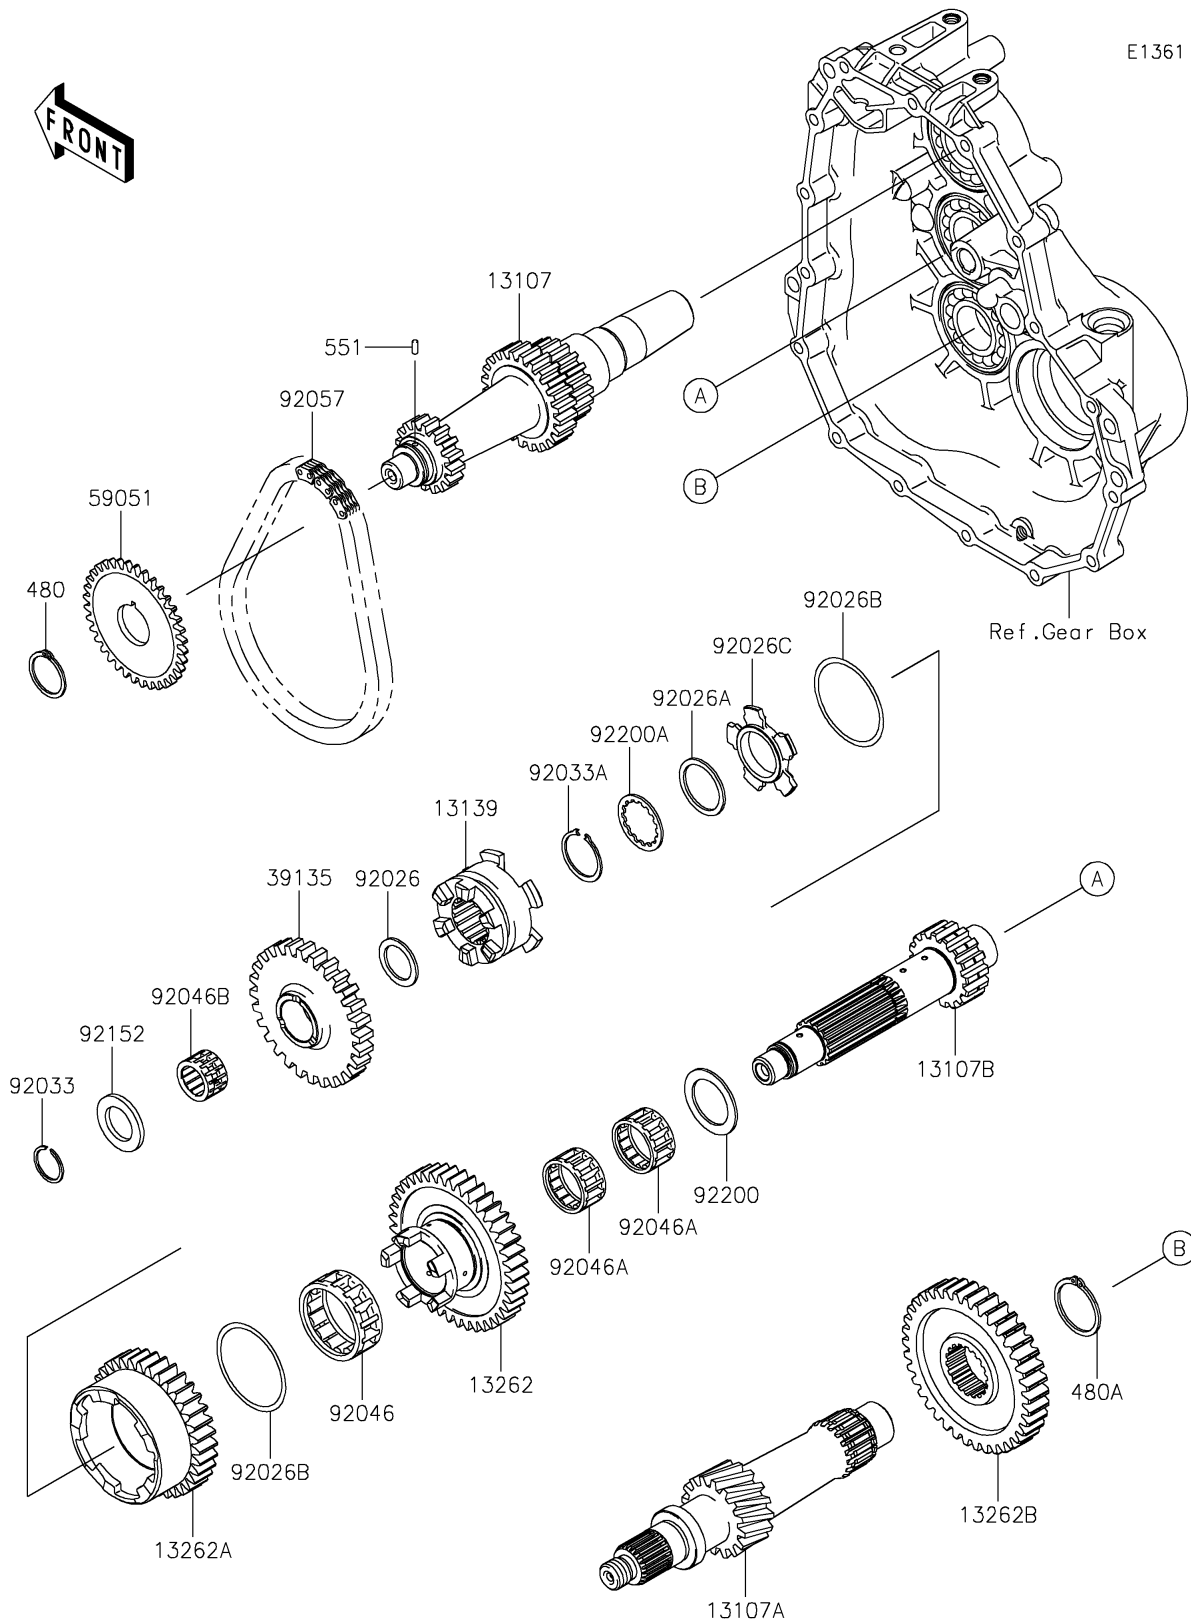

2019 MULE SX™ 4x4 XC CAMO

PARTS DIAGRAM

Transmission

2019 MULE SX™ 4x4 XC CAMO

PARTS LIST

Transmission

ITEM NAME	PART NUMBER	QUANTITY
-----------	-------------	----------
