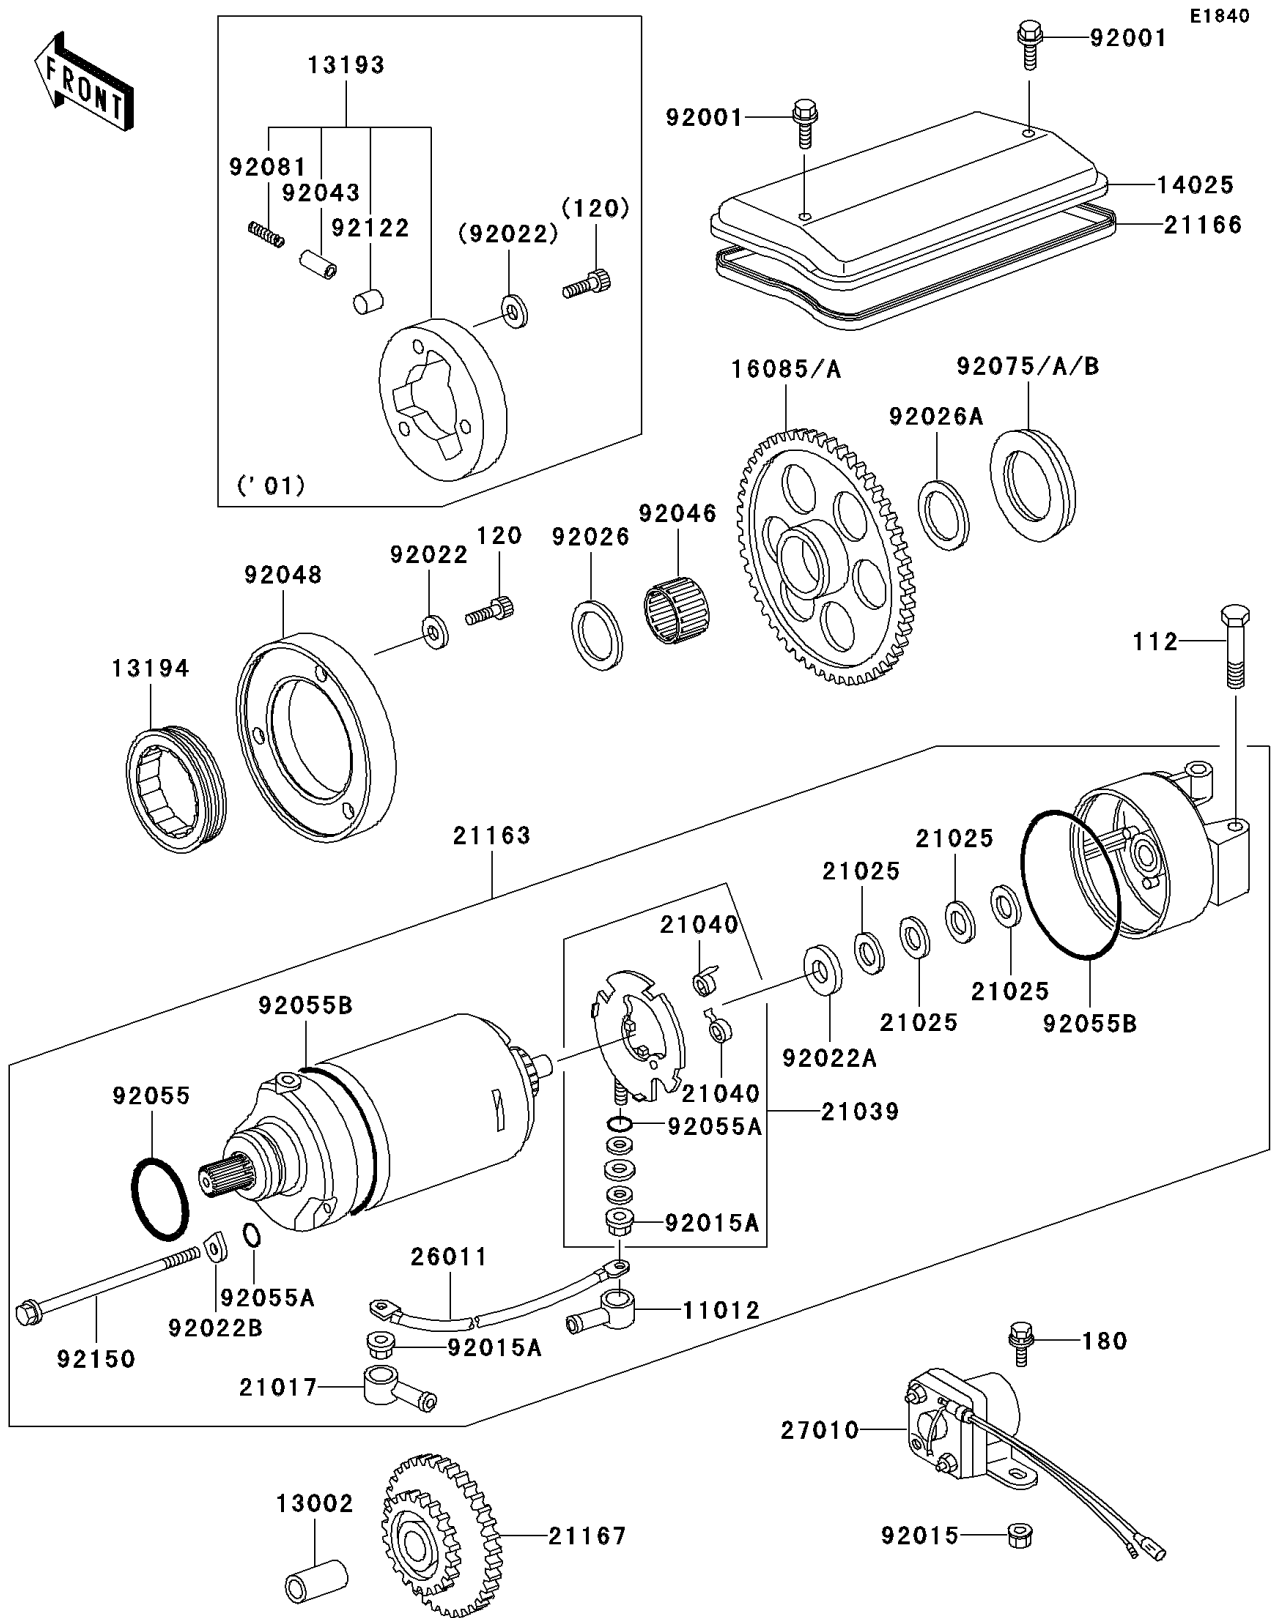

2002 Police 1000

PARTS DIAGRAM

Starter Motor

2002 Police 1000

PARTS LIST

Starter Motor

ITEM NAME	PART NUMBER	QUANTITY
BOLT-UPSET,6X55 (Ref # 112)	112B0655	1
BOLT-SOCKET (Ref # 120)	120P0816	3
BOLT-UPSET-WS,6X12 (Ref # 180)	180B0612	2
CAP,TERMINAL (Ref # 11012)	11012-1354	1
PIN (Ref # 13002)	13002-007	1
CLUTCH-ONEWAY (Ref # 13194)	13194-1091	1
COVER,STARTER (Ref # 14025)	14025-1245	1
GEAR,STARTER CLUTCH (Ref # 16085A)	16085-1354	1
GROMMET,STARTER TERMINAL (Ref # 21017)	21017-017	1
WASHER,9.1X18X0.2 (Ref # 21025)	21025-011	AR
BRUSH,CARBON (Ref # 21039)	21039-1063	1
SPRING-BRUSH (Ref # 21040)	21040-1057	2
STARTER-ELECTRIC (Ref # 21163)	21163-1143	1
GASKET,STARTER COVER (Ref # 21166)	21166-001	1
GEAR-SPUR,STARTER MOTOR (Ref # 21167)	21167-002	1
WIRE-LEAD,STARTER MOTOR (Ref # 26011)	26011-1251	1
SWITCH,MAGNETIC (Ref # 27010)	27010-1047	1
BOLT,6X10 (Ref # 92001)	92001-1151	2
NUT,FLANGED,6MM (Ref # 92015)	92015-1193	2
NUT,STARTER MOTOR (Ref # 92015A)	92015-1476	2
WASHER,8.5X13.5X2 (Ref # 92022)	92022-1108	3
WASHER,9.1X18X0.8 (Ref # 92022A)	92022-1132	1
WASHER,LOCK,T=2.0 (Ref # 92022B)	92022-1458	2
SPACER,25X38X1.0 (Ref # 92026)	92026-1031	1
SPACER,25X34X2.0 (Ref # 92026A)	92026-1033	1
BEARING-NEEDLE,K253020S (Ref # 92046)	92046-1022	1
RACE (Ref # 92048)	92048-1115	1
RING-O (Ref # 92055)	92055-1276	1
RING-O,4.5X2.0 (Ref # 92055A)	92055-1370	3

2002 Police 1000

PARTS LIST

Starter Motor

ITEM NAME	PART NUMBER	QUANTITY
RING-O,STARTER MOTOR (Ref # 92055B)	92055-1381	2
DAMPER,T=6.3 (Ref # 92075)	92075-1129	AR
DAMPER,T=7.3 (Ref # 92075A)	92075-1130	AR
DAMPER,T=8.3 (Ref # 92075B)	92075-1131	AR
BOLT (Ref # 92150)	92150-1243	2