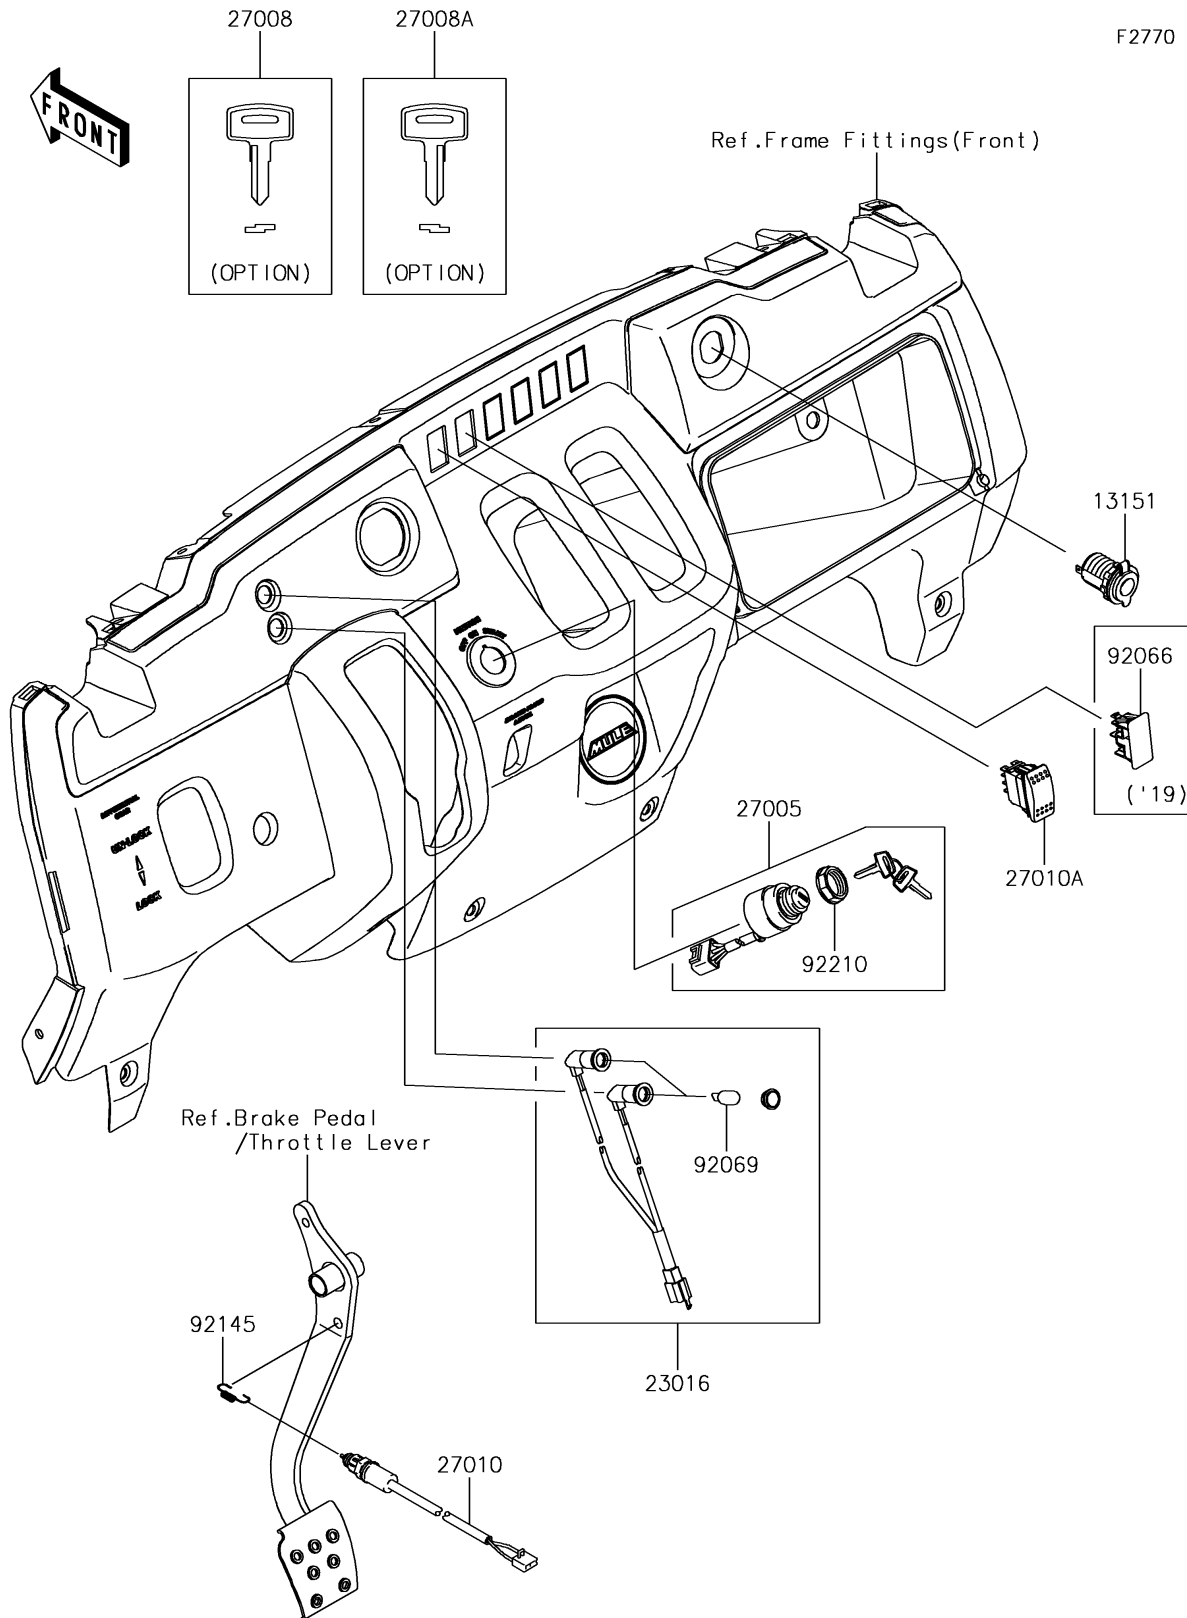

2018 MULE SX™ 4x4 XC

PARTS DIAGRAM

Ignition Switch

2018 MULE SX™ 4x4 XC

PARTS LIST

Ignition Switch

ITEM NAME

PART NUMBER

QUANTITY
