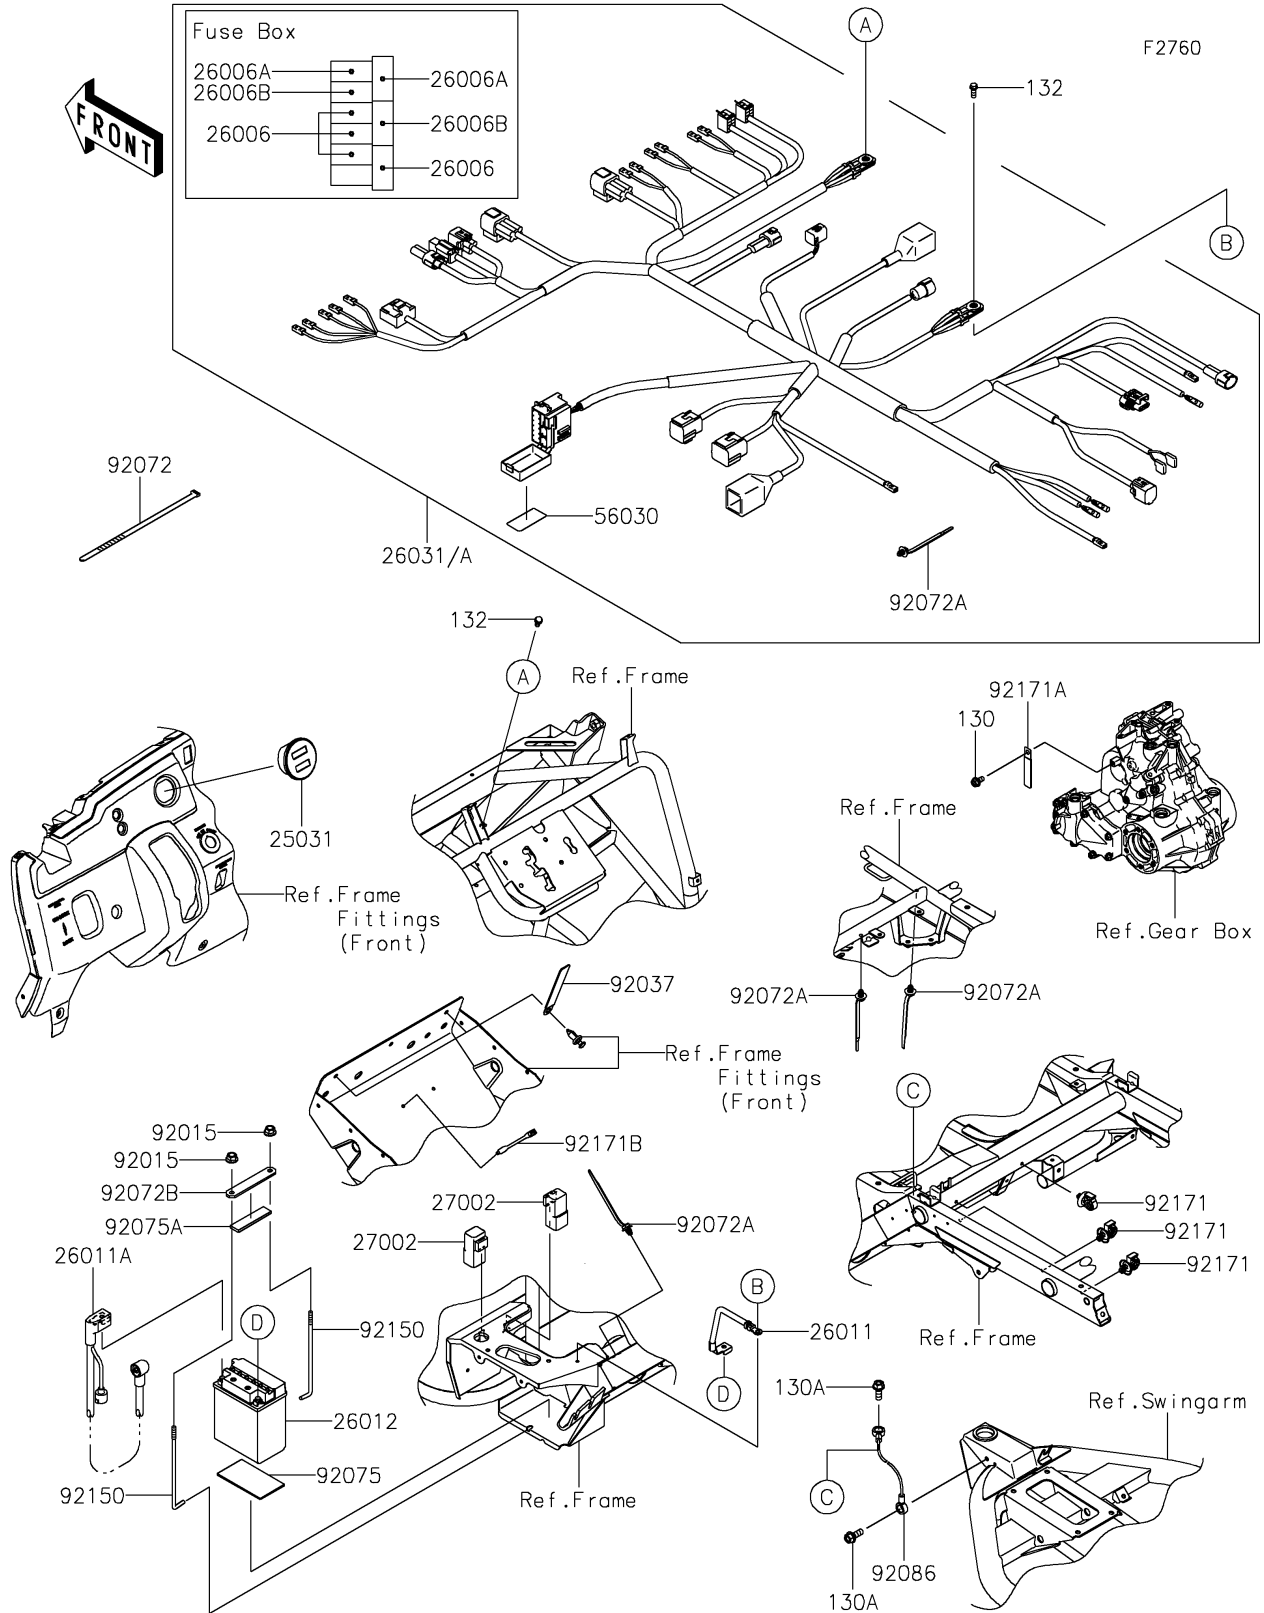

2017 Mule SX 4X4 XC

PARTS DIAGRAM

Chassis Electrical Equipment

2017 Mule SX 4X4 XC

PARTS LIST

Chassis Electrical Equipment

ITEM NAME

PART NUMBER

QUANTITY
