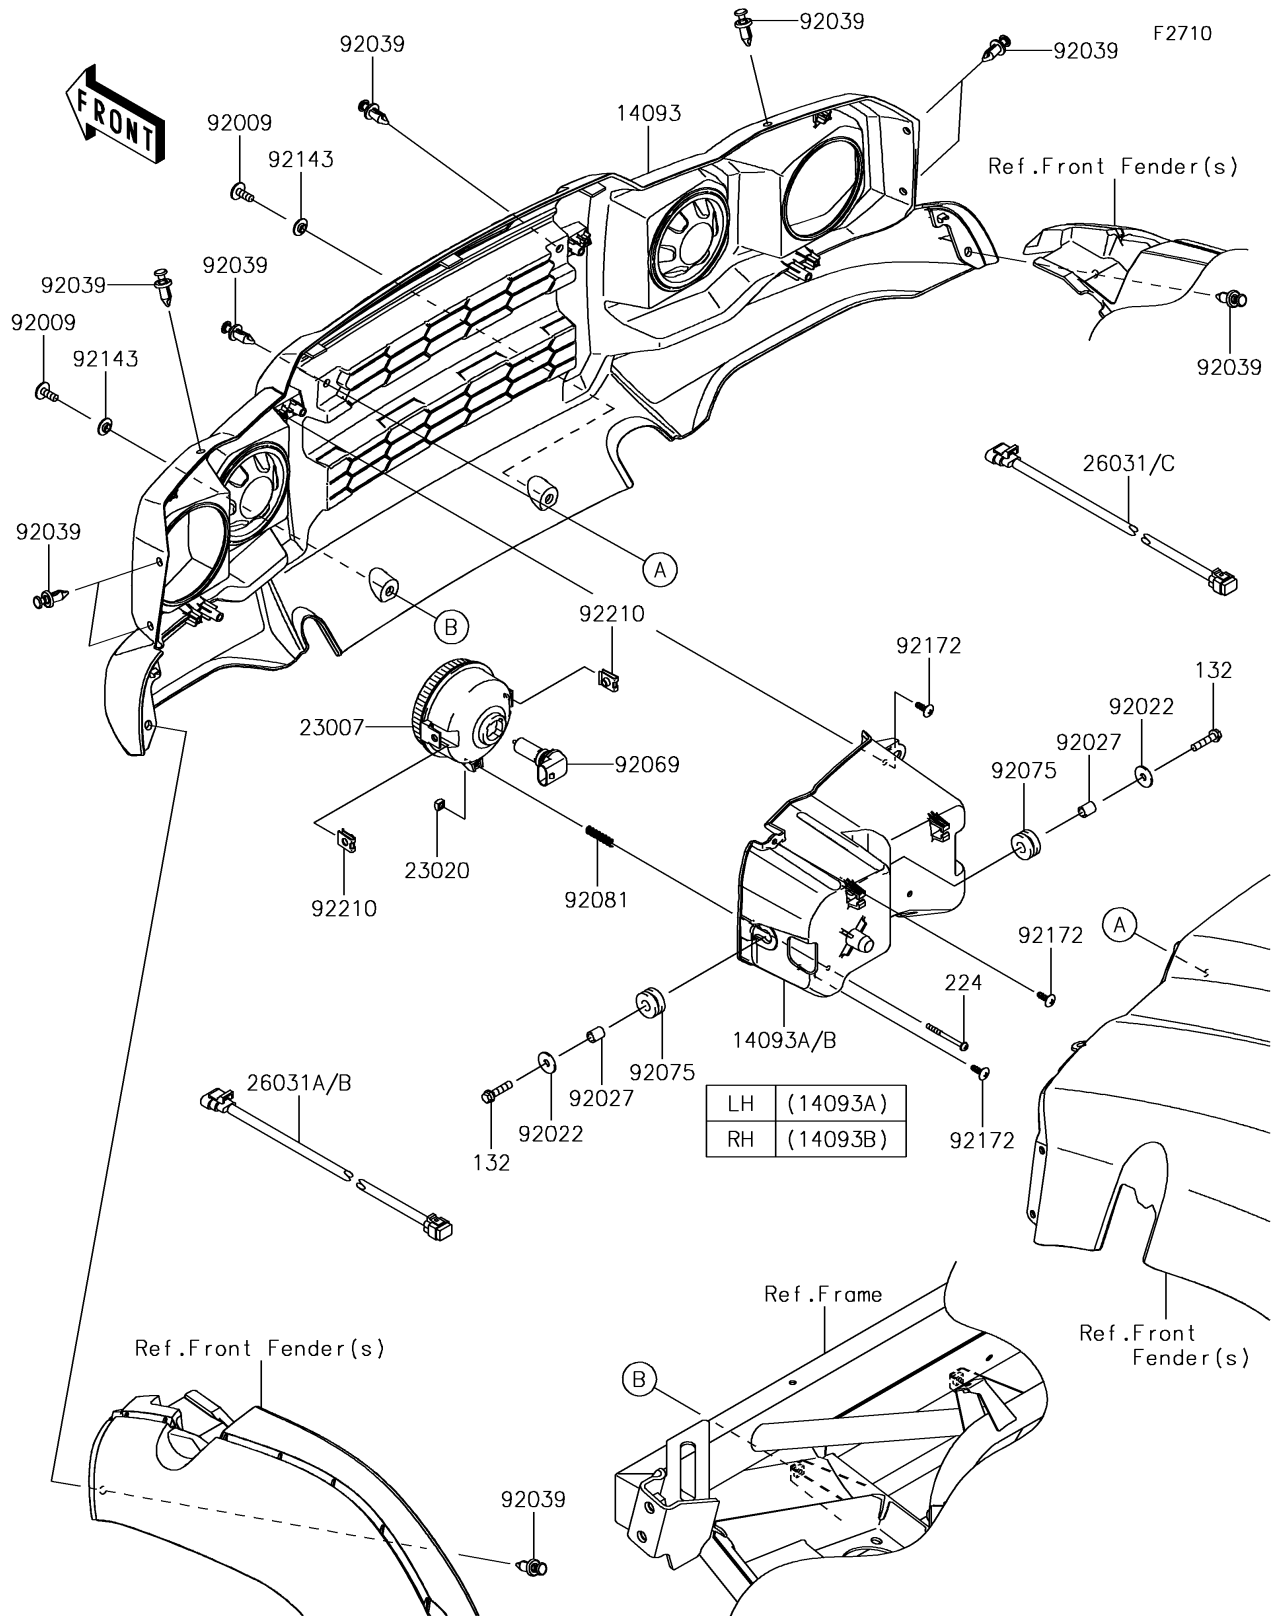

2017 Mule SX 4X4 XC

PARTS DIAGRAM

Headlight(s)

2017 Mule SX 4X4 XC

PARTS LIST

Headlight(s)

ITEM NAME

PART NUMBER

QUANTITY
