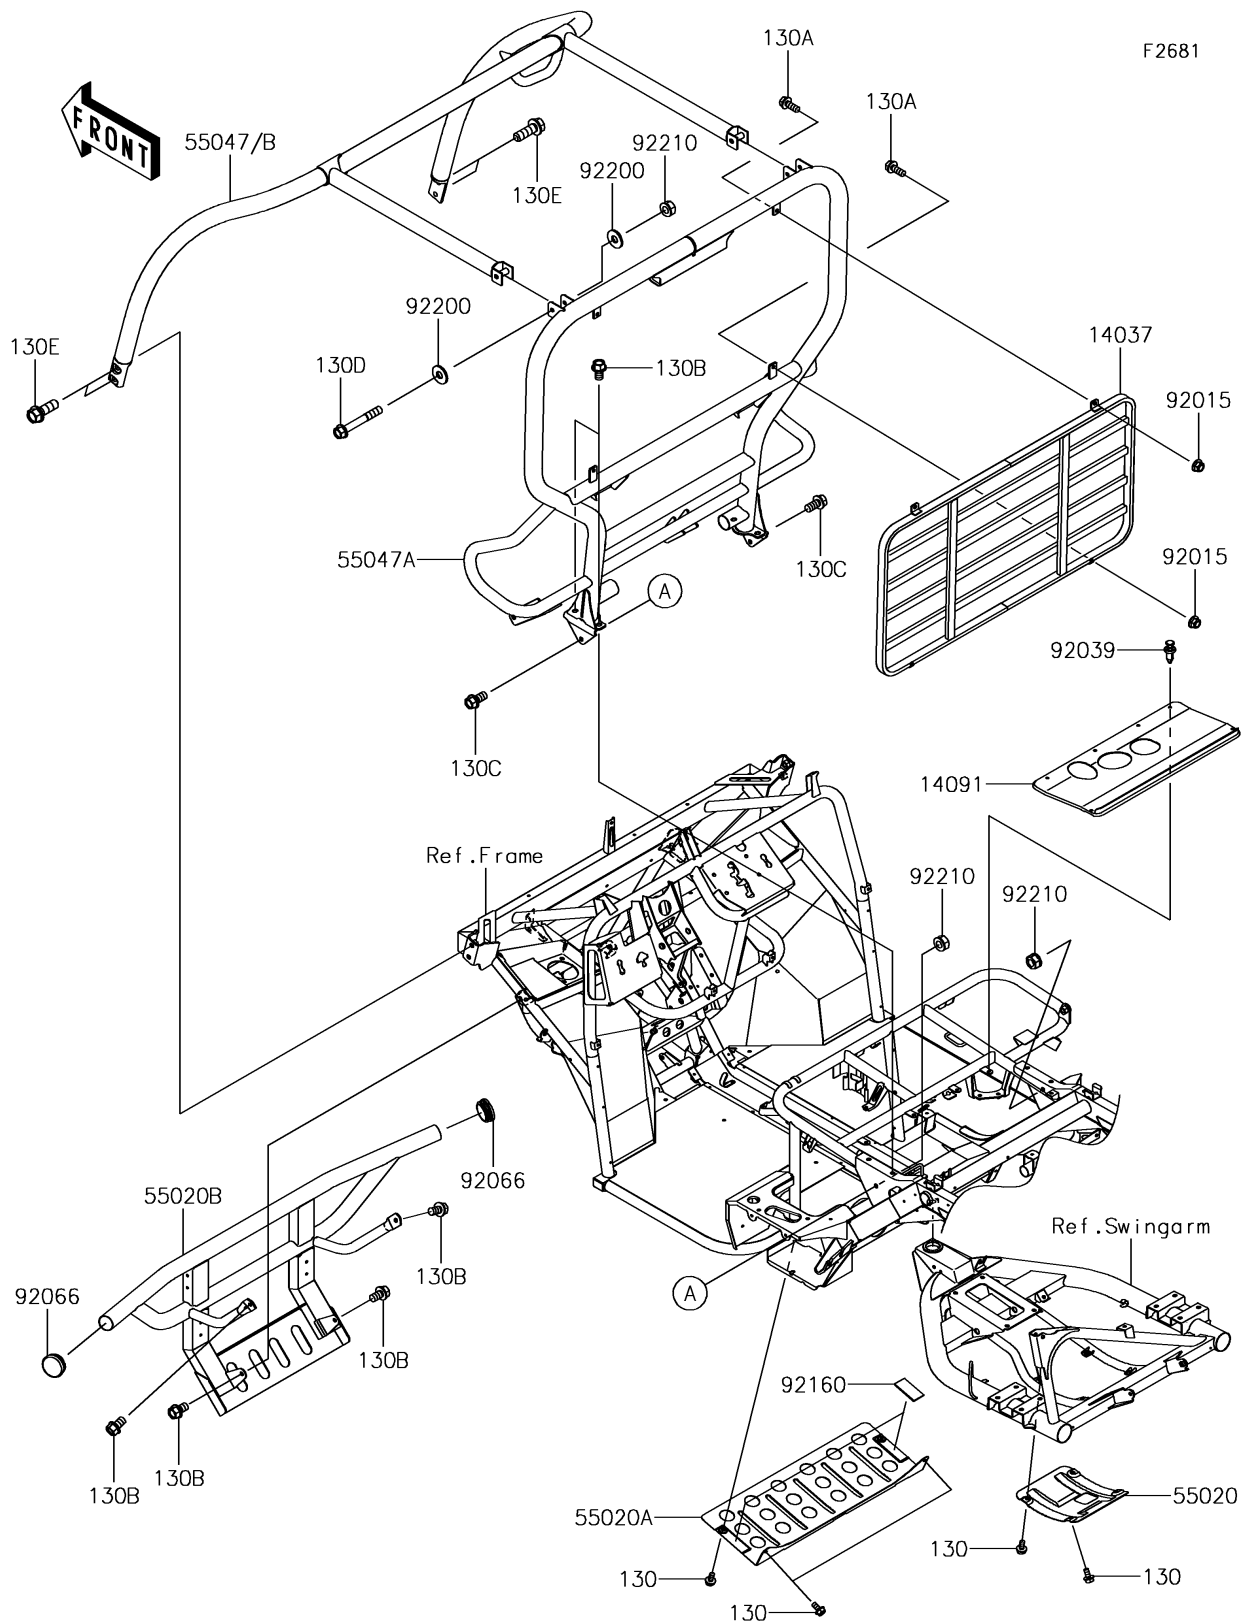

2017 Mule SX 4X4 XC

PARTS DIAGRAM

Guards/Cab Frame

2017 Mule SX 4X4 XC

PARTS LIST

Guards/Cab Frame

ITEM NAME

PART NUMBER

QUANTITY
