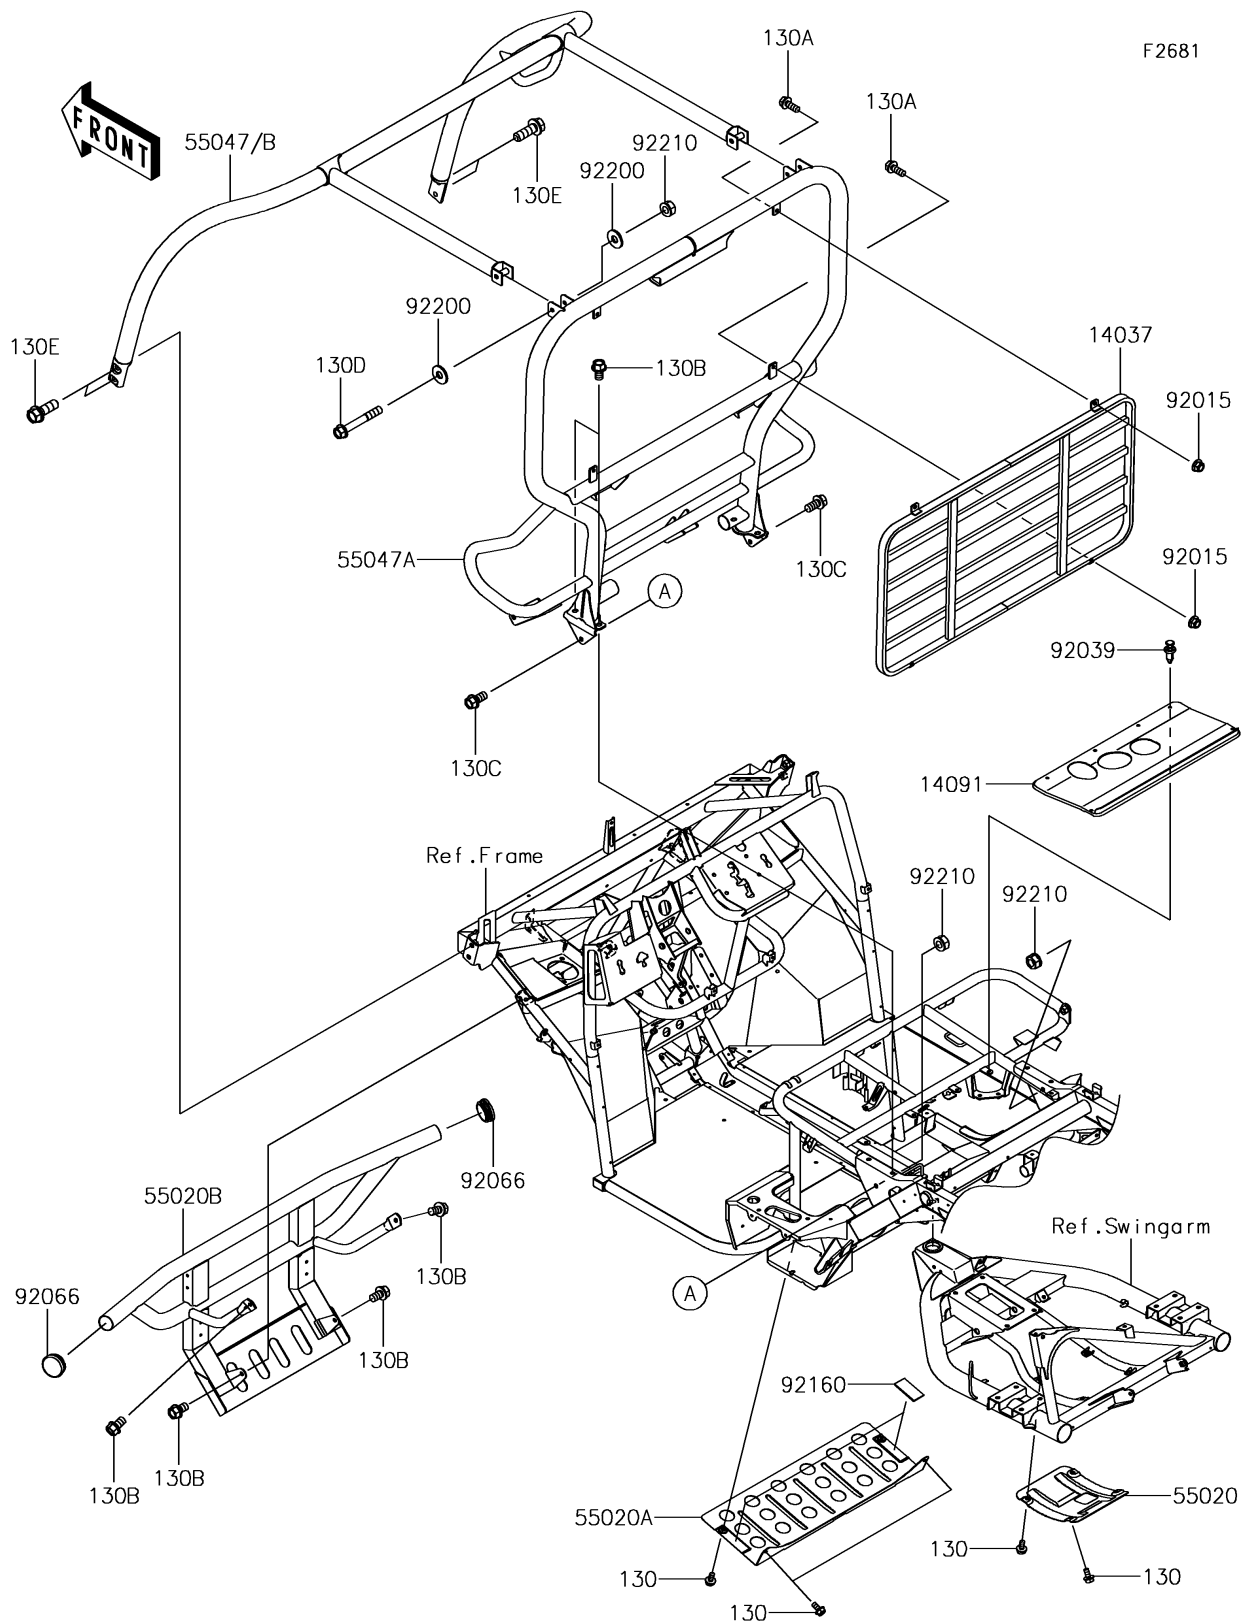

2017 MULE SX™ 4x4 XC

PARTS DIAGRAM

Guards/Cab Frame

2017 MULE SX™ 4x4 XC

PARTS LIST

Guards/Cab Frame

Kawasaki

Let the Good Times Roll®

ITEM NAME

PART NUMBER

QUANTITY
