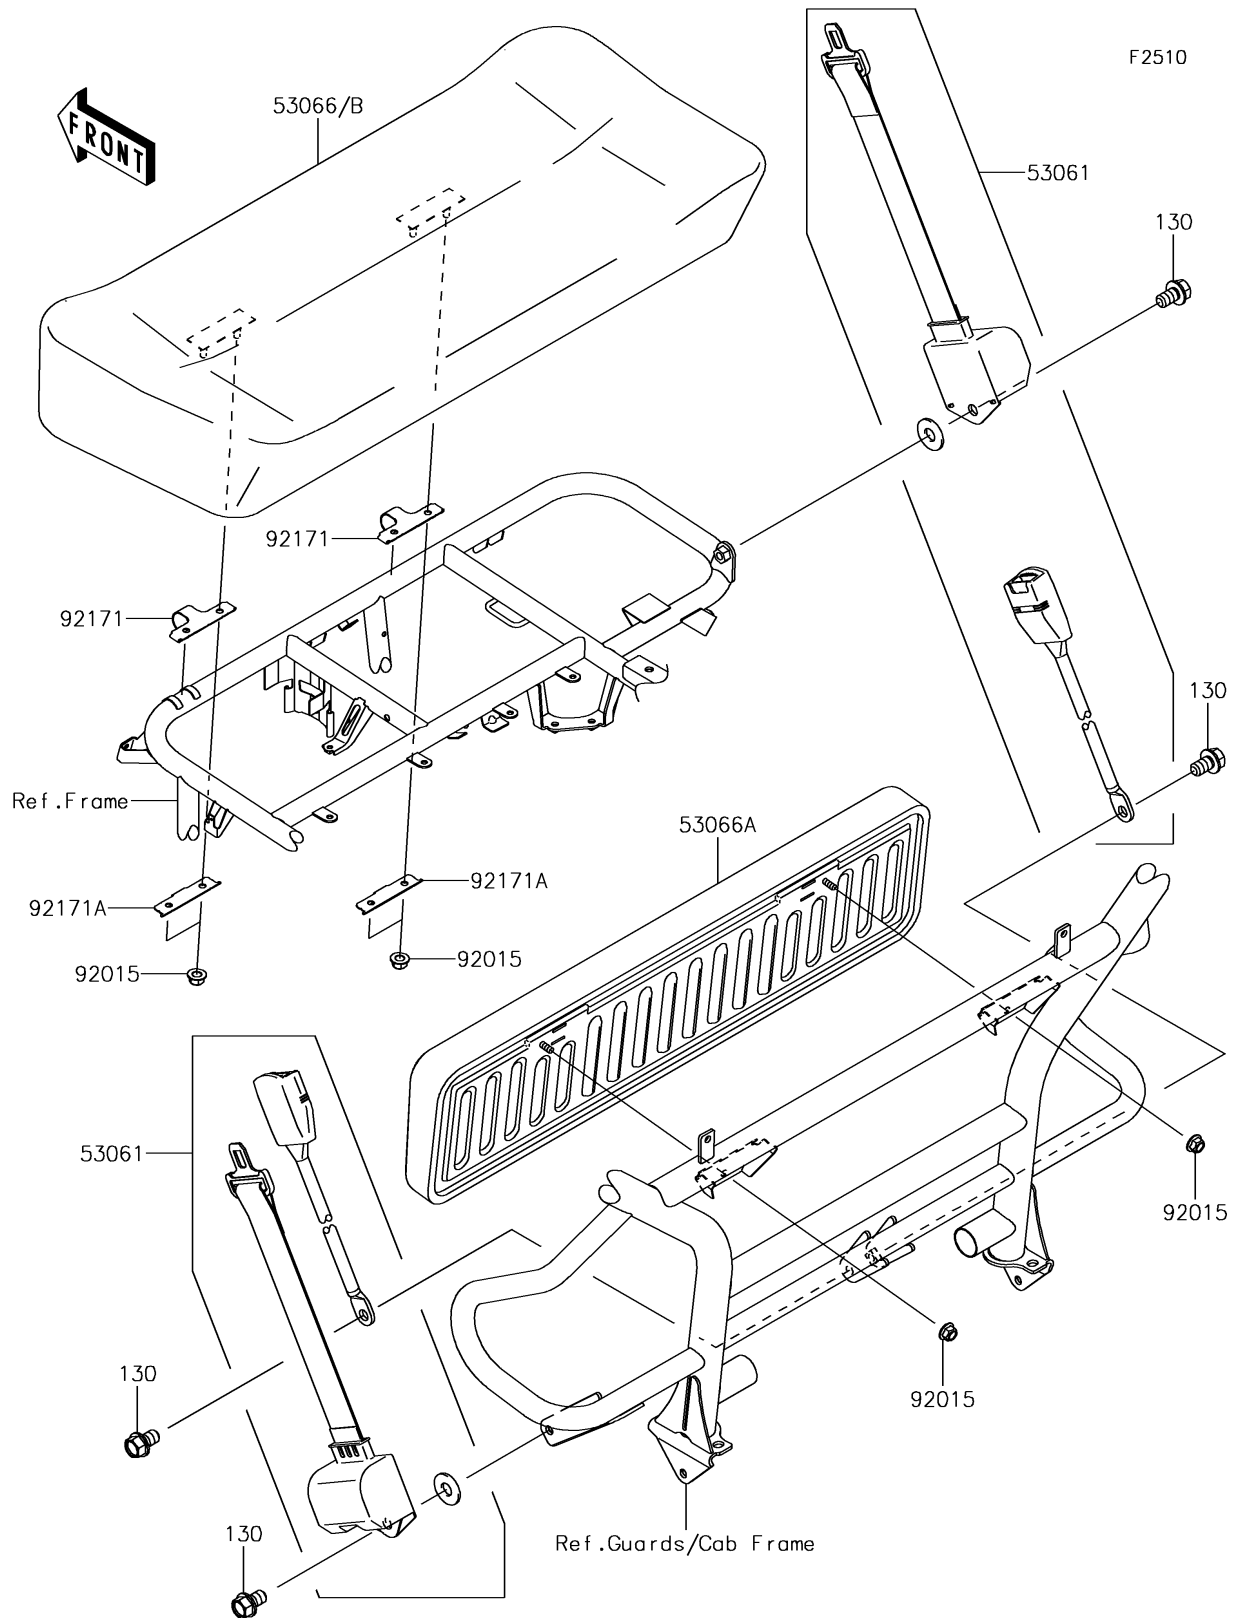

2017 Mule SX 4X4 XC

PARTS DIAGRAM

Seat

2017 Mule SX 4X4 XC

PARTS LIST

Seat

ITEM NAME	PART NUMBER	QUANTITY
BELT-SEAT (Ref # 53061)	53061-0050	2
SEAT-ASSY,CUSHION,BLACK (Ref # 53066)	53066-0269-MA	1
SEAT-ASSY,BACK,BLACK (Ref # 53066A)	53066-0270-MA	1
NUT,FLANGED,LOCK,8MM (Ref # 92015)	92015-1668	6
CLAMP (Ref # 92171)	92171-0441	2
CLAMP (Ref # 92171A)	92171-0442	2
BOLT-FLANGED,12X20 (Ref # 130)	130BA1220	4