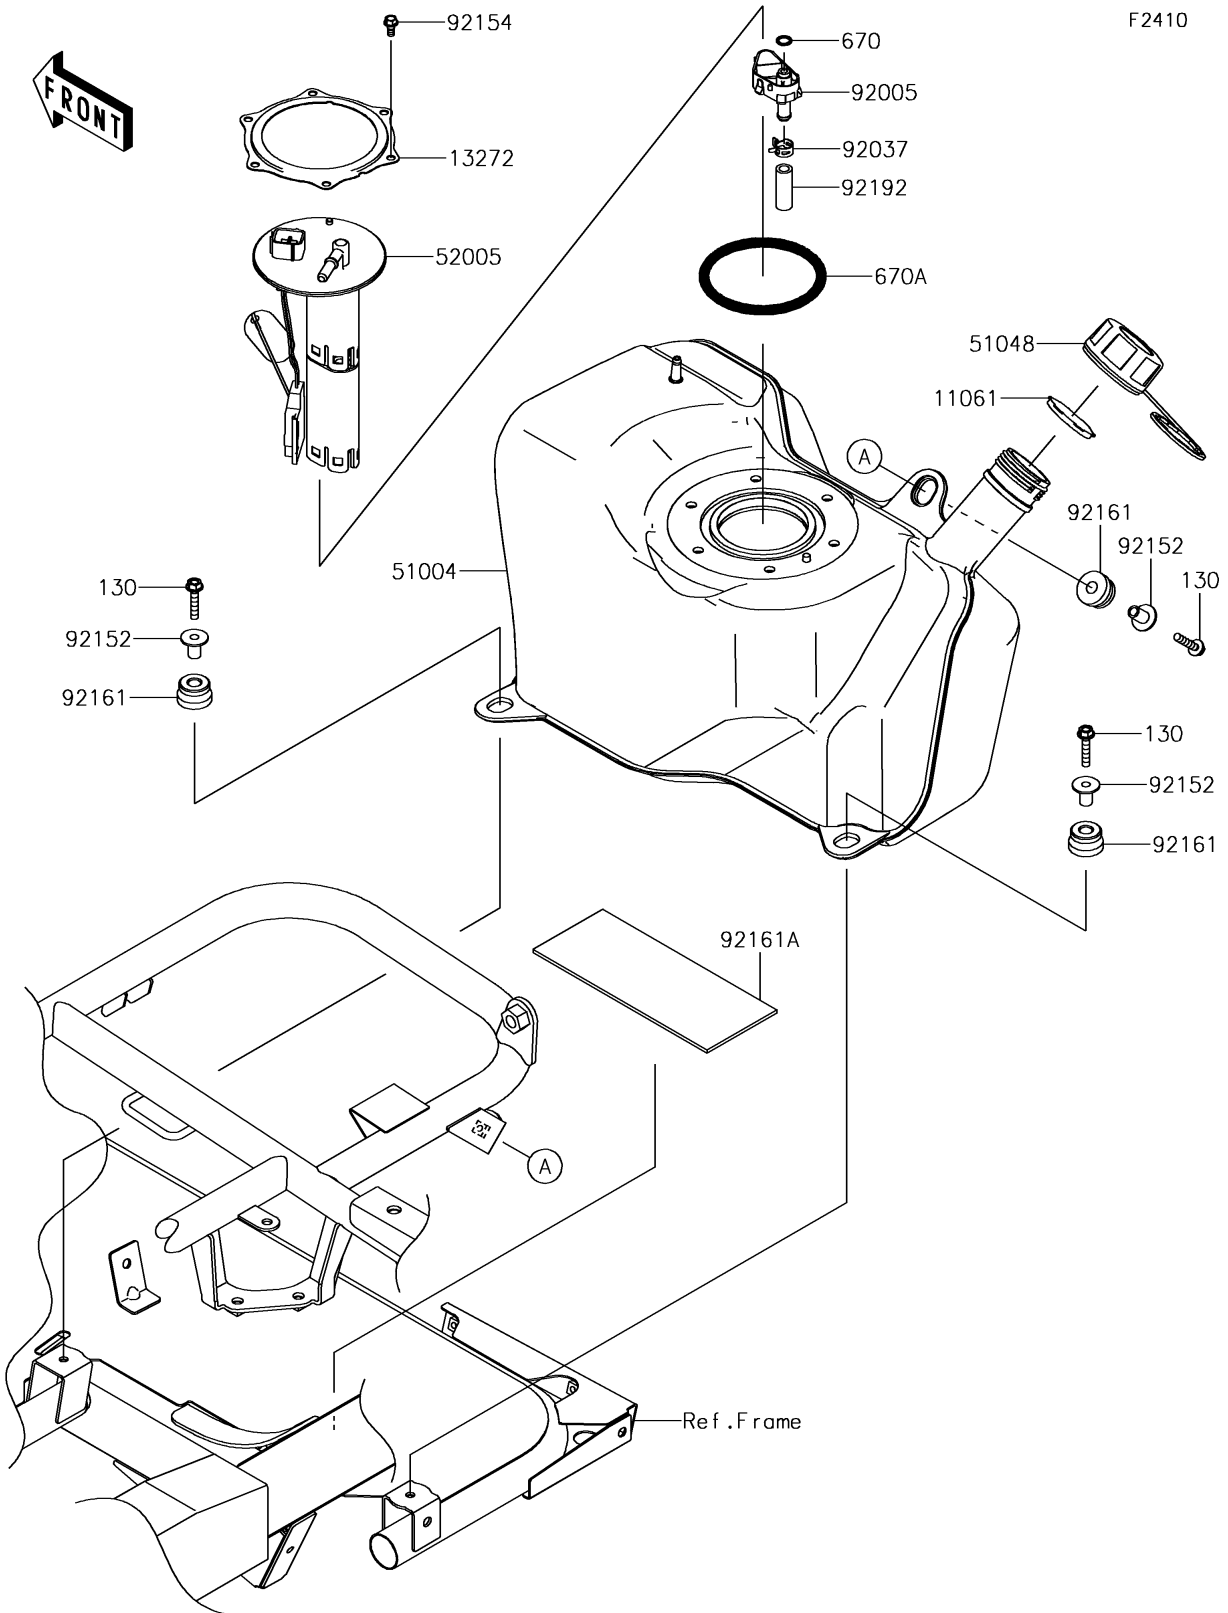

2017 MULE SX™ 4x4 XC

PARTS DIAGRAM

Fuel Tank

2017 MULE SX™ 4x4 XC

PARTS LIST

Fuel Tank

ITEM NAME

PART NUMBER

QUANTITY
