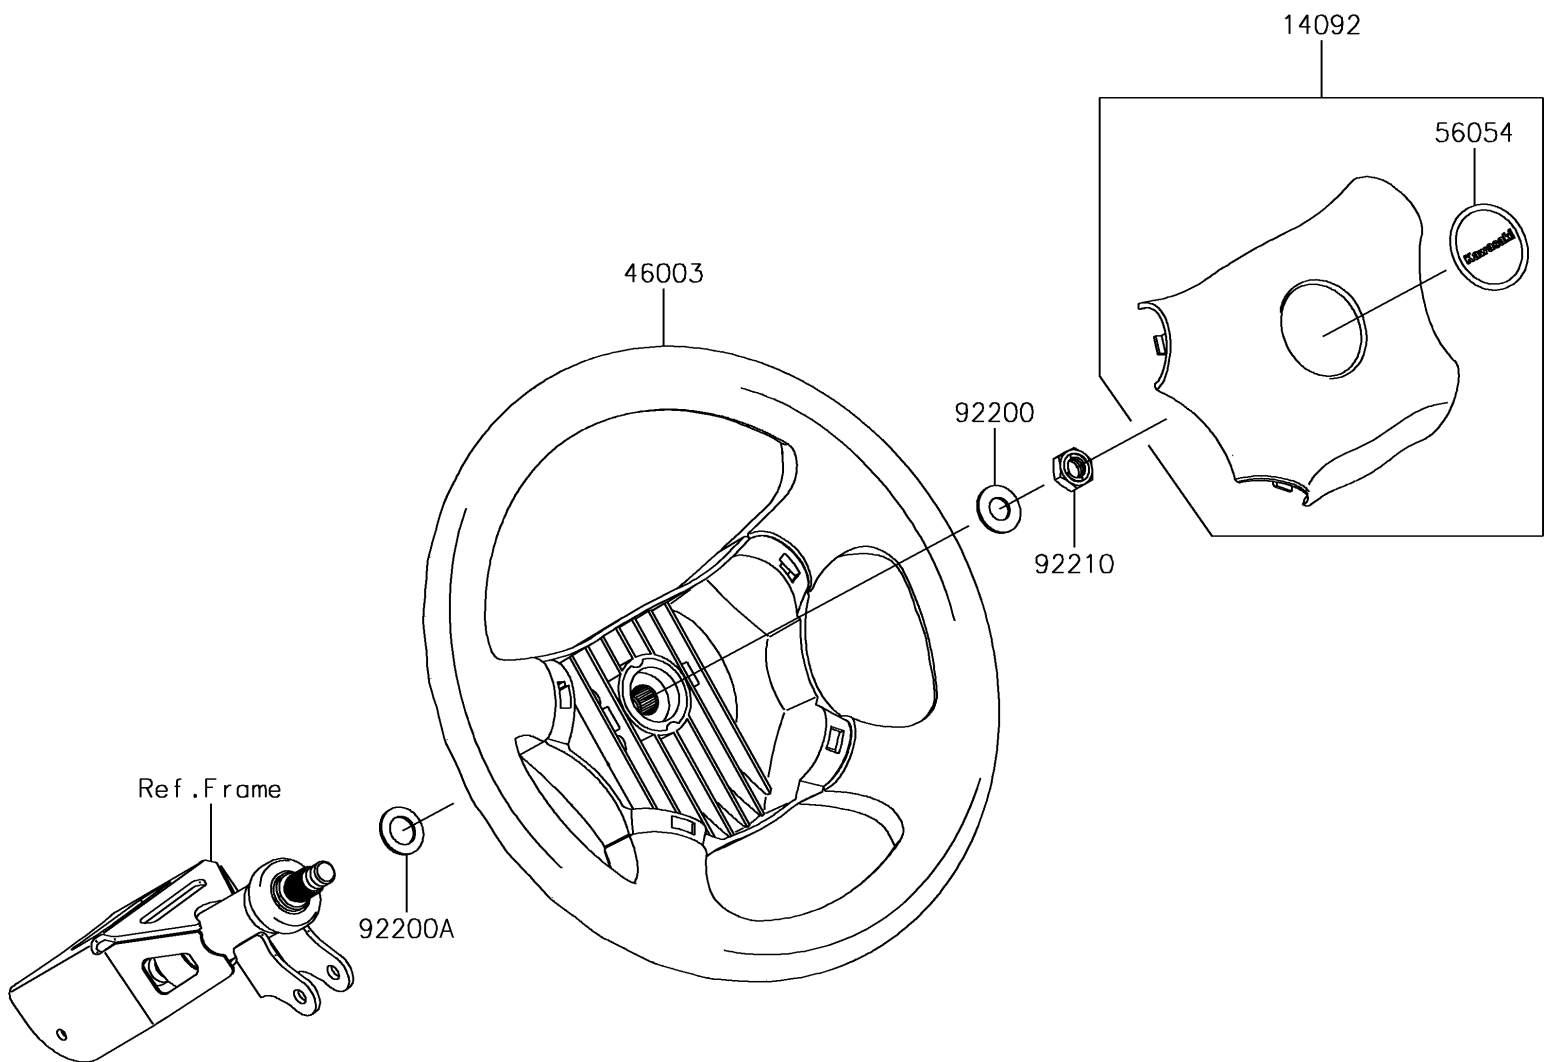

2017 Mule SX 4X4 XC

PARTS DIAGRAM

Steering Wheel

F2311

2017 Mule SX 4X4 XC

PARTS LIST

Steering Wheel

ITEM NAME

PART NUMBER

QUANTITY
