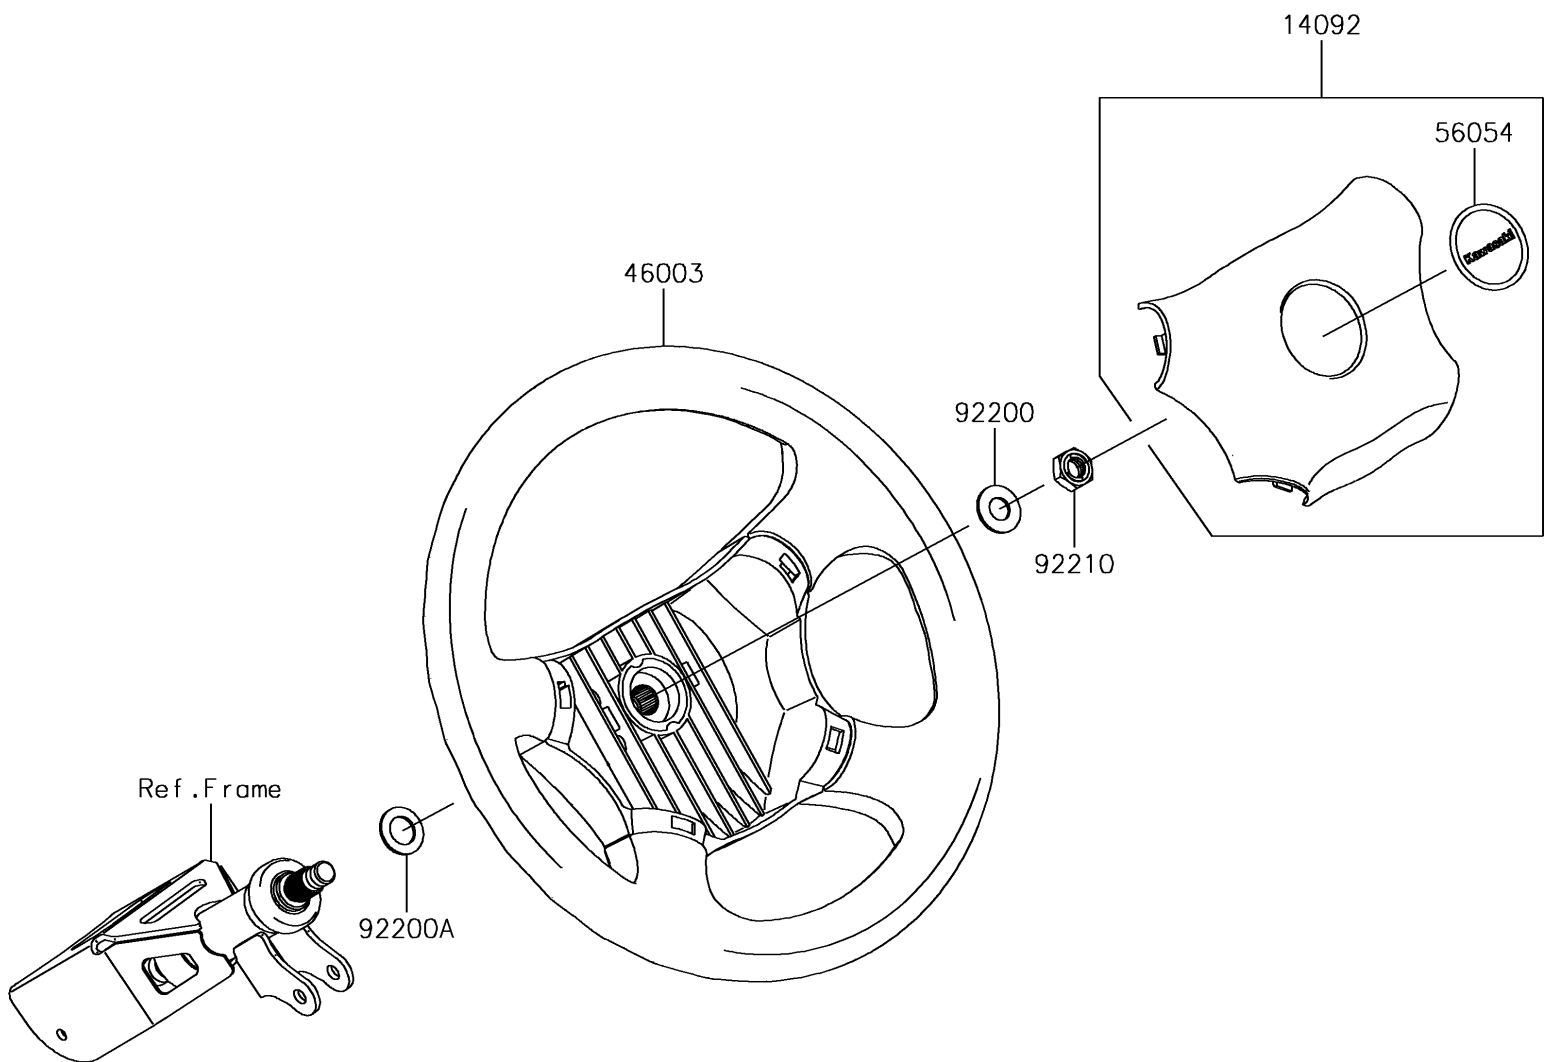

2017 Mule SX 4X4 XC

PARTS DIAGRAM

Steering Wheel

F2311

2017 Mule SX 4X4 XC

PARTS LIST

Steering Wheel

ITEM NAME	PART NUMBER	QUANTITY
COVER,HORN SWITCH (Ref # 14092)	14092-1029	1
HANDLE (Ref # 46003)	46003-0595	1
MARK,CENTER LOGO,KAWASAKI (Ref # 56054)	56054-1188	1
WASHER,12.1X25X1.6 (Ref # 92200)	92200-0455	1
WASHER,15X25X1.6 (Ref # 92200A)	92200-0460	1
NUT,LOCK,12MM (Ref # 92210)	92210-1249	1