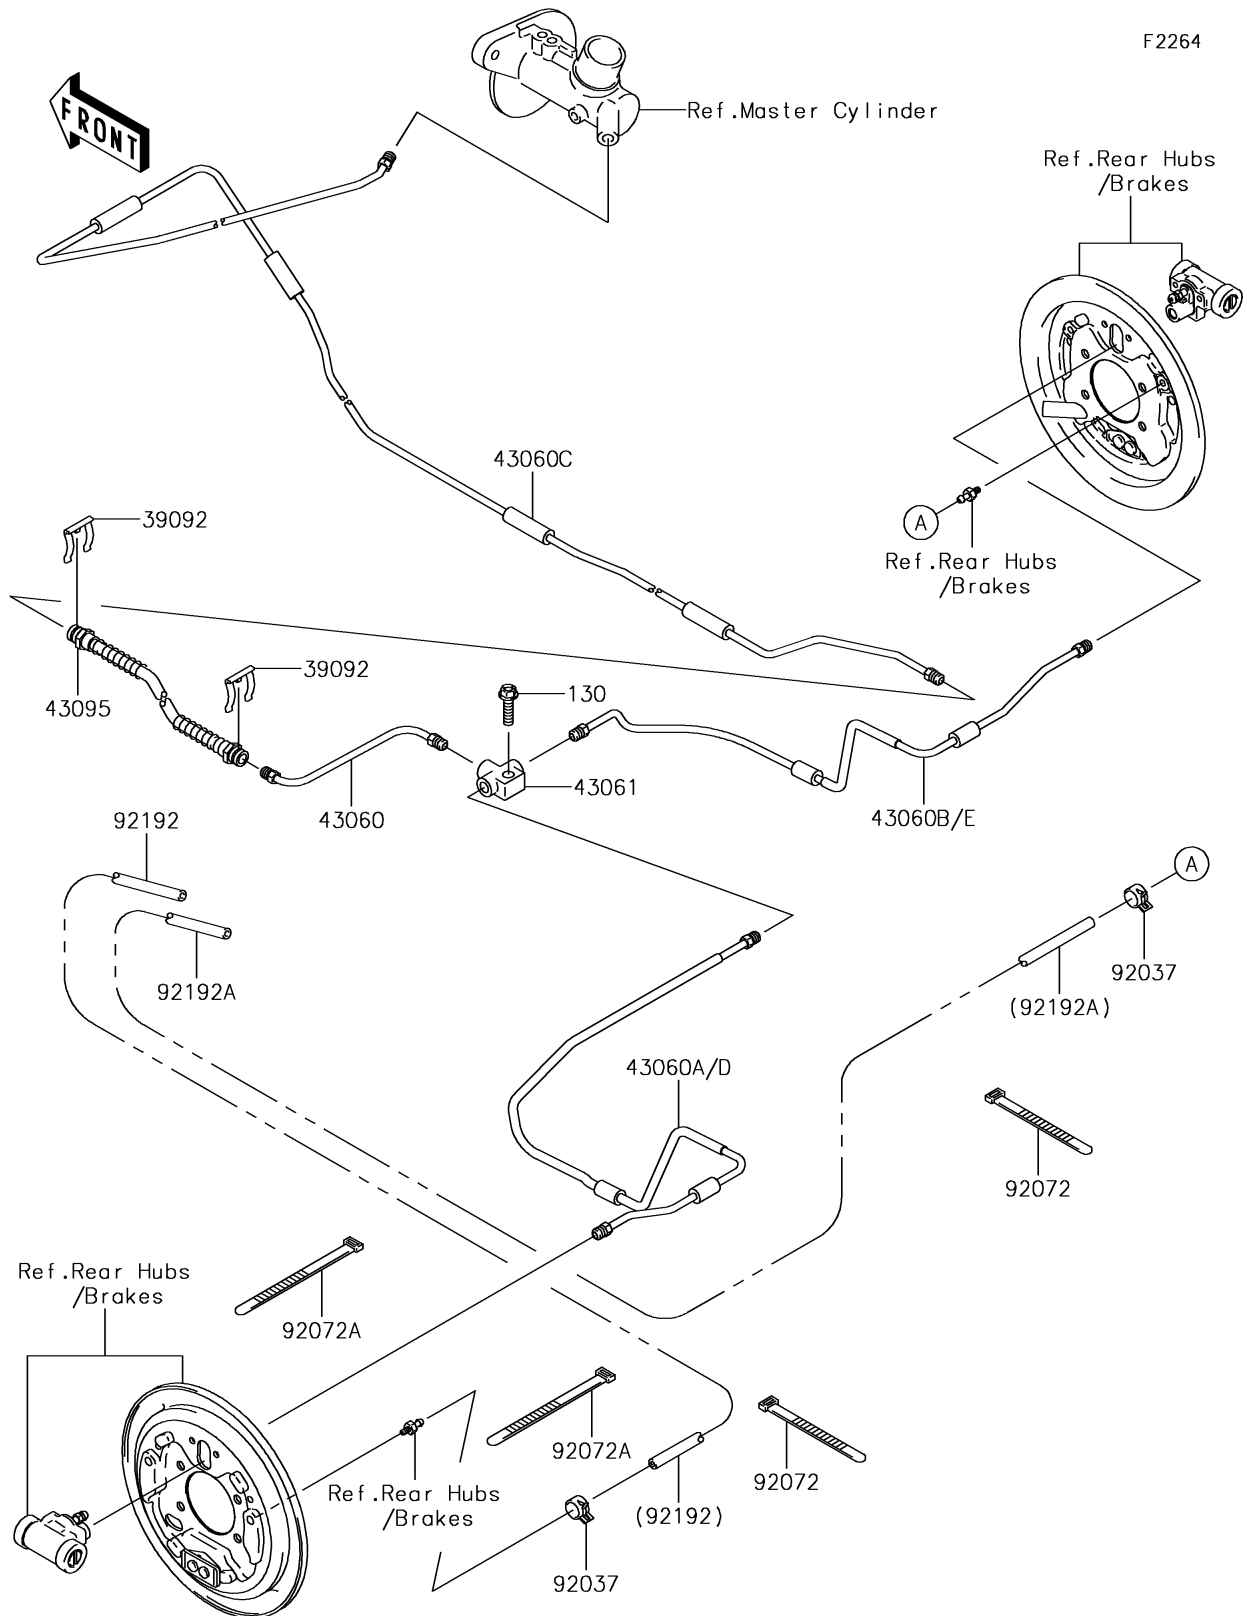

2017 Mule SX 4X4 XC

PARTS DIAGRAM

Rear Brake Piping

2017 Mule SX 4X4 XC

PARTS LIST

Rear Brake Piping

ITEM NAME

PART NUMBER

QUANTITY
