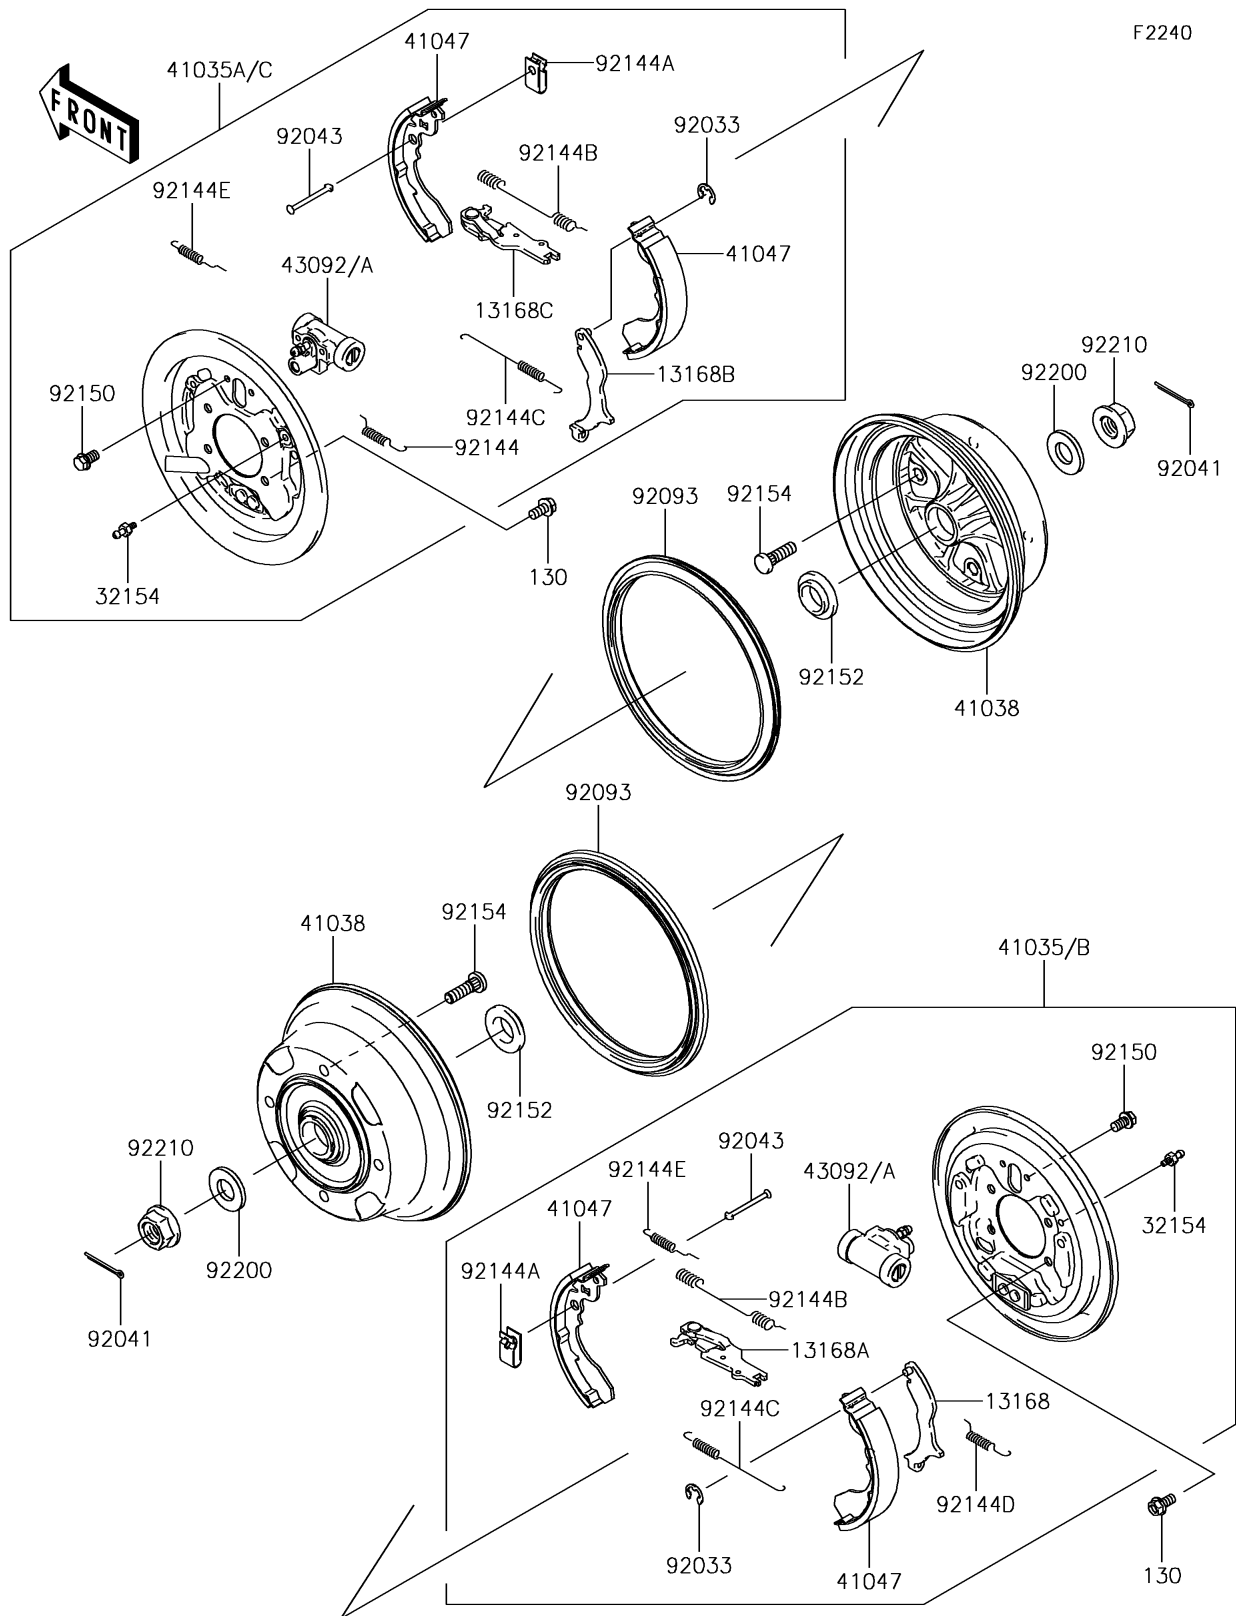

2017 Mule SX 4X4 XC

PARTS DIAGRAM

Rear Hubs/Brakes

2017 Mule SX 4X4 XC

PARTS LIST

Rear Hubs/Brakes

ITEM NAME	PART NUMBER	QUANTITY
LEVER,BRAKE,LH (Ref # 13168)	13168-0065	1
LEVER,BRAKE,LH (Ref # 13168A)	13168-0066	1
LEVER,BRAKE,RH (Ref # 13168B)	13168-0067	1
LEVER,BRAKE,RH (Ref # 13168C)	13168-0068	1
PIPE (Ref # 32154)	32154-0335	2
PANEL-ASSY-BRAKE,RR,LH (Ref # 41035B)	41035-7511	1
PANEL-ASSY-BRAKE,RR,RH (Ref # 41035C)	41035-7512	1
DRUM,REAR BRAKE (Ref # 41038)	41038-0018	2
SHOE-ASSY-BRAKE,RR (Ref # 41047)	41047-7501	4
CYLINDER,BRAKE (Ref # 43092)	43092-0002	2
RING-SNAP (Ref # 92033)	92033-1279	2
COTTER,4.0X35 (Ref # 92041)	92041-1053	2
PIN,SHOE HOLD (Ref # 92043)	92043-1460	4
SEAL,BS184.8X13.5-1 (Ref # 92093)	92093-0031	2
SPRING,RH (Ref # 92144)	92144-1608	1
SPRING,SHOE HOLD (Ref # 92144A)	92144-1609	4
SPRING,RETURN,UPP (Ref # 92144B)	92144-1612	2
SPRING,RETURN,LWR (Ref # 92144C)	92144-1613	2
SPRING,LH (Ref # 92144D)	92144-1614	1
SPRING (Ref # 92144E)	92144-1615	2
BOLT,FLANGED,6X10 (Ref # 92150)	92150-1664	4
COLLAR (Ref # 92152)	92152-0284	2
BOLT,10X34.6 (Ref # 92154)	92154-1482	8
WASHER,20.5X41.0X4.5 (Ref # 92200)	92200-1795	2
NUT,FLANGED,20MM (Ref # 92210)	92210-2093	2
BOLT-FLANGED,8X16 (Ref # 130)	130CA0816	8