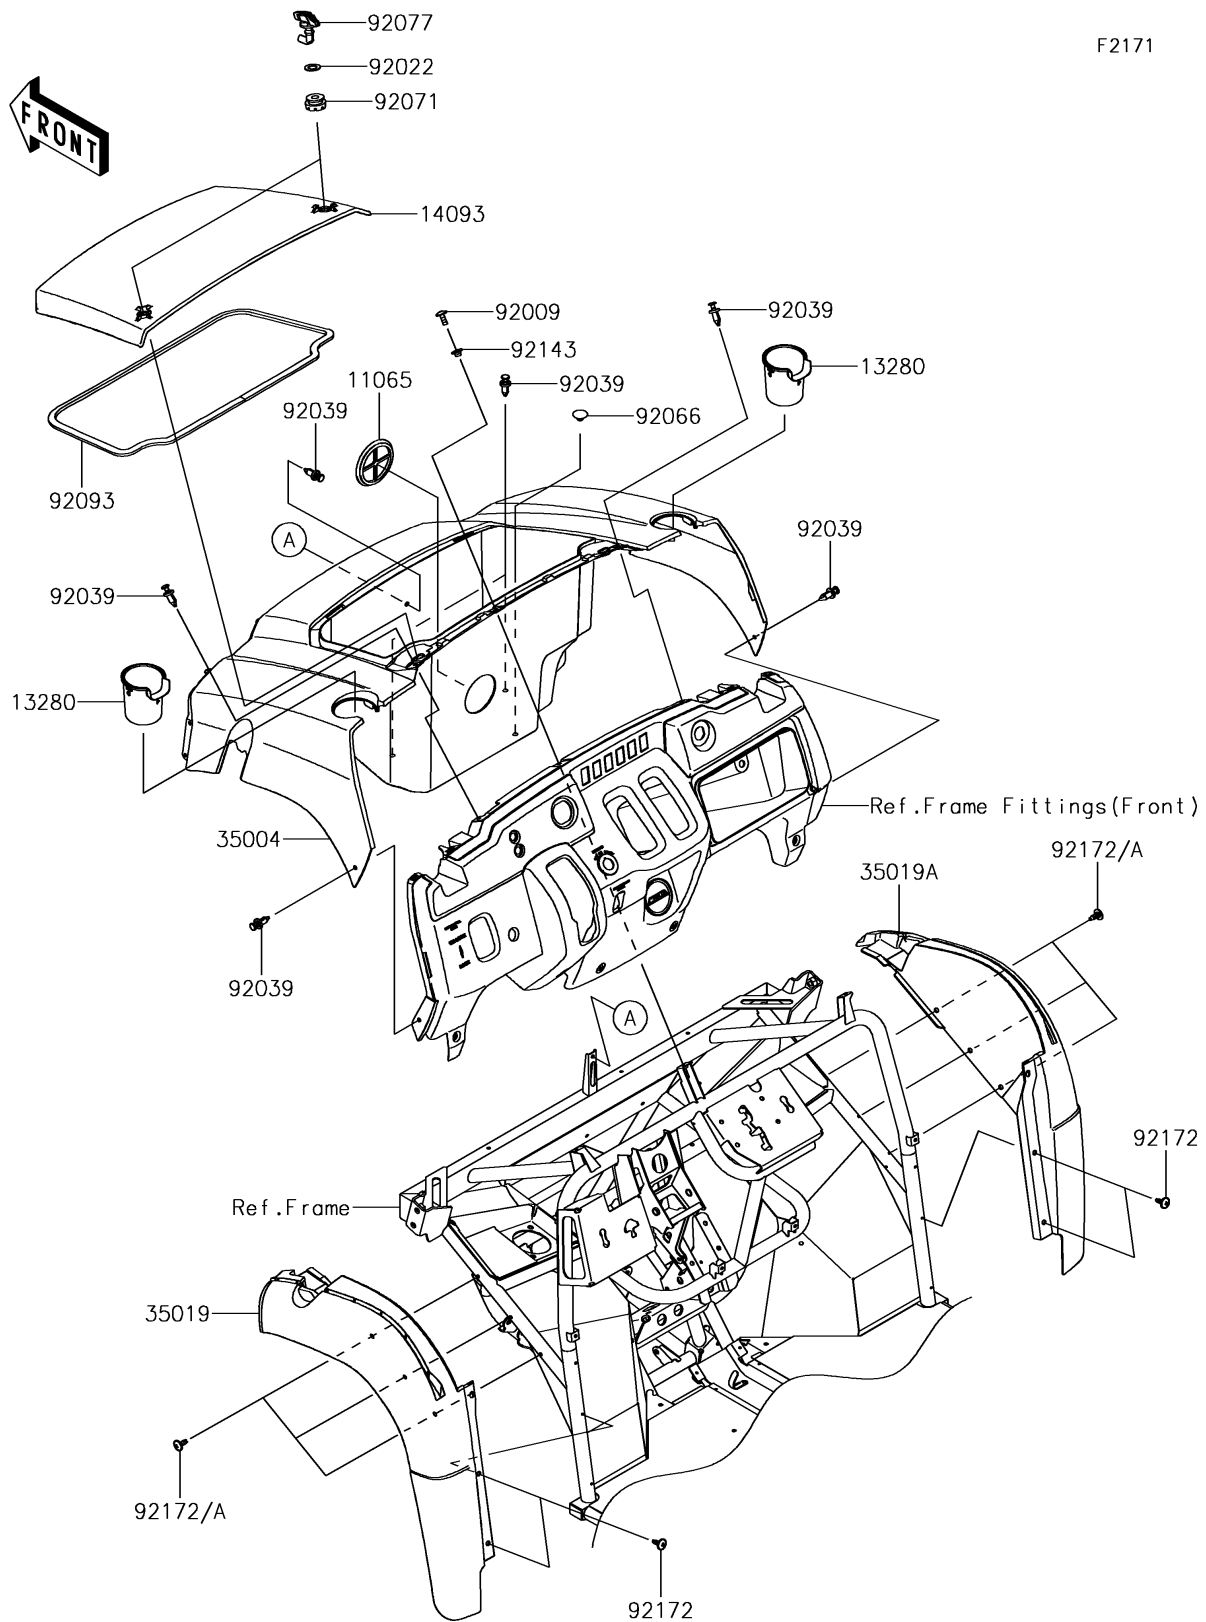

2017 Mule SX 4X4 XC

PARTS DIAGRAM

Front Fender(s)

F2171

2017 Mule SX 4X4 XC

PARTS LIST

Front Fender(s)

ITEM NAME

PART NUMBER

QUANTITY
