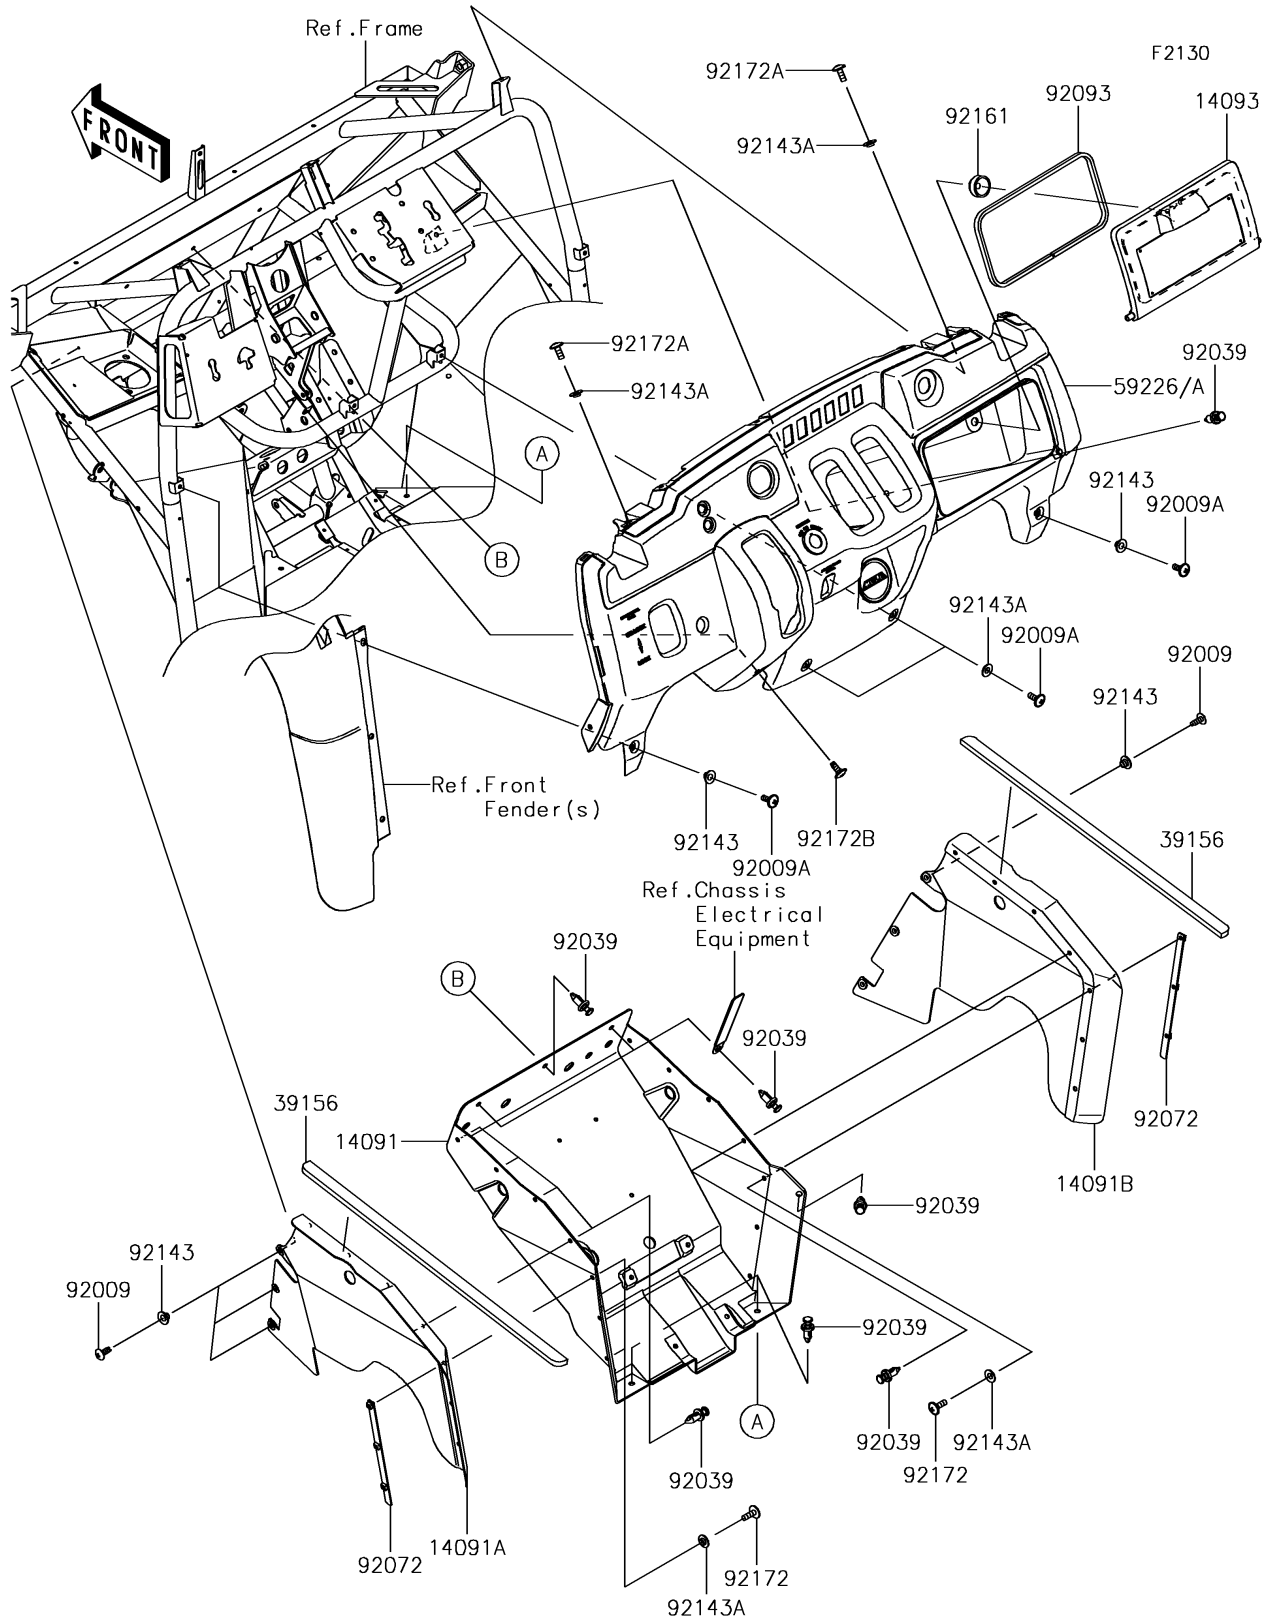

2019 MULE SX™ 4x4 XC

PARTS DIAGRAM Frame Fittings(Front)

2019 MULE SX™ 4x4 XC

PARTS LIST

Frame Fittings(Front)

ITEM NAME	PART NUMBER	QUANTITY
-----------	-------------	----------
