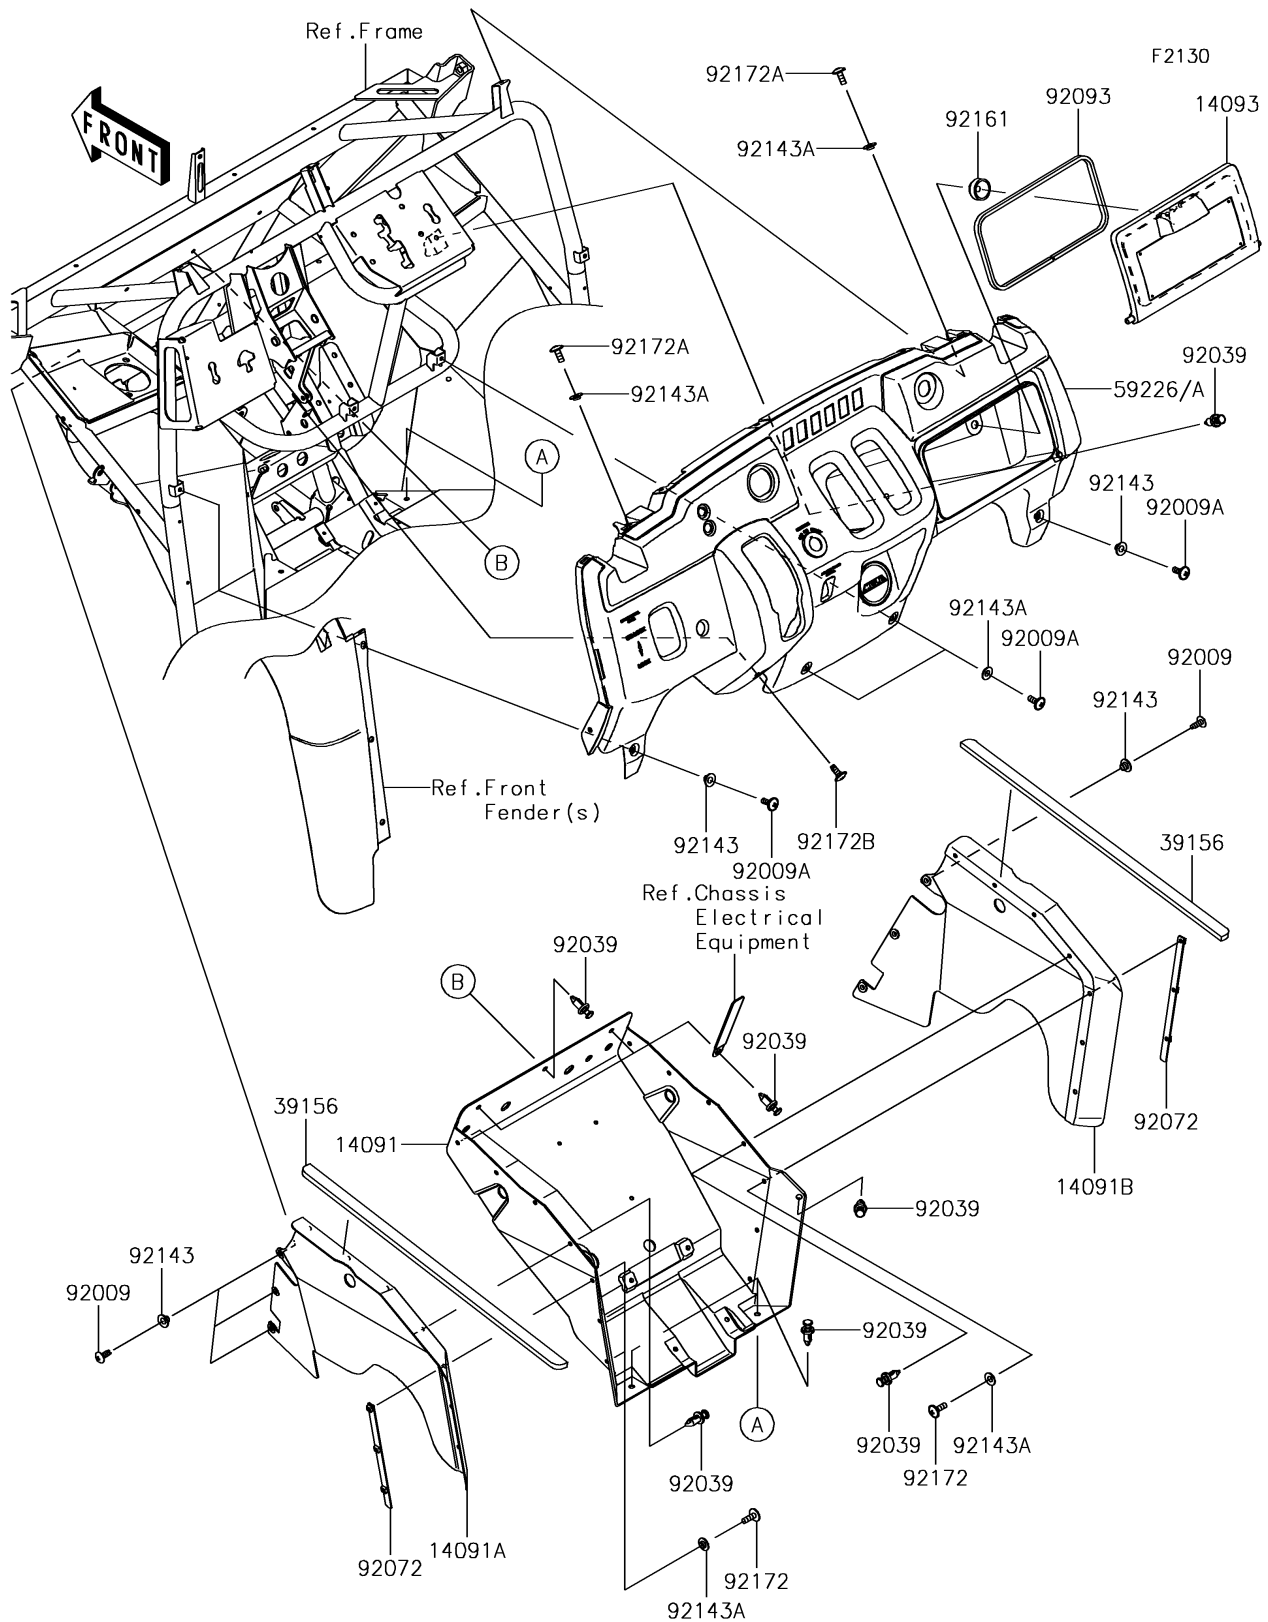

2017 Mule SX 4X4 XC

PARTS DIAGRAM

Frame Fittings(Front)

2017 Mule SX 4X4 XC

PARTS LIST

Frame Fittings(Front)

ITEM NAME

PART NUMBER

QUANTITY
