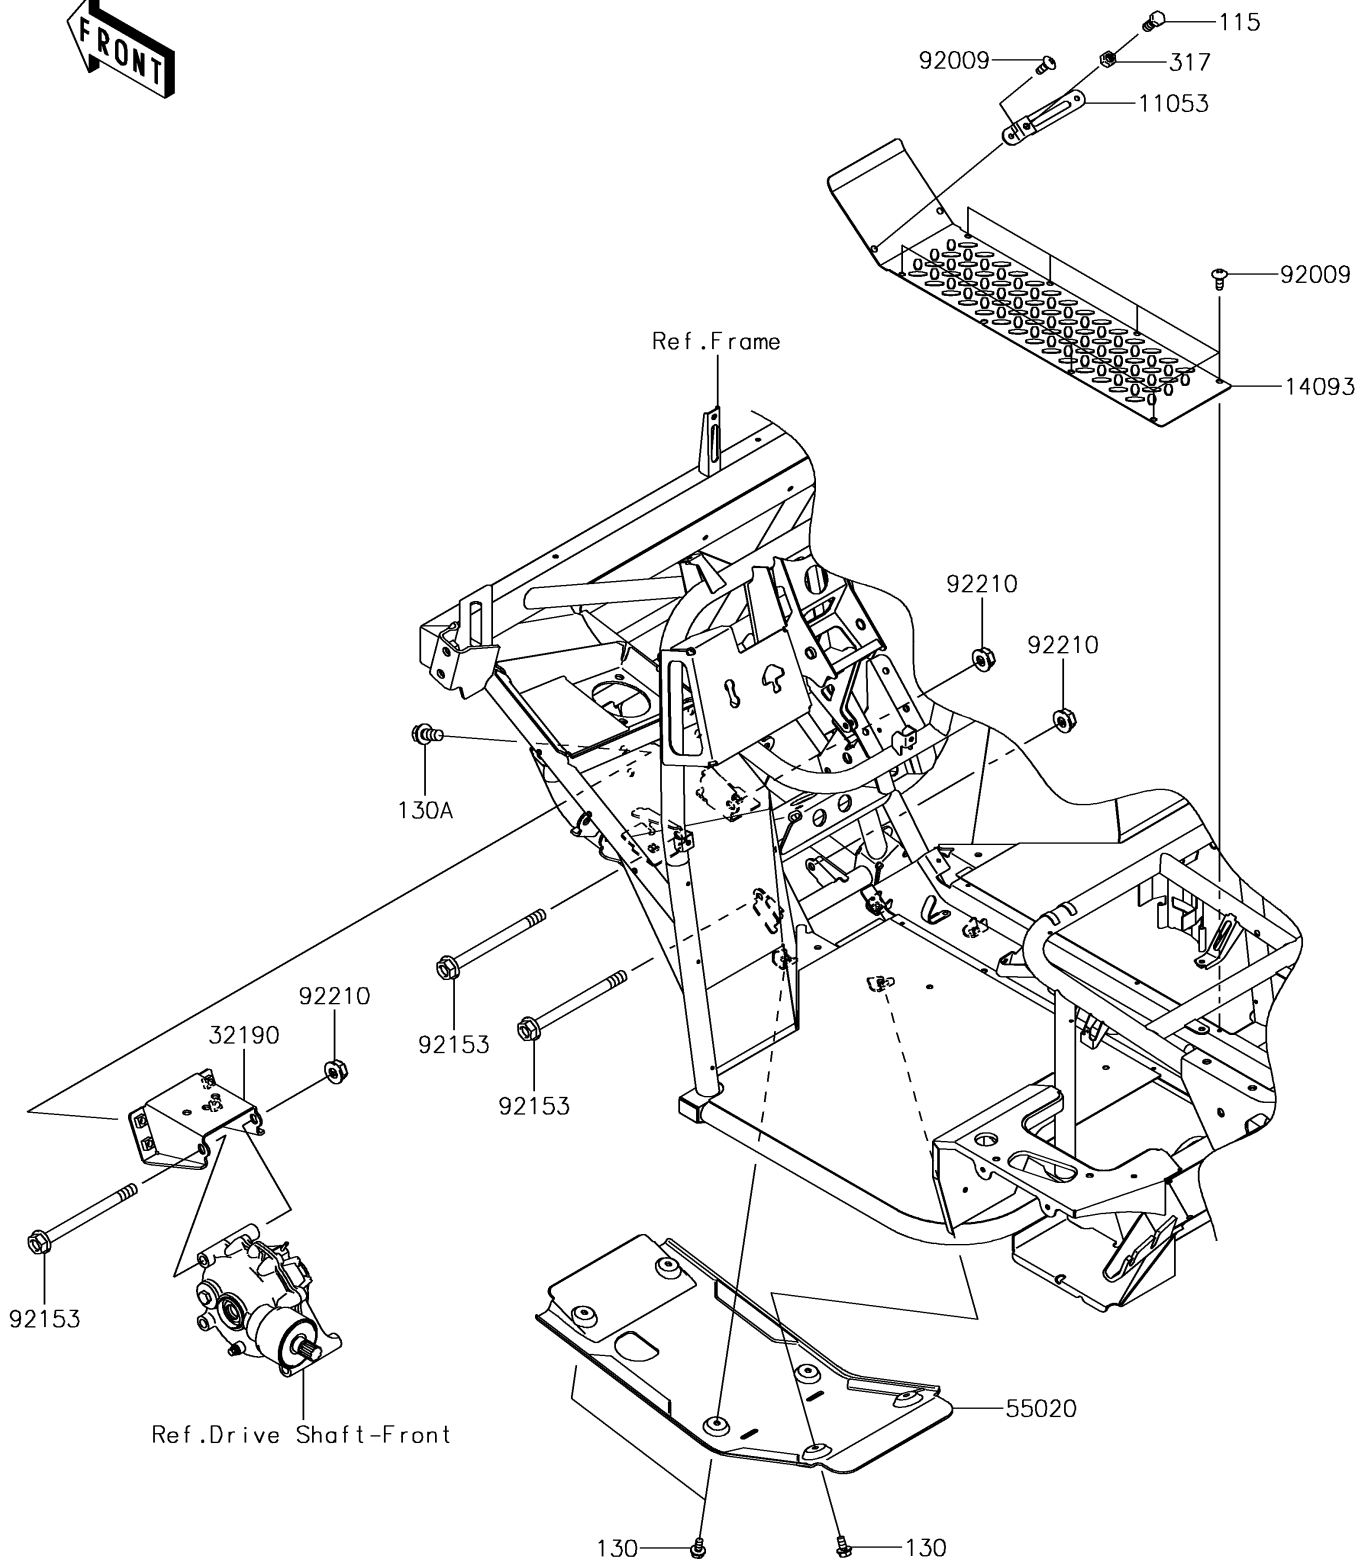

2018 MULE SX™ 4x4 XC

PARTS DIAGRAM

Engine Mount

F2122

2018 MULE SX™ 4x4 XC

PARTS LIST

Engine Mount

ITEM NAME	PART NUMBER	QUANTITY
-----------	-------------	----------
