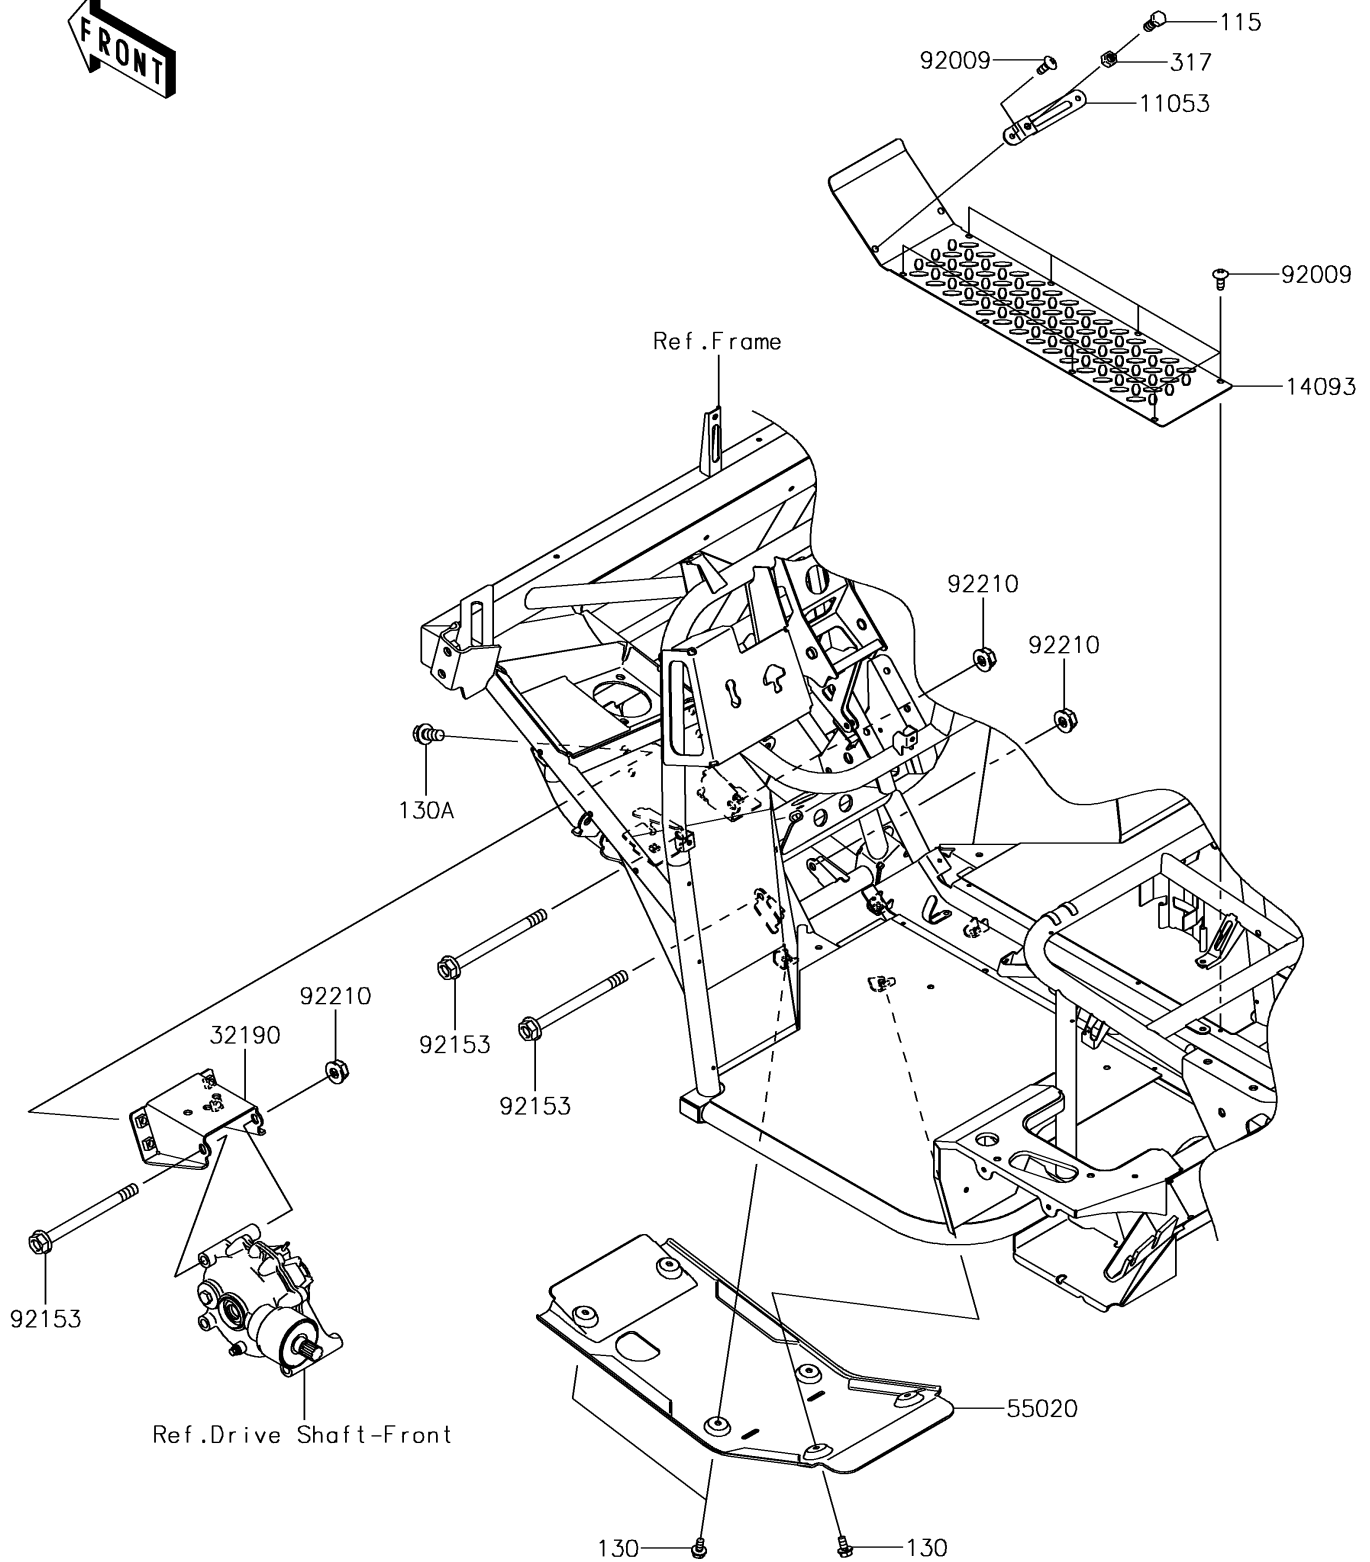

2017 Mule SX 4X4 XC

PARTS DIAGRAM

Engine Mount

F2122

2017 Mule SX 4X4 XC

PARTS LIST

Engine Mount

ITEM NAME

PART NUMBER

QUANTITY
