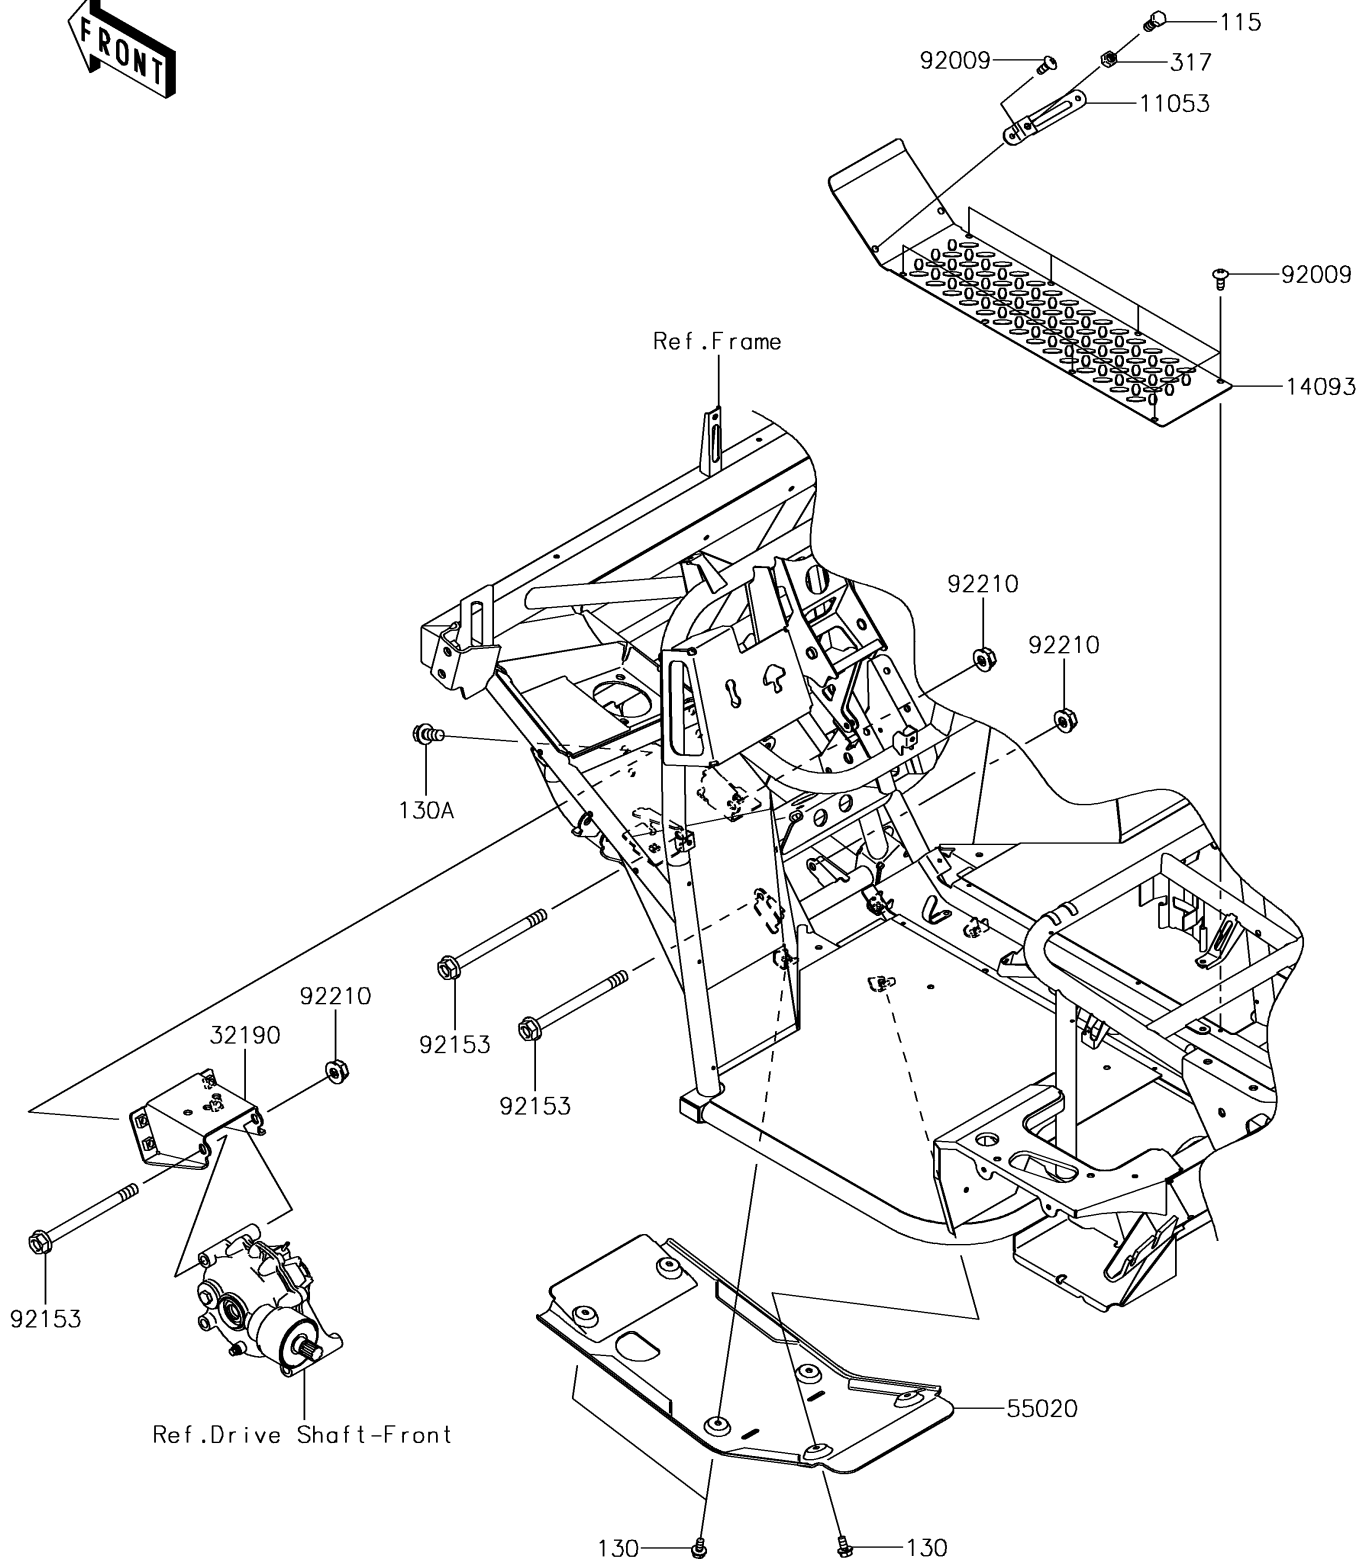

2017 MULE SX™ 4x4 XC

PARTS DIAGRAM

Engine Mount

F2122

2017 MULE SX™ 4x4 XC

PARTS LIST

Engine Mount

Kawasaki

Let the Good Times Roll®

ITEM NAME

PART NUMBER

QUANTITY
