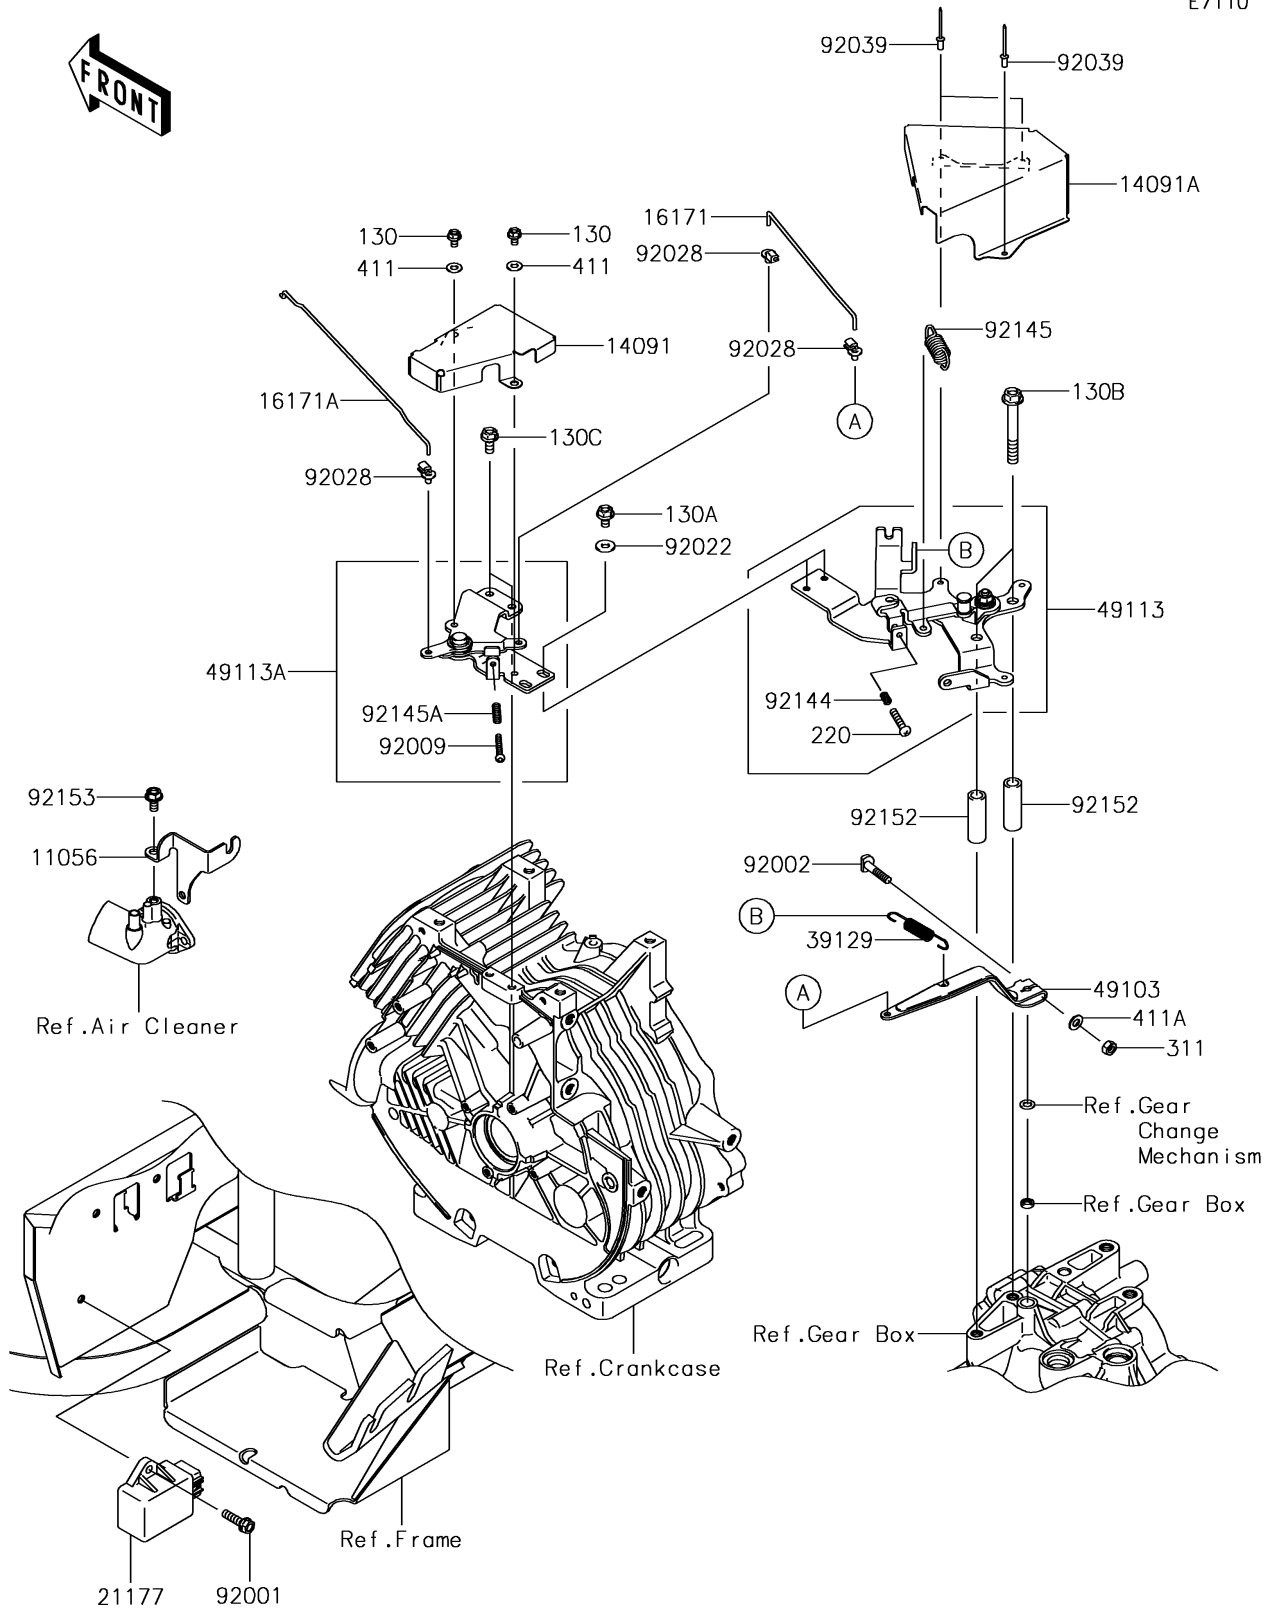

2017 Mule SX 4X4 XC

PARTS DIAGRAM

Control

E7110

2017 Mule SX 4X4 XC

PARTS LIST

Control

ITEM NAME

PART NUMBER

QUANTITY
