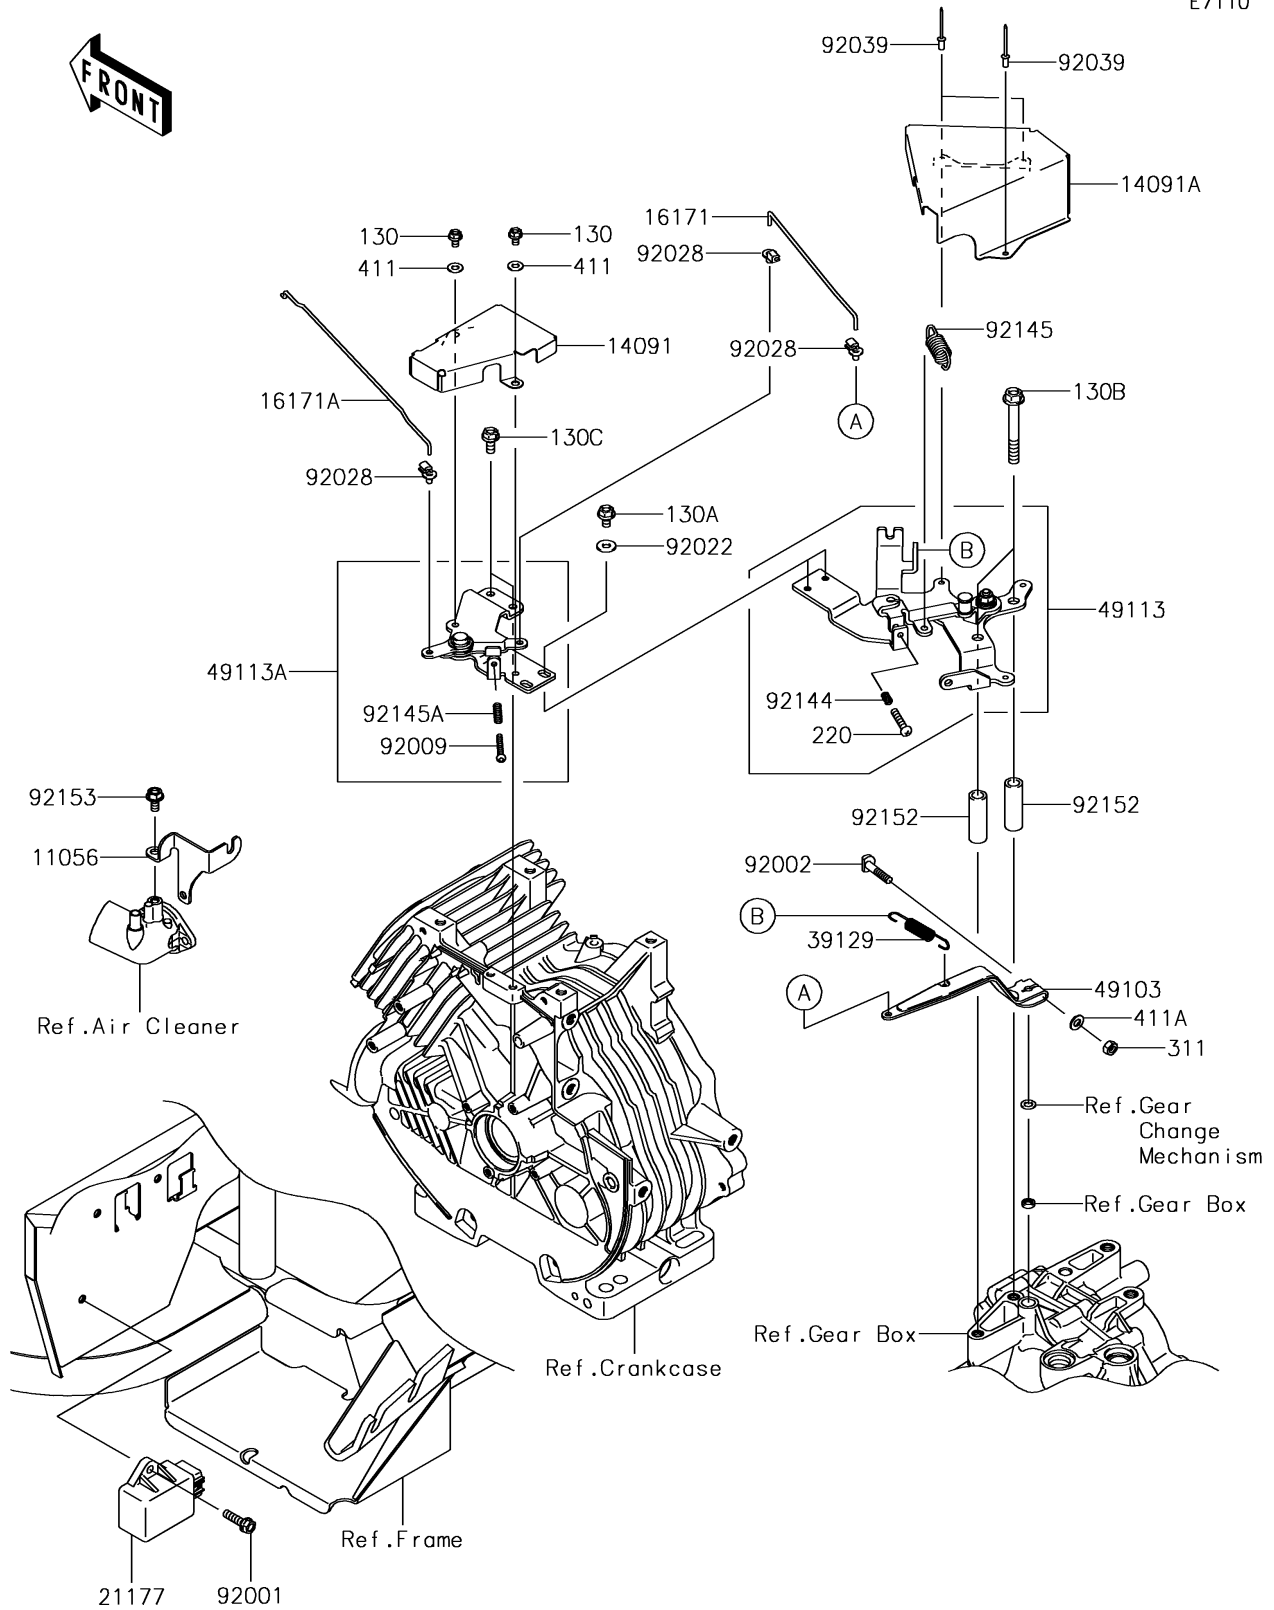

2017 MULE SX™ 4x4 XC

PARTS DIAGRAM

Control

E7110

2017 MULE SX™ 4x4 XC

PARTS LIST

Control

ITEM NAME

PART NUMBER

QUANTITY
