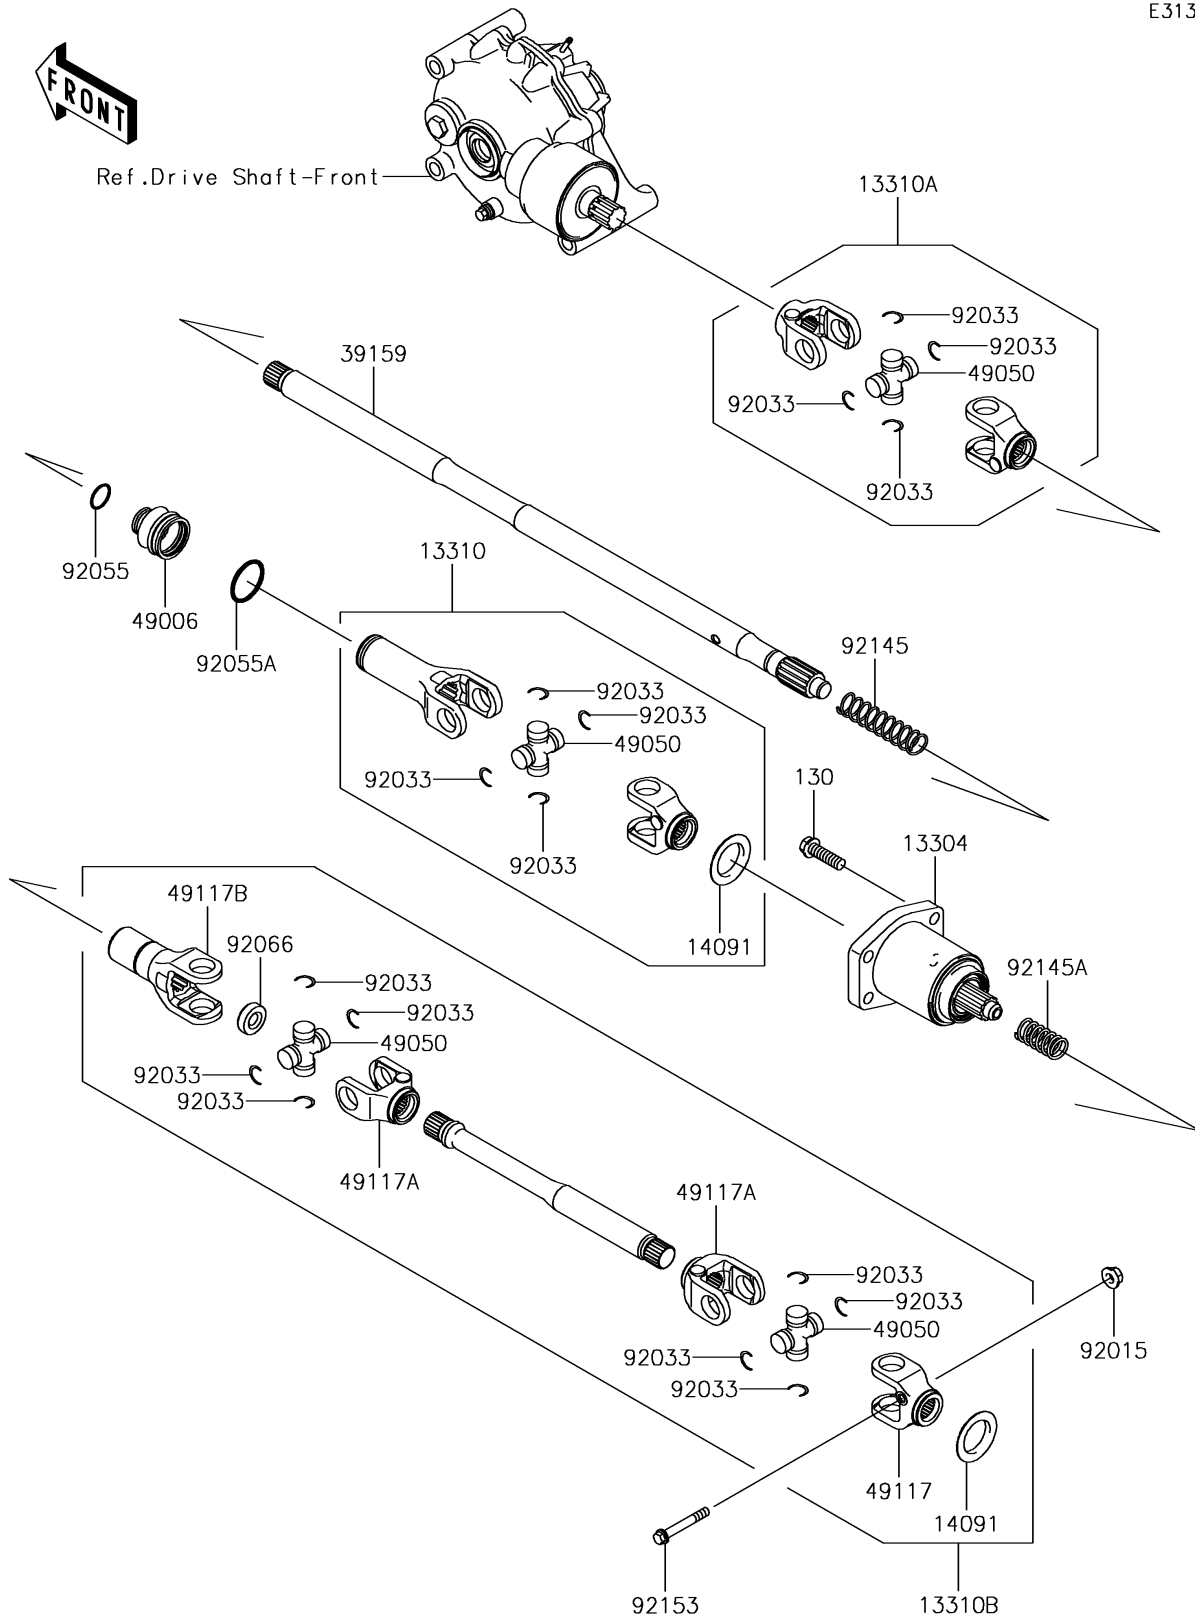

2017 Mule SX 4X4 XC

PARTS DIAGRAM

Drive Shaft-Propeller

E3135

2017 Mule SX 4X4 XC

PARTS LIST

Drive Shaft-Propeller

ITEM NAME

PART NUMBER

QUANTITY
