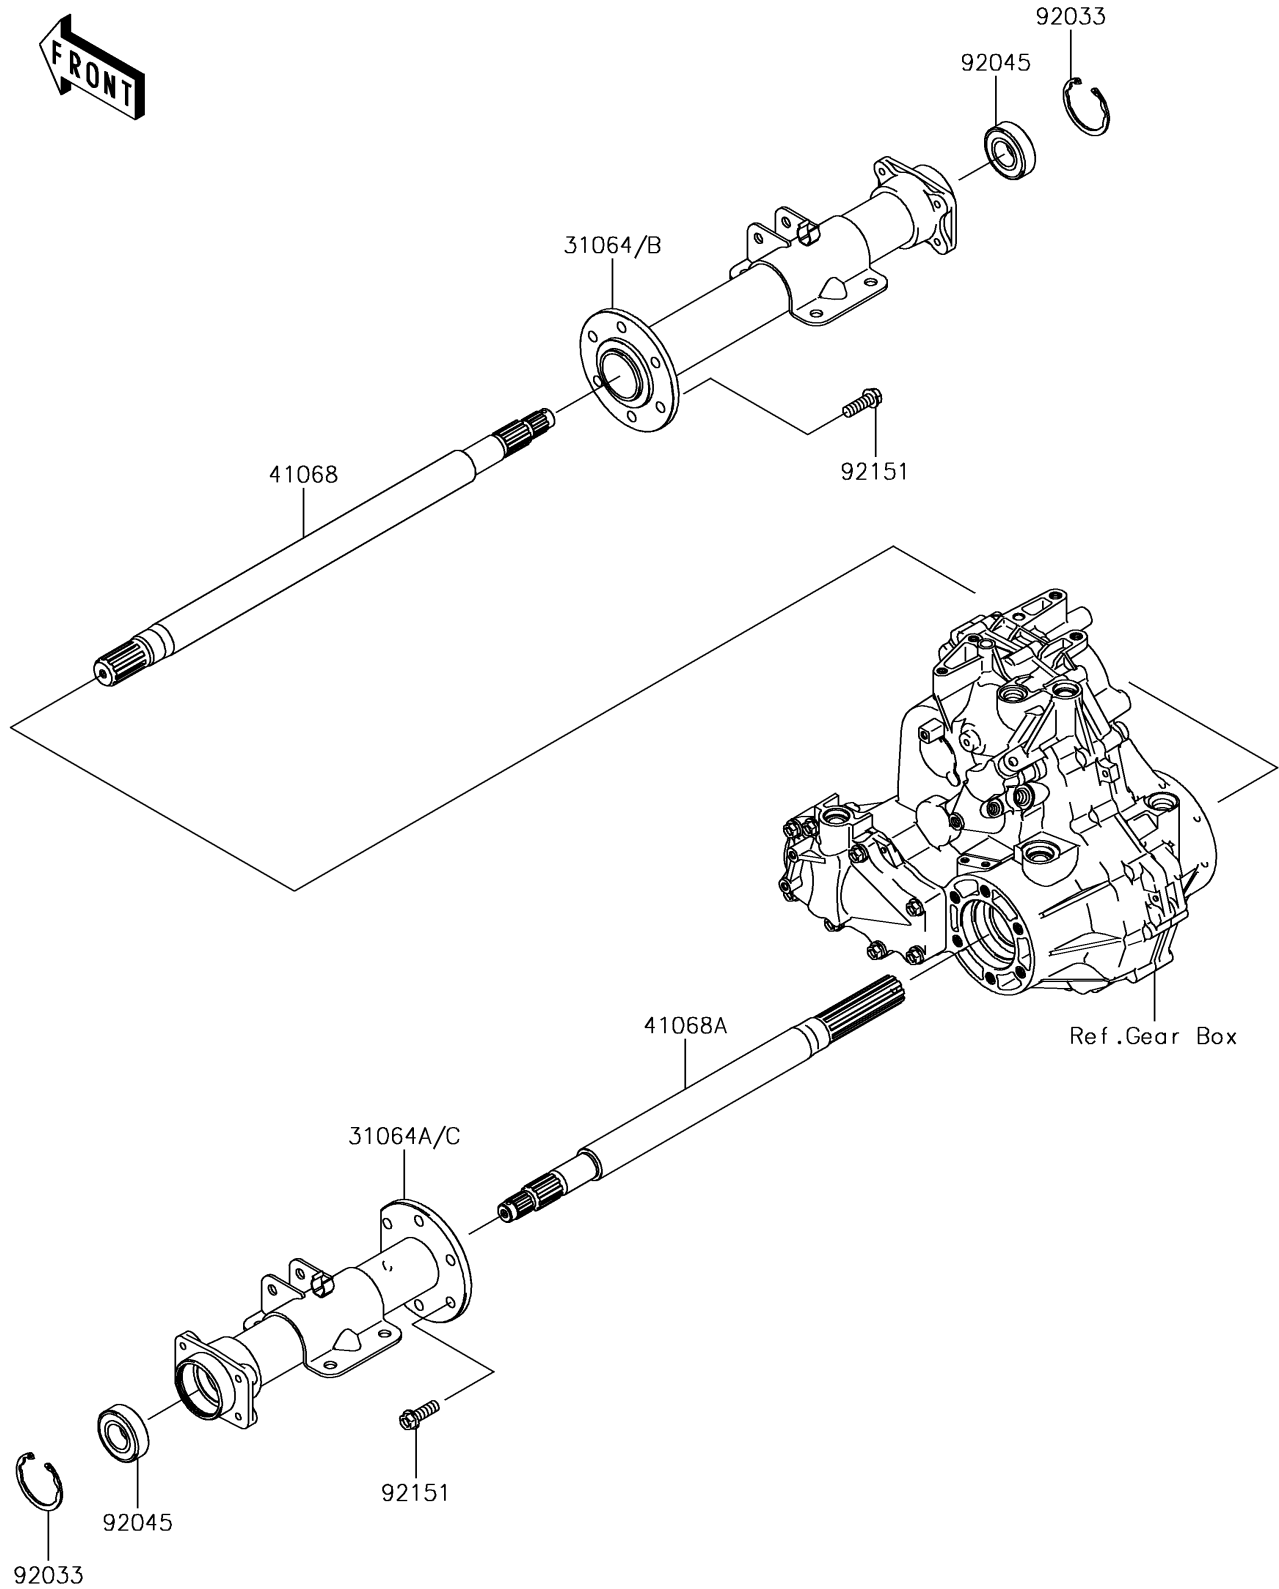

2017 MULE SX™ 4x4 XC

PARTS DIAGRAM

Rear Axle

E3133

2017 MULE SX™ 4x4 XC

PARTS LIST

Rear Axle

ITEM NAME	PART NUMBER	QUANTITY
-----------	-------------	----------
