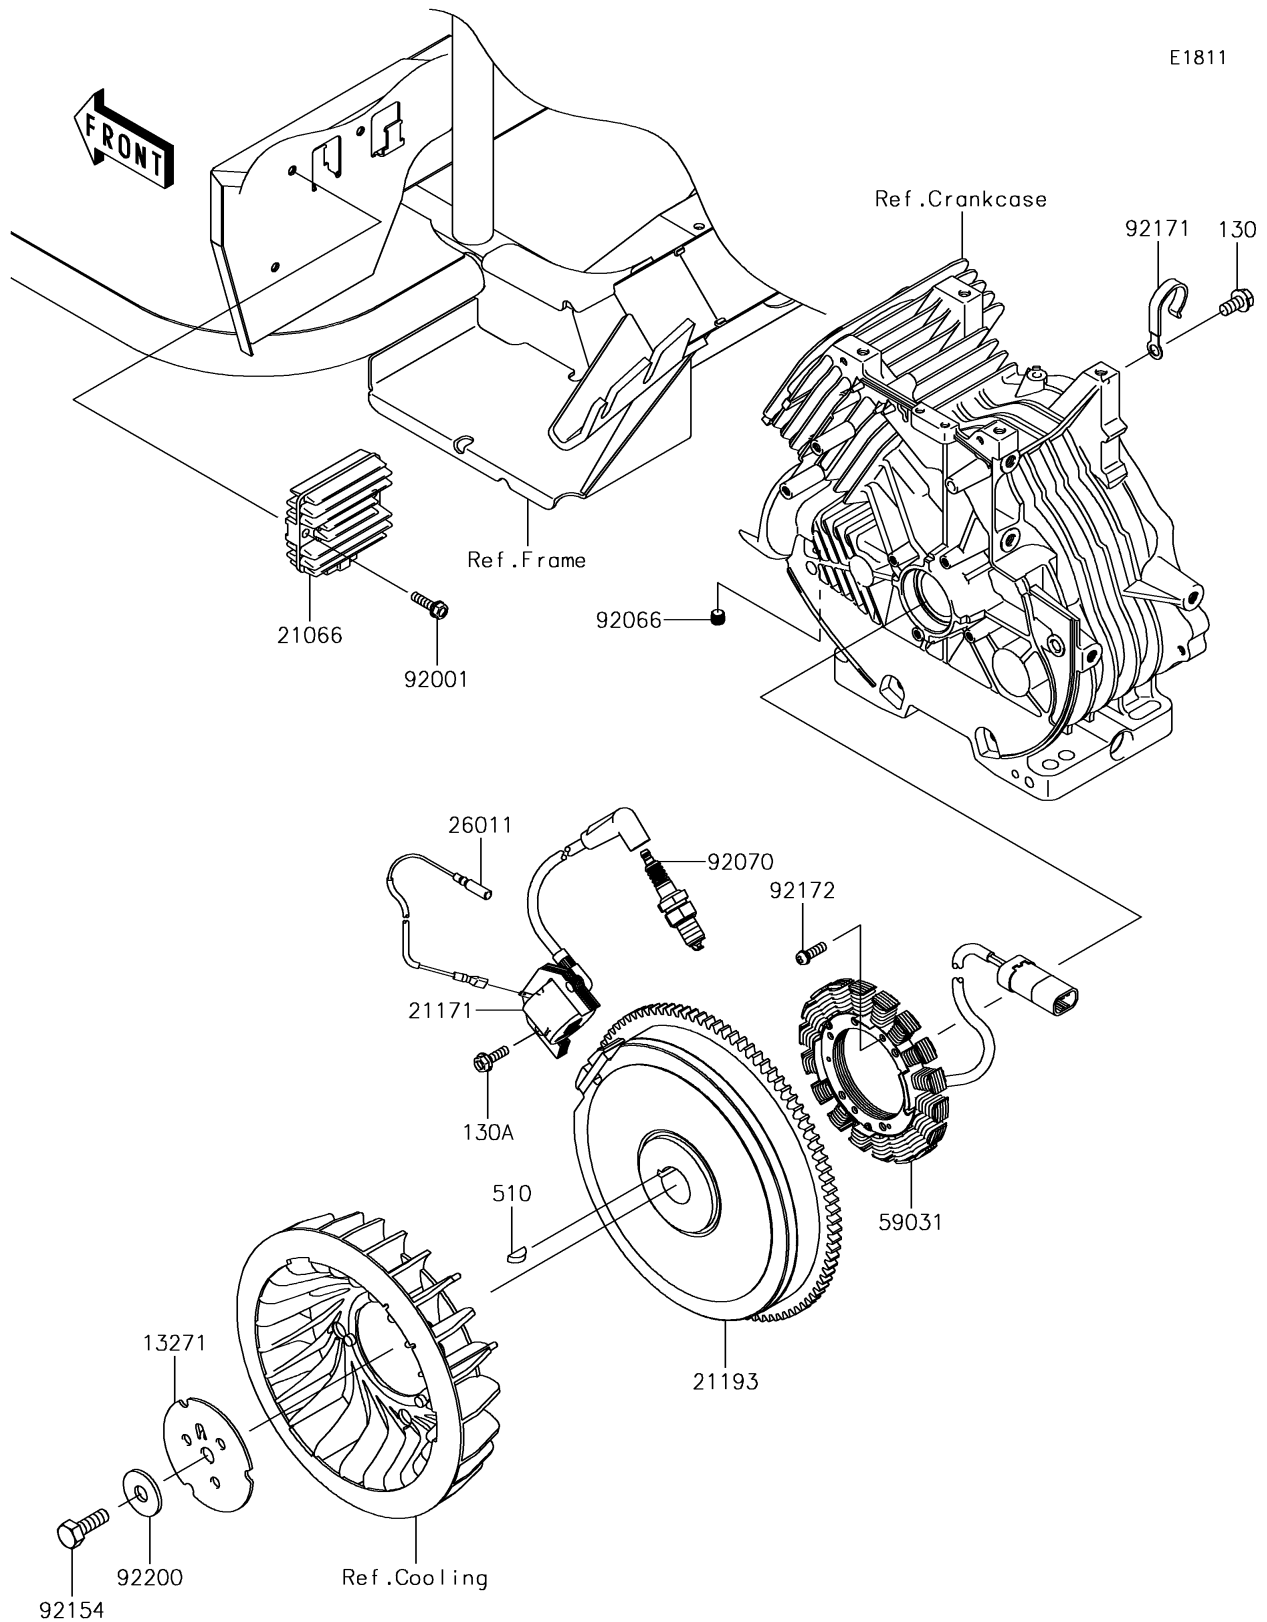

2018 MULE SX™ 4x4 XC

PARTS DIAGRAM

Generator/Ignition Coil

2018 MULE SX™ 4x4 XC

PARTS LIST

Generator/Ignition Coil

ITEM NAME	PART NUMBER	QUANTITY
-----------	-------------	----------
