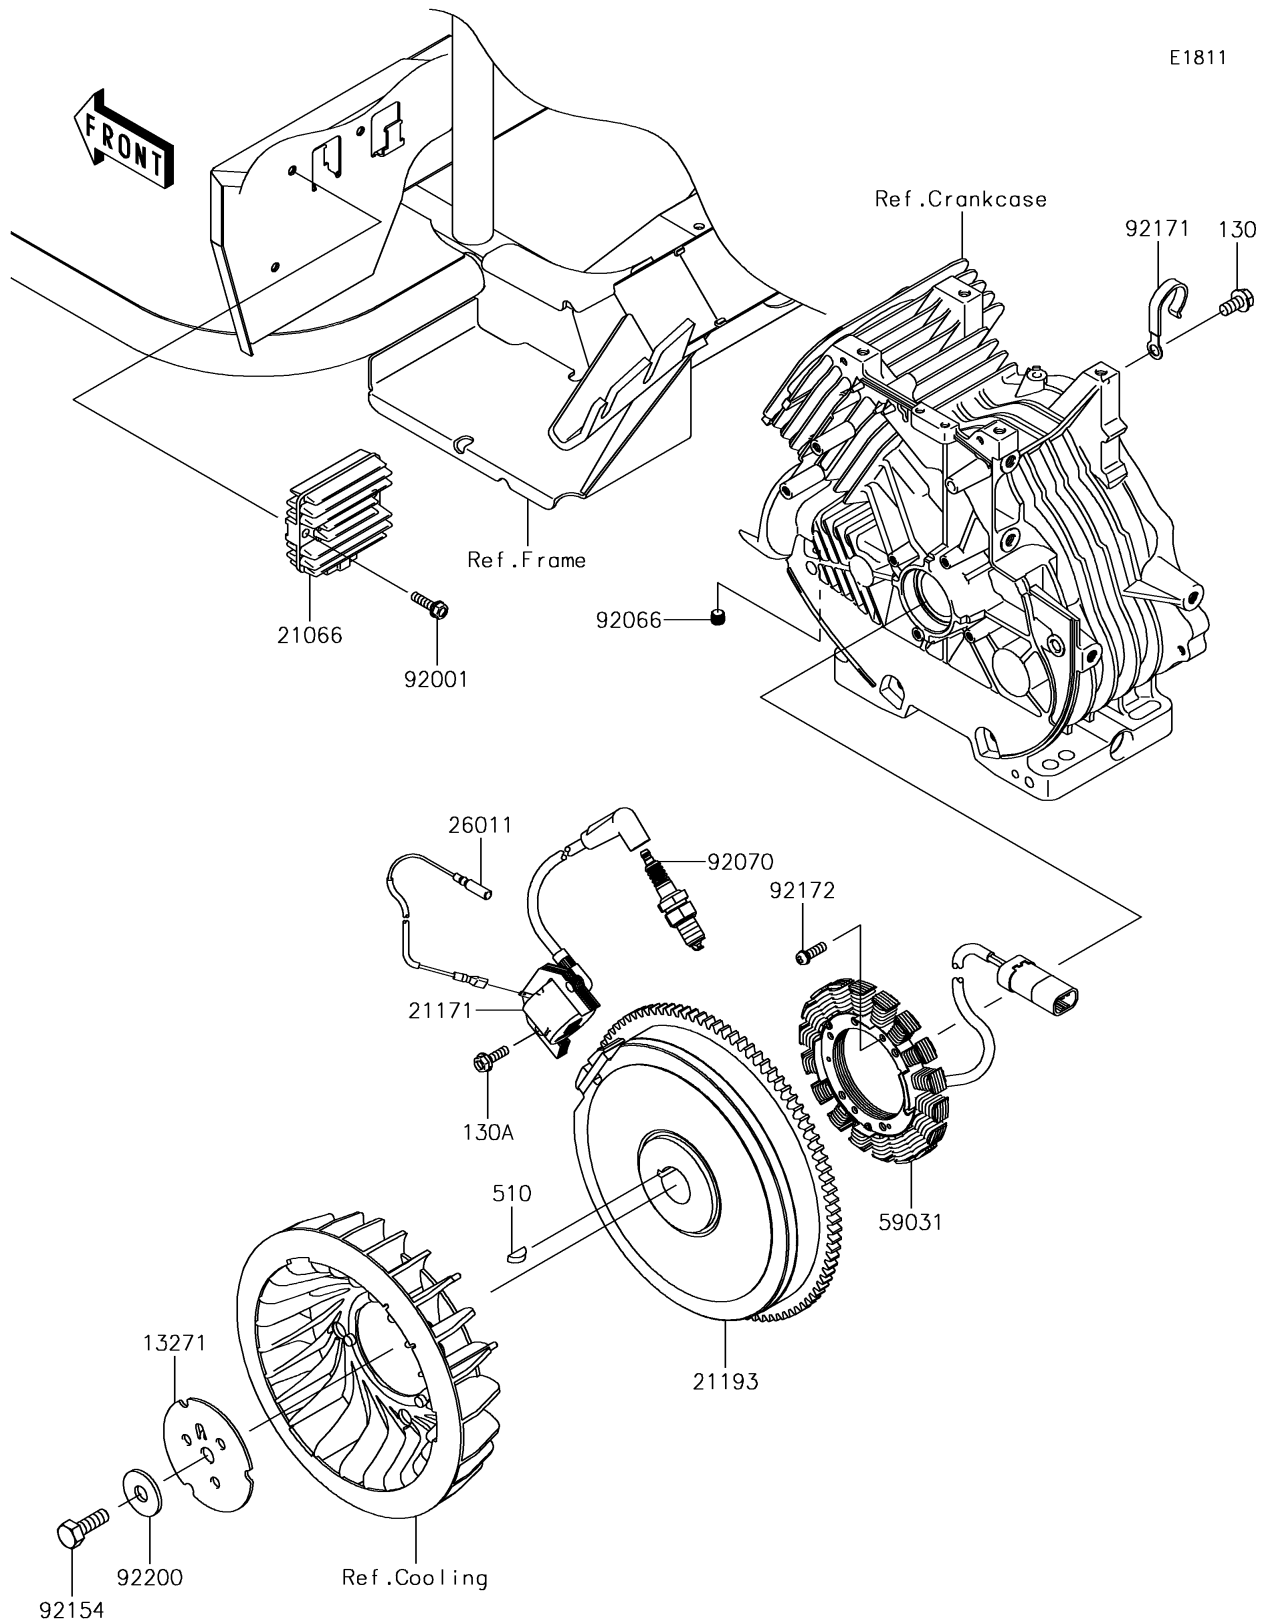

2017 Mule SX 4X4 XC

PARTS DIAGRAM

Generator/Ignition Coil

2017 Mule SX 4X4 XC

PARTS LIST

Generator/Ignition Coil

ITEM NAME

PART NUMBER

QUANTITY
