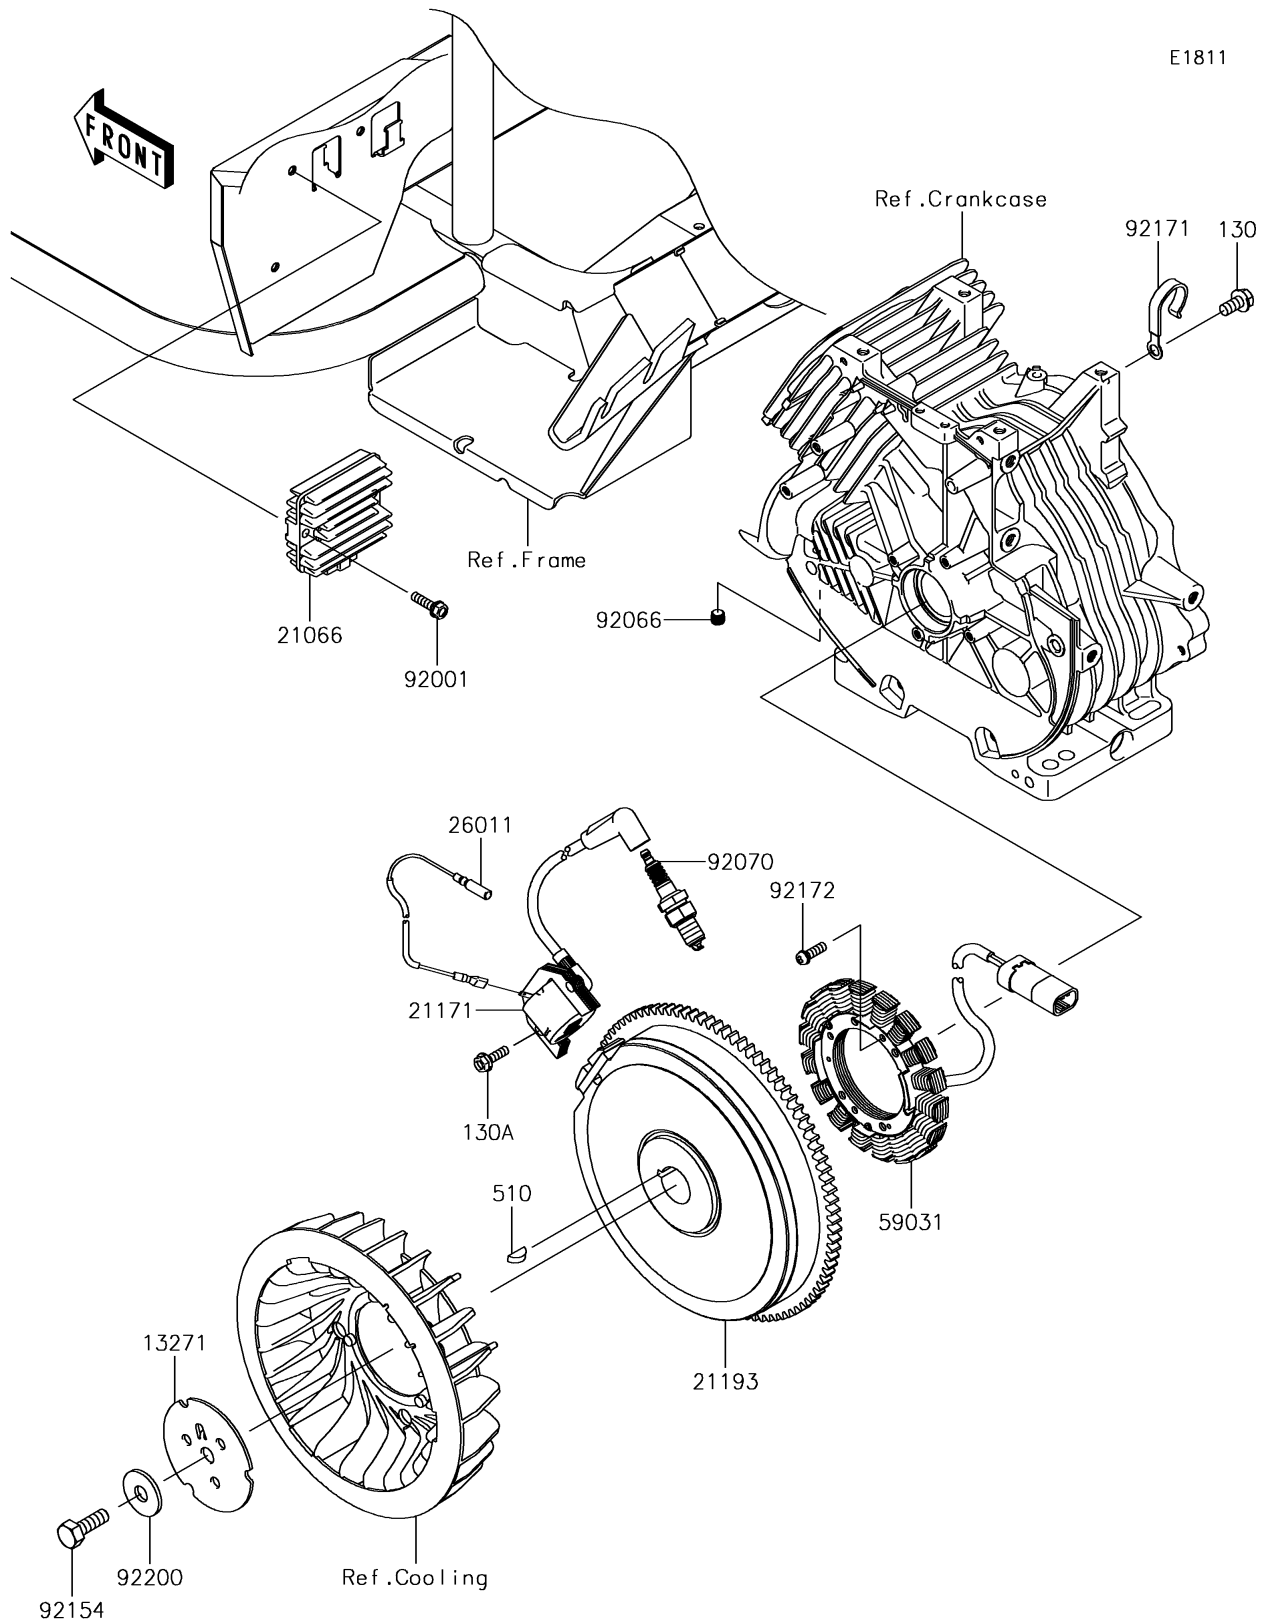

## PARTS DIAGRAM

### Generator/Ignition Coil

## PARTS LIST

### Generator/Ignition Coil

| ITEM NAME                                  | PART NUMBER | QUANTITY |
|--|-------------|----------|
| PLATE,FAN (Ref # 13271)                    | 13271-7029  | 1        |
| REGULATOR-VOLTAGE (Ref # 21066)            | 21066-0039  | 1        |
| COIL-ASSY-IGNITION (Ref # 21171)           | 21171-7035  | 1        |
| FLYWHEEL-ASSY (Ref # 21193)                | 21193-0025  | 1        |
| WIRE-LEAD (Ref # 26011)                    | 26011-7014  | 1        |
| COIL-CHARGING (Ref # 59031)                | 59031-2132  | 1        |
| BOLT,FLANGED,6X22 (Ref # 92001)            | 92001-1352  | 2        |
| PLUG (Ref # 92066)                         | 92066-0762  | 1        |
| PLUG-SPARK,BPR5ES(NGK),SOLID (Ref # 92070) | 92070-2088  | 1        |
| BOLT,12X30 (Ref # 92154)                   | 92154-7003  | 1        |
| CLAMP (Ref # 92171)                        | 92171-7005  | 1        |
| SCREW,5X20 (Ref # 92172)                   | 92172-7018  | 4        |
| WASHER (Ref # 92200)                       | 92200-7002  | 1        |
| BOLT-FLANGED,8X16 (Ref # 130)              | 130AA0816   | 1        |
| BOLT-FLANGED,6X20 (Ref # 130A)             | 130BA0620   | 2        |
| KEY-WOODRUFF (Ref # 510)                   | 510A5100    | 1        |