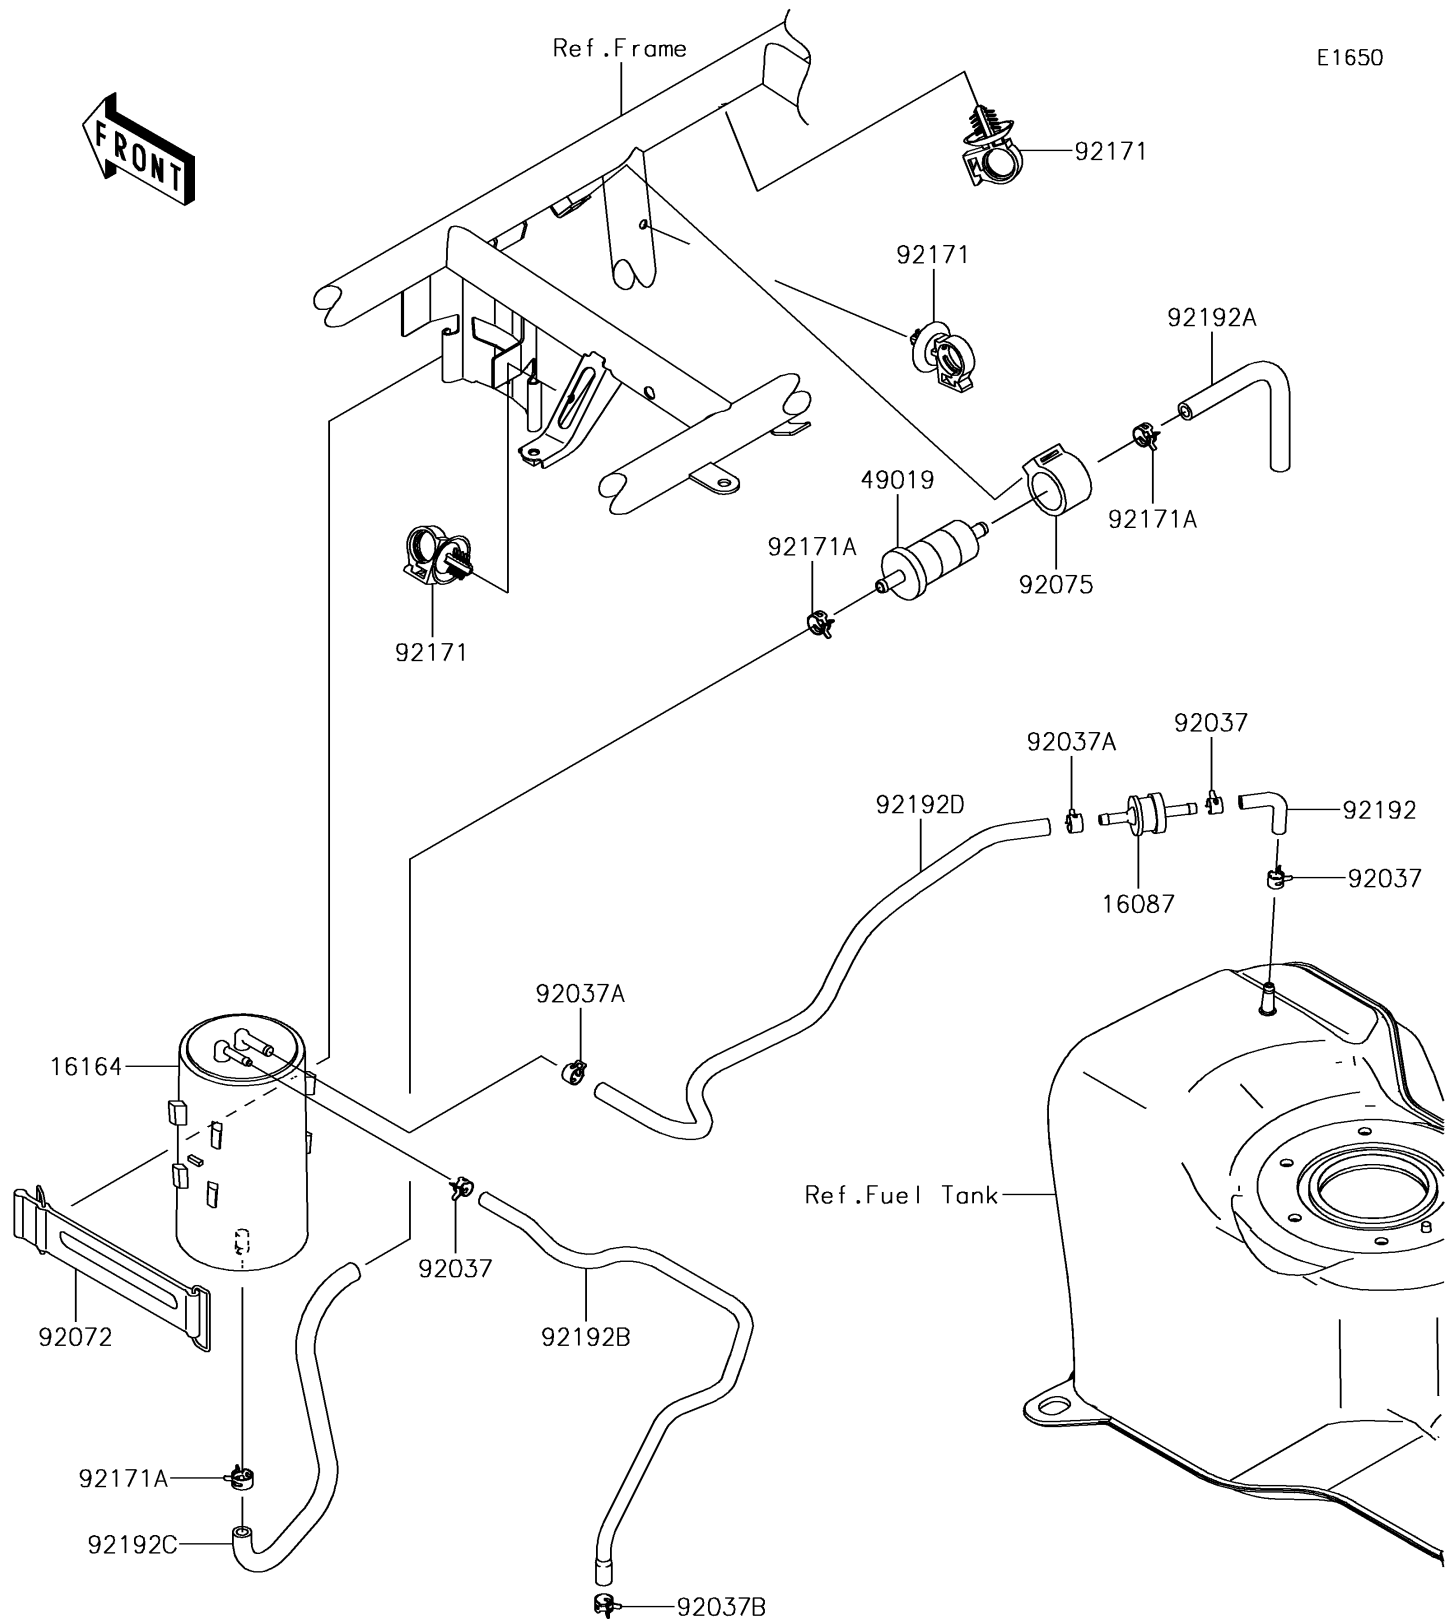

2017 Mule SX 4X4 XC

PARTS DIAGRAM

Fuel Evaporative System

2017 Mule SX 4X4 XC

PARTS LIST

Fuel Evaporative System

ITEM NAME	PART NUMBER	QUANTITY
VALVE-CHECK (Ref # 16087)	16087-0008	1
CANISTER (Ref # 16164)	16164-0013	1
FILTER-FUEL (Ref # 49019)	49019-1055	1
CLAMP,TUBE (Ref # 92037)	92037-1461	3
CLAMP,TUBE (Ref # 92037A)	92037-1505	2
CLAMP (Ref # 92037B)	92037-2113	1
BAND,L=168 (Ref # 92072)	92072-1306	1
DAMPER,FUEL FILTER (Ref # 92075)	92075-1853	1
CLAMP (Ref # 92171)	92171-0453	3
CLAMP (Ref # 92171A)	92171-0515	3
TUBE,FUEL TANK-CHECK VALVE (Ref # 92192)	92192-0067	1
TUBE,FILTER-AIR (Ref # 92192A)	92192-0609	1
TUBE,CANISTER-DUCT (Ref # 92192B)	92192-1027	1
TUBE,CANISTER-FILTER (Ref # 92192C)	92192-1639	1
TUBE,VALVE-CANISTER (Ref # 92192D)	92192-1641	1