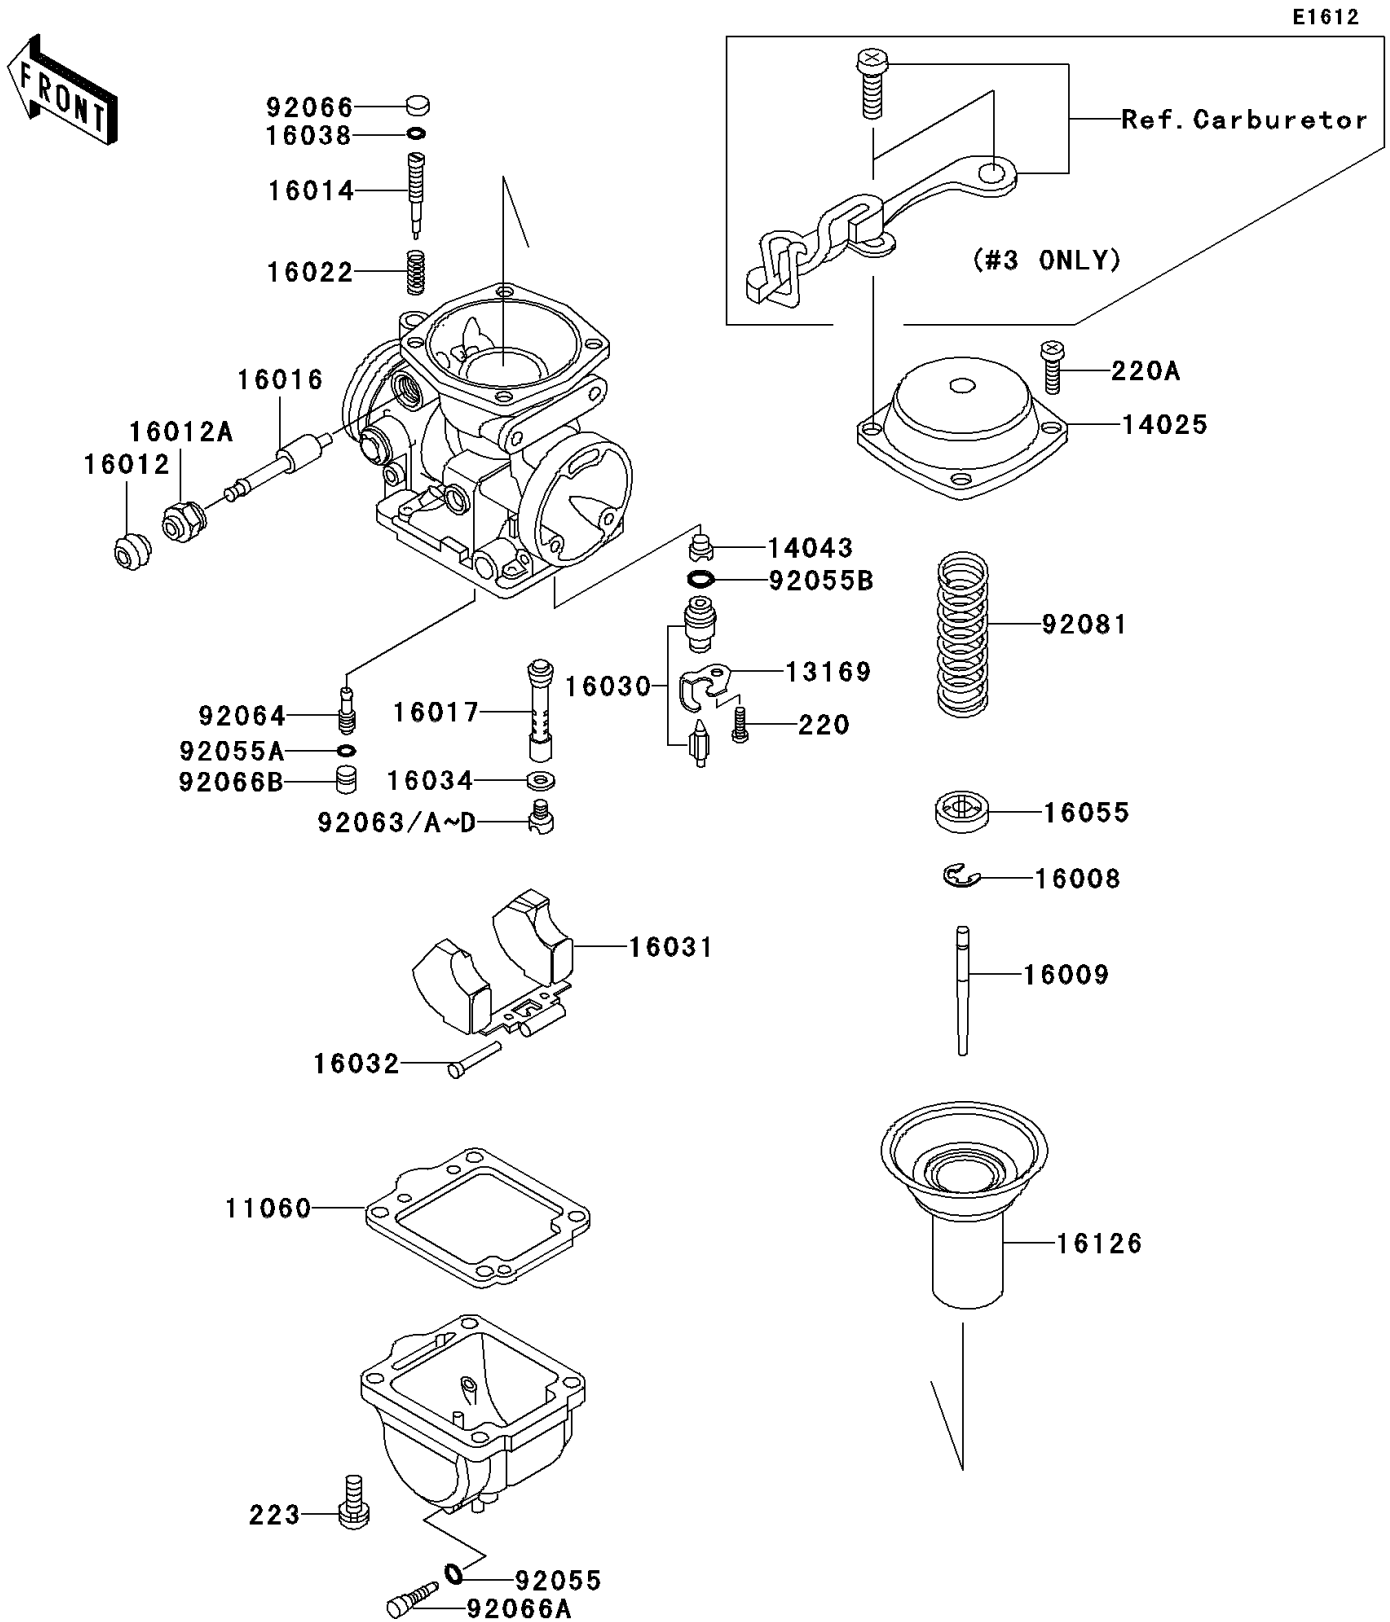

2005 Police 1000

PARTS DIAGRAM

Carburetor Parts

2005 Police 1000

PARTS LIST

Carburetor Parts

ITEM NAME

PART NUMBER

QUANTITY
