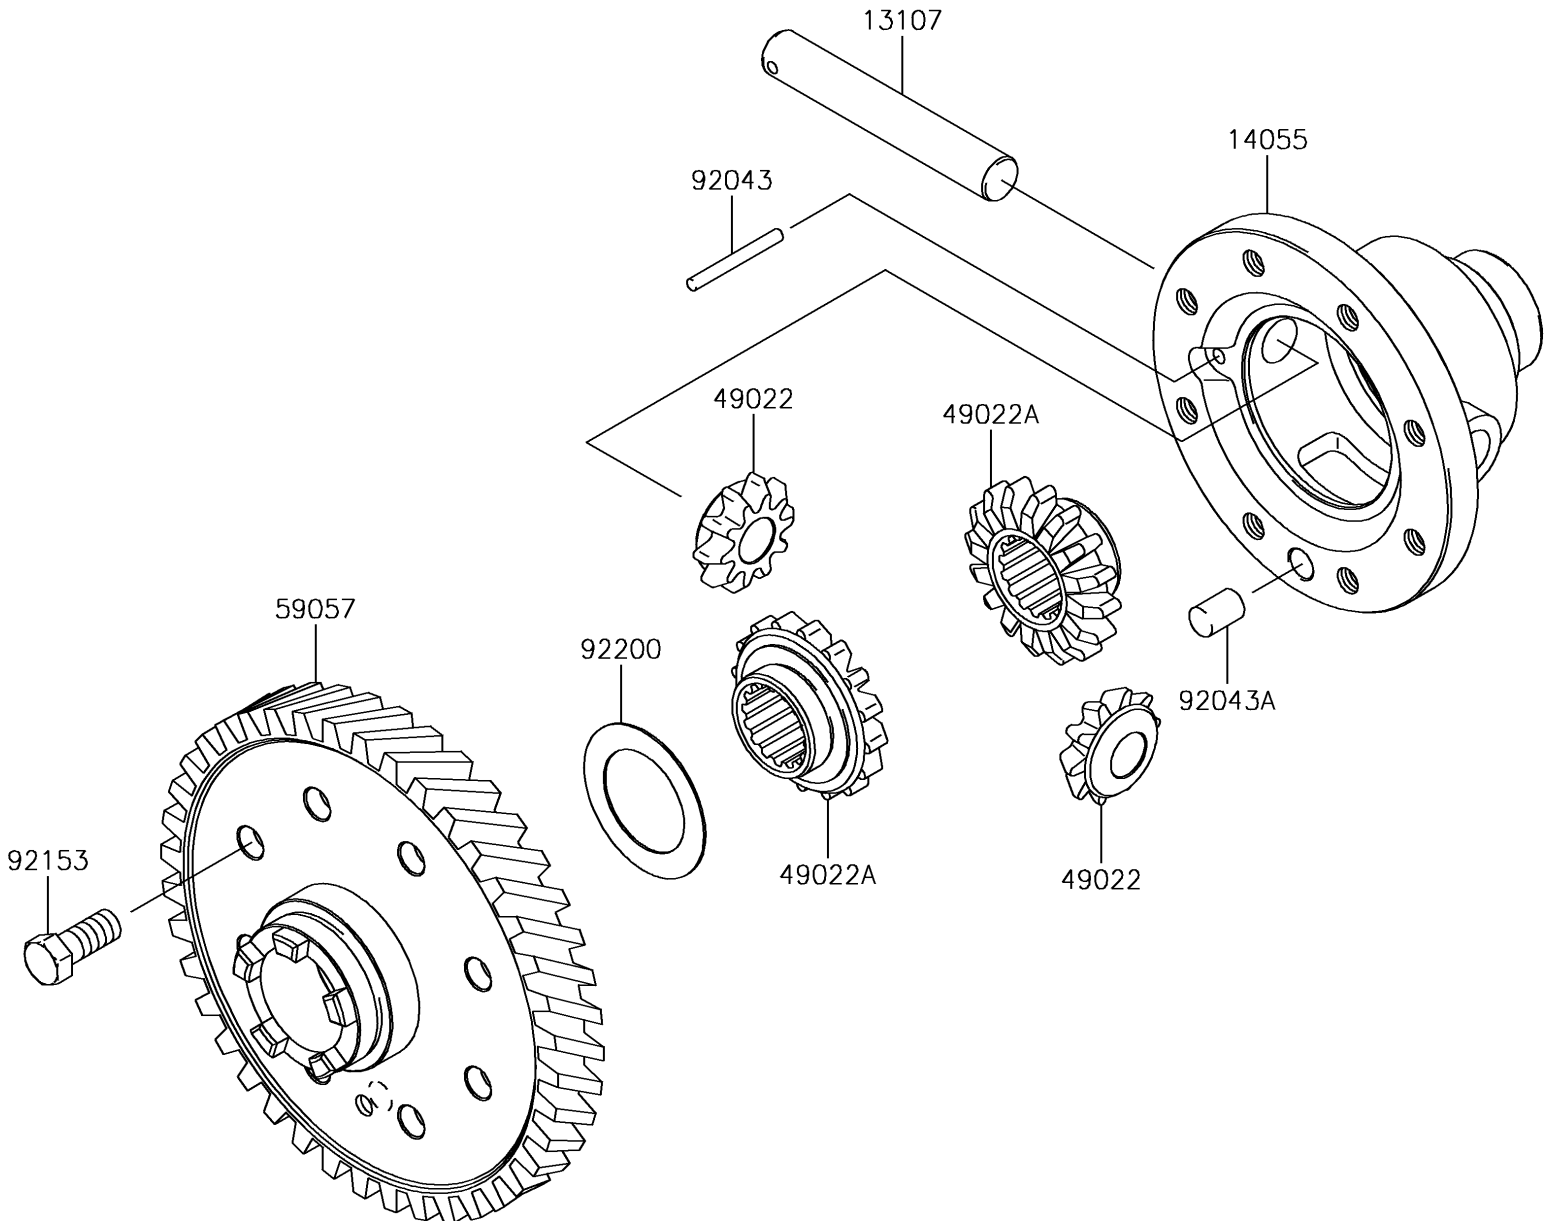

2017 Mule SX 4X4 XC

PARTS DIAGRAM

Differential

E1451

2017 Mule SX 4X4 XC

PARTS LIST

Differential

ITEM NAME	PART NUMBER	QUANTITY
SHAFT,DIFF-GEAR CASE (Ref # 13107)	13107-0042	1
CASE-GEAR,DIFF (Ref # 14055)	14055-0016	1
GEAR-BEVEL,10T (Ref # 49022)	49022-0572	2
GEAR-BEVEL,16T (Ref # 49022A)	49022-0573	2
GEAR-HELICAL,64T (Ref # 59057)	59057-0005	1
PIN,4X37.8 (Ref # 92043)	92043-0052	1
PIN,10X14 (Ref # 92043A)	92043-1506	1
BOLT,10X22 (Ref # 92153)	92153-0590	8
WASHER (Ref # 92200)	92200-1077	1