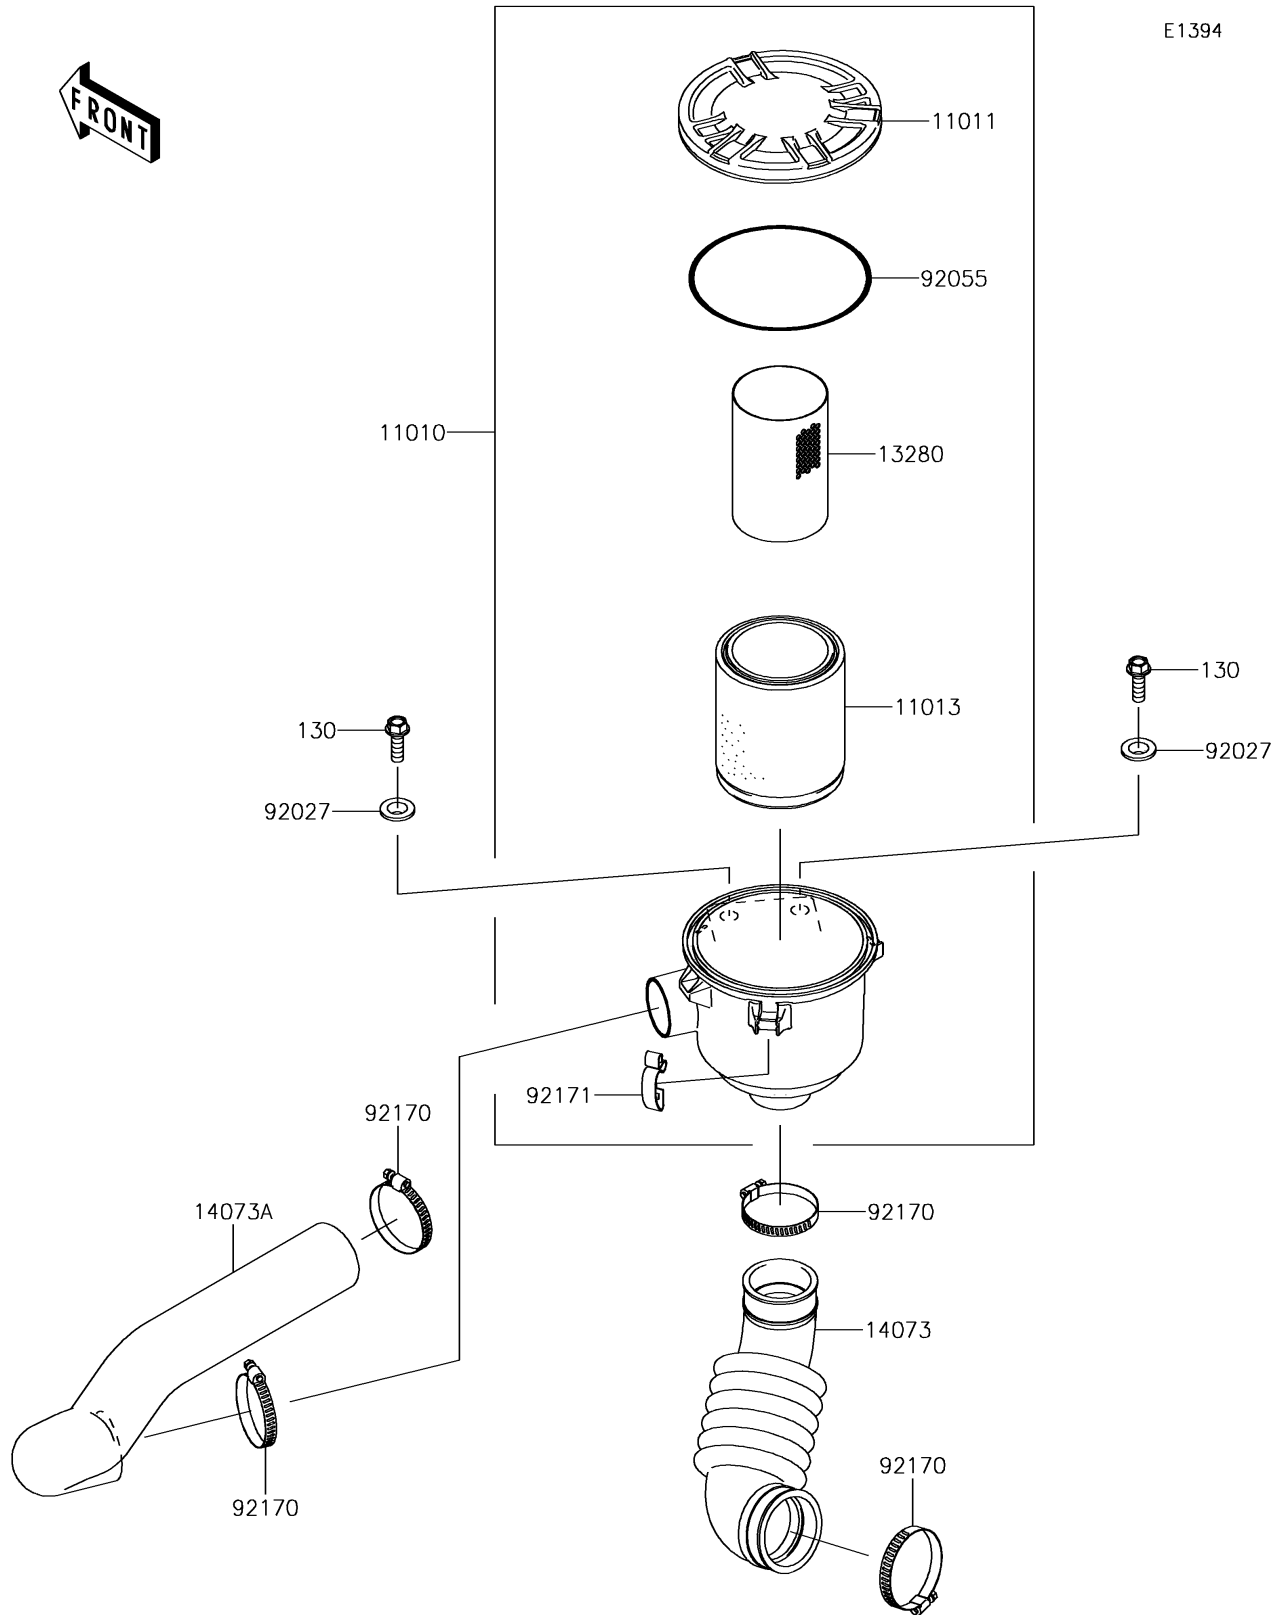

2018 MULE SX™ 4x4 XC

PARTS DIAGRAM

Air Cleaner-Belt Converter

2018 MULE SX™ 4x4 XC

PARTS LIST

Air Cleaner-Belt Converter

ITEM NAME

PART NUMBER

QUANTITY
