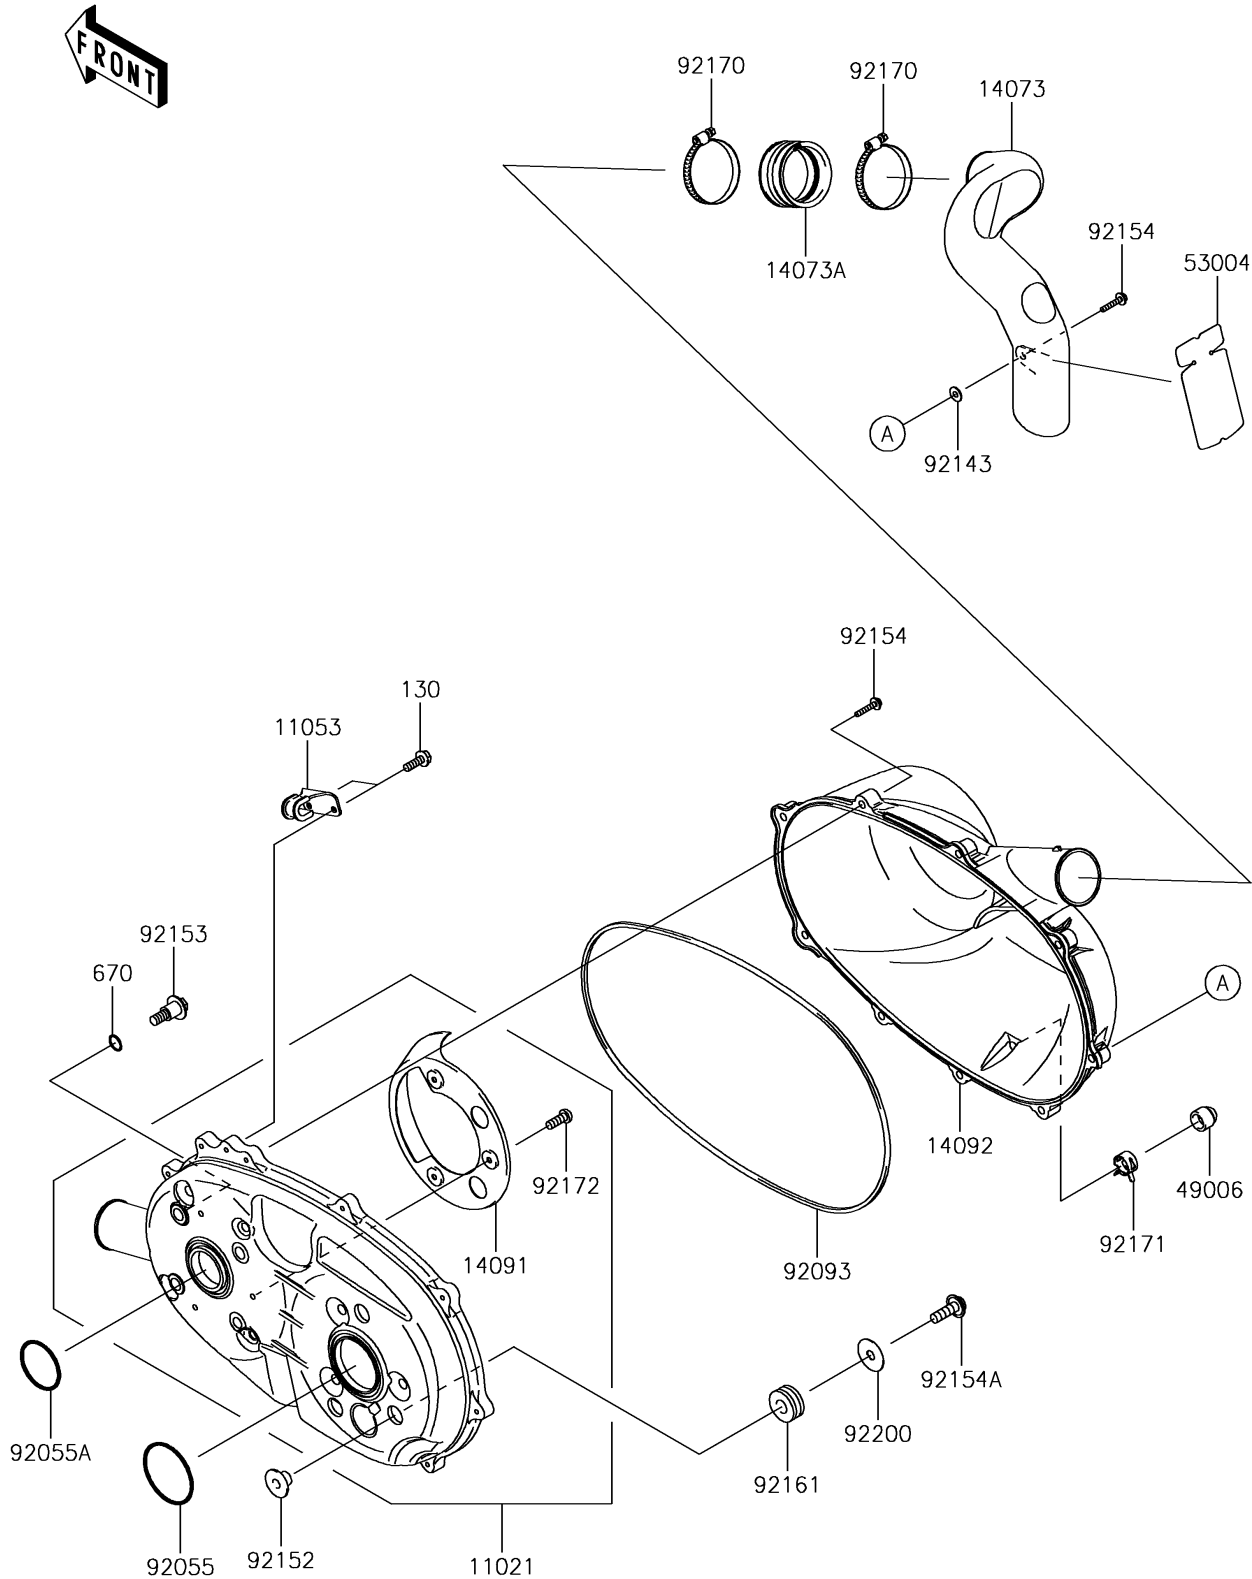

2017 Mule SX 4X4 XC

PARTS DIAGRAM

Converter Cover

E1393

2017 Mule SX 4X4 XC

PARTS LIST

Converter Cover

ITEM NAME

PART NUMBER

QUANTITY
