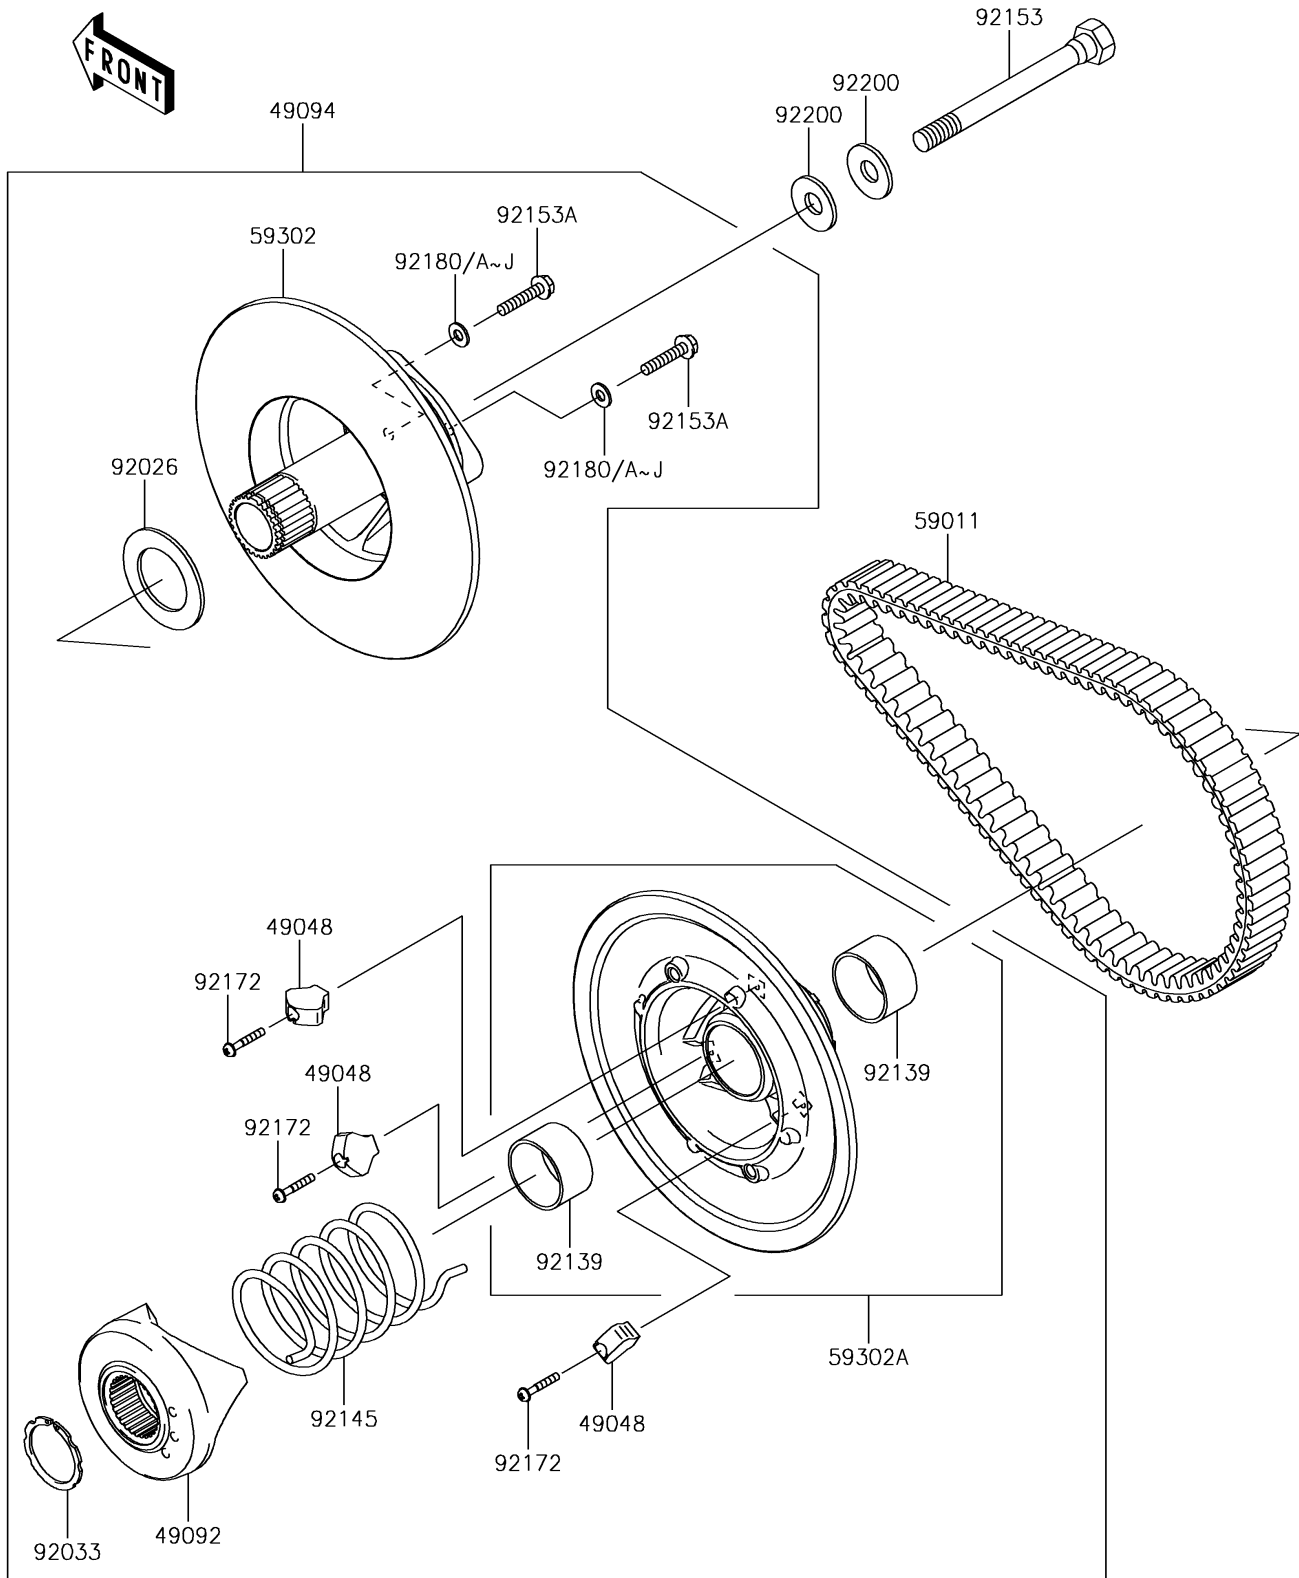

2018 MULE SX™ 4x4 XC

PARTS DIAGRAM

Driven Converter/Drive Belt

E1392

2018 MULE SX™ 4x4 XC

PARTS LIST

Driven Converter/Drive Belt

ITEM NAME

PART NUMBER

QUANTITY
