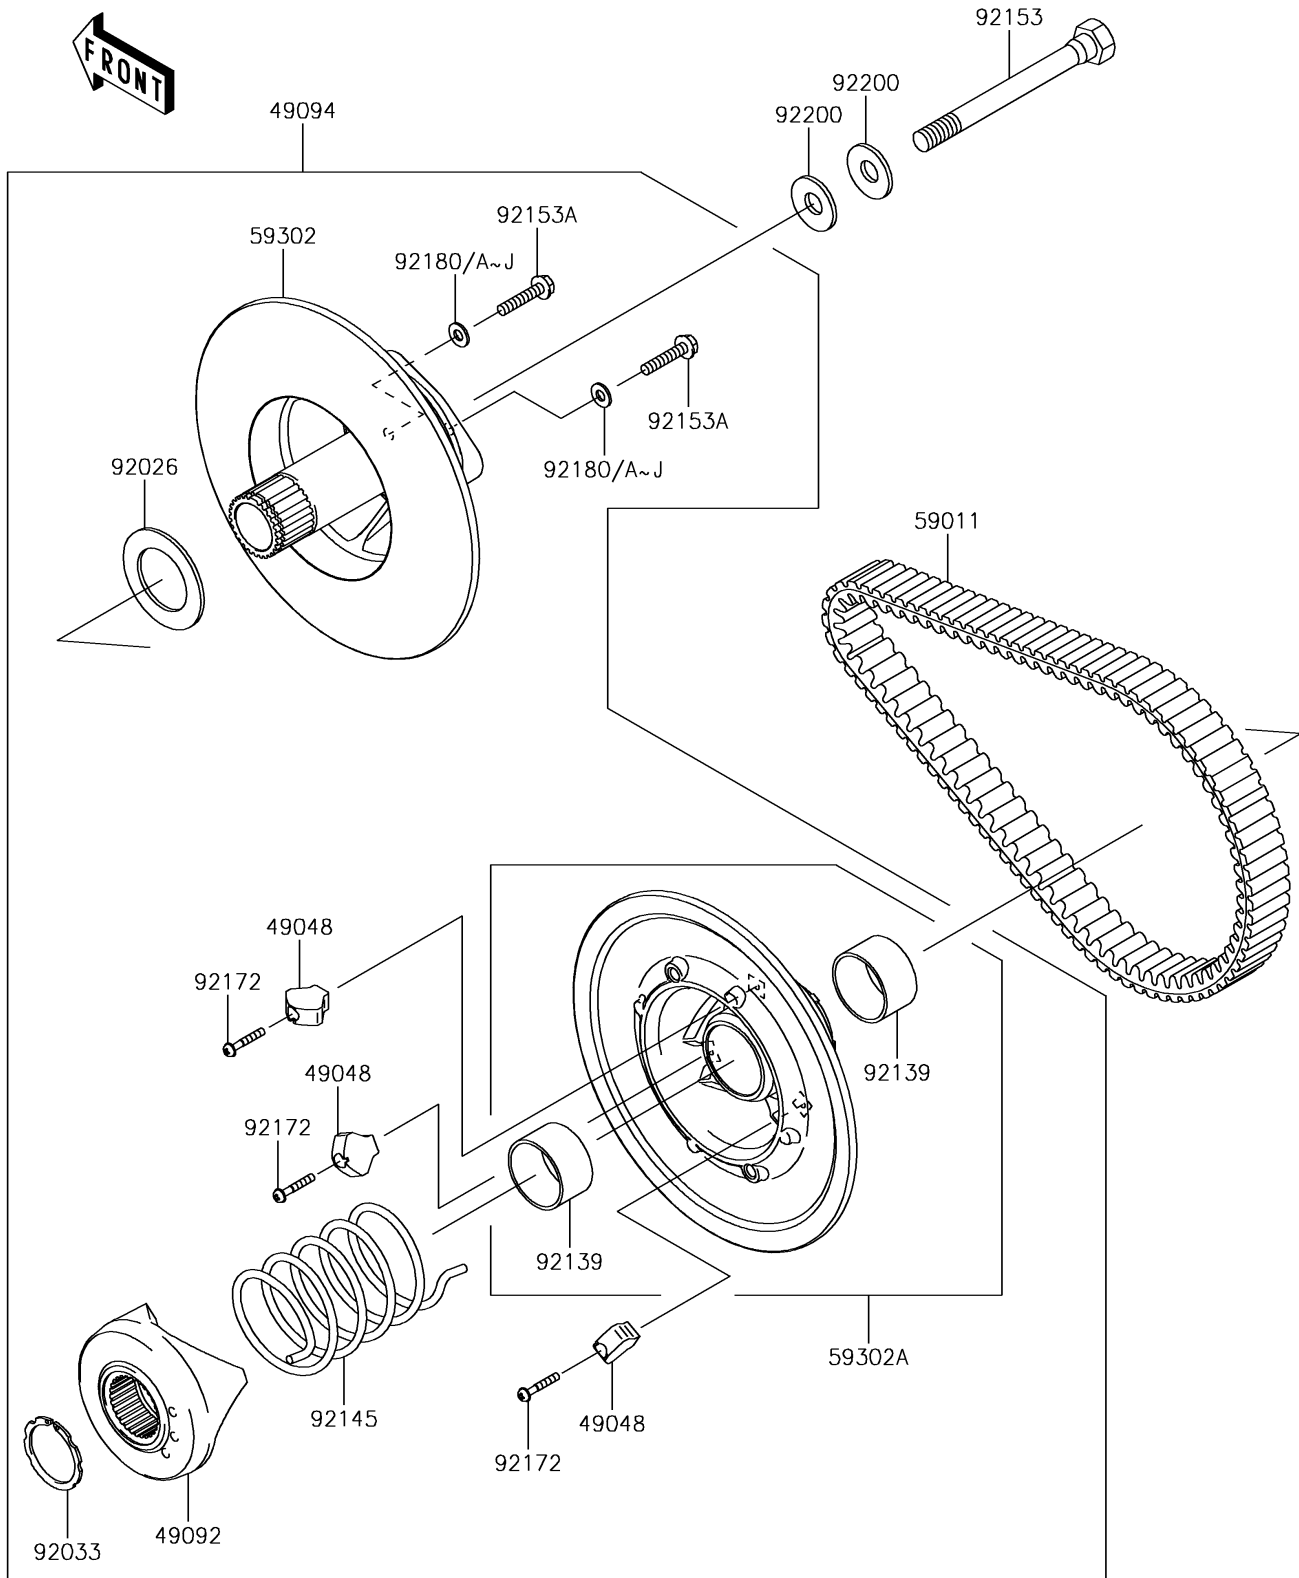

2017 Mule SX 4X4 XC

PARTS DIAGRAM

Driven Converter/Drive Belt

E1392

2017 Mule SX 4X4 XC

PARTS LIST

Driven Converter/Drive Belt

ITEM NAME

PART NUMBER

QUANTITY
