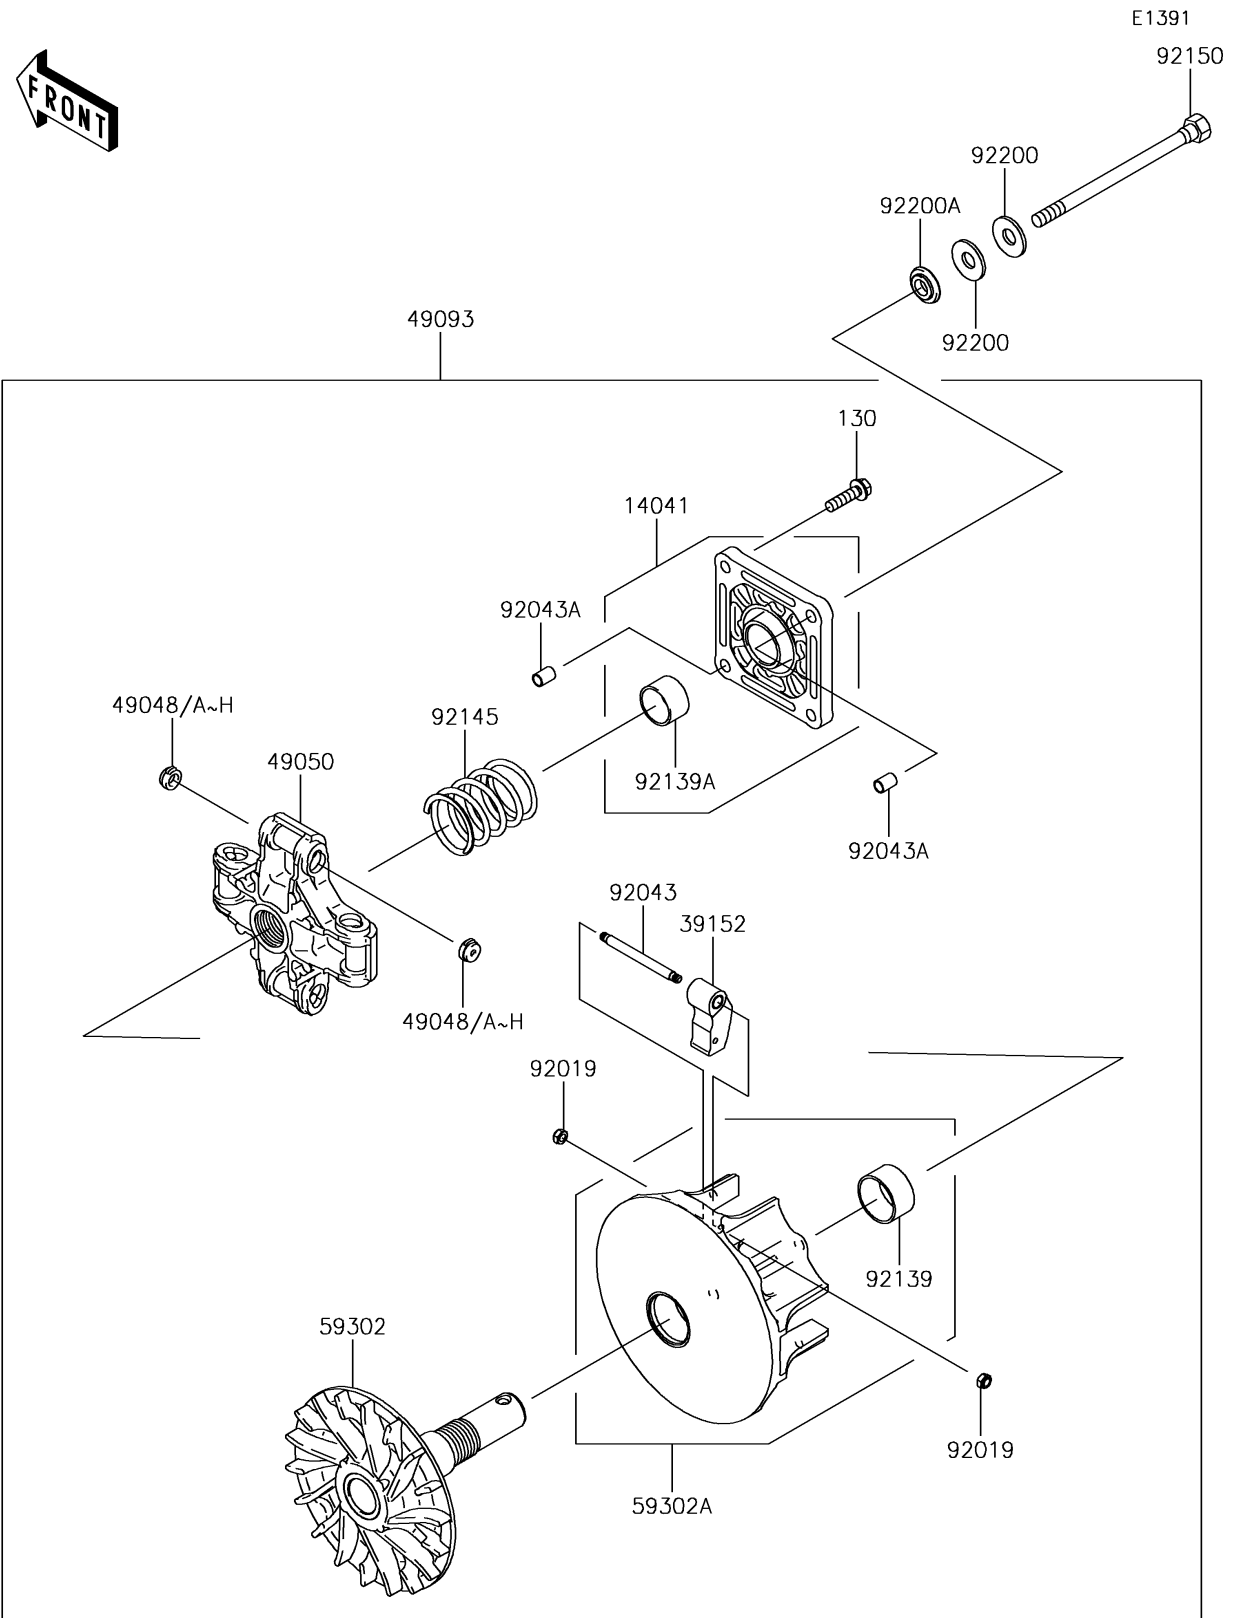

2017 Mule SX 4X4 XC

PARTS DIAGRAM

Drive Converter

2017 Mule SX 4X4 XC

PARTS LIST

Drive Converter

ITEM NAME

PART NUMBER

QUANTITY
