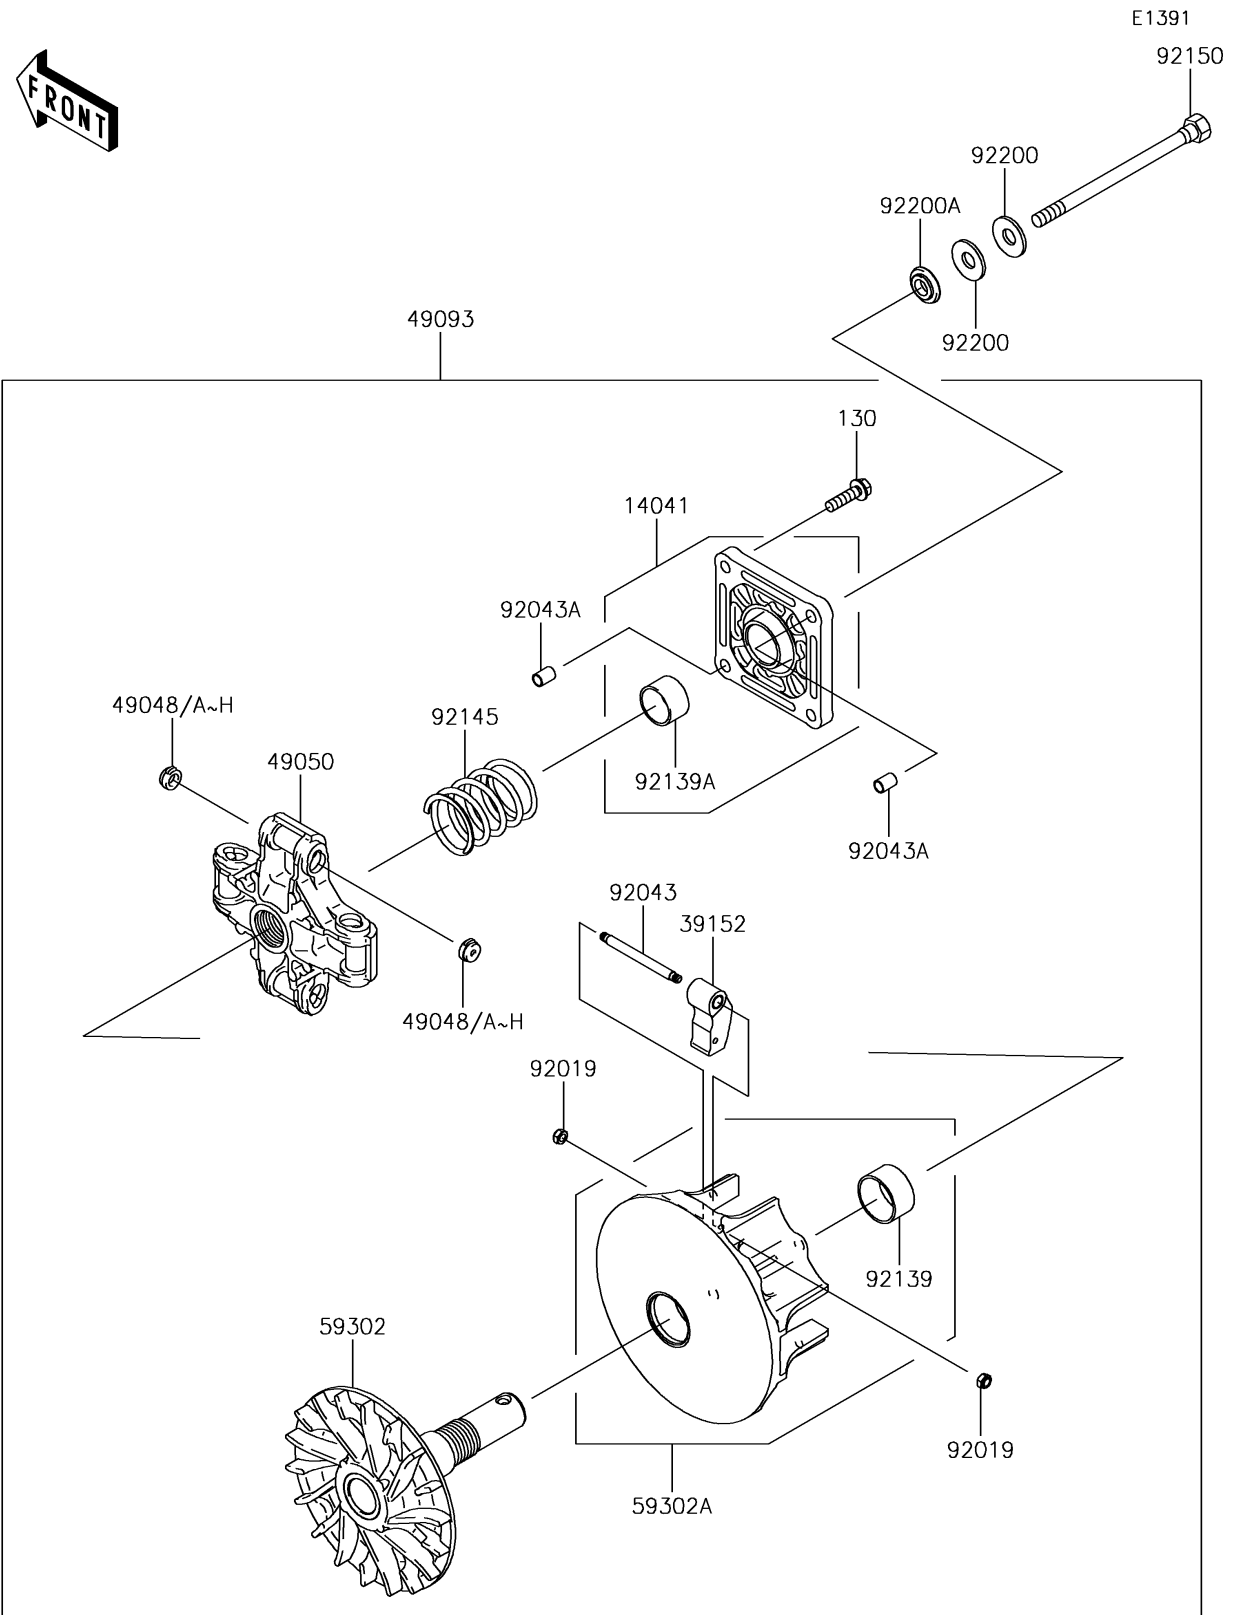

2017 MULE SX™ 4x4 XC

PARTS DIAGRAM

Drive Converter

2017 MULE SX™ 4x4 XC

PARTS LIST

Drive Converter

ITEM NAME

PART NUMBER

QUANTITY
