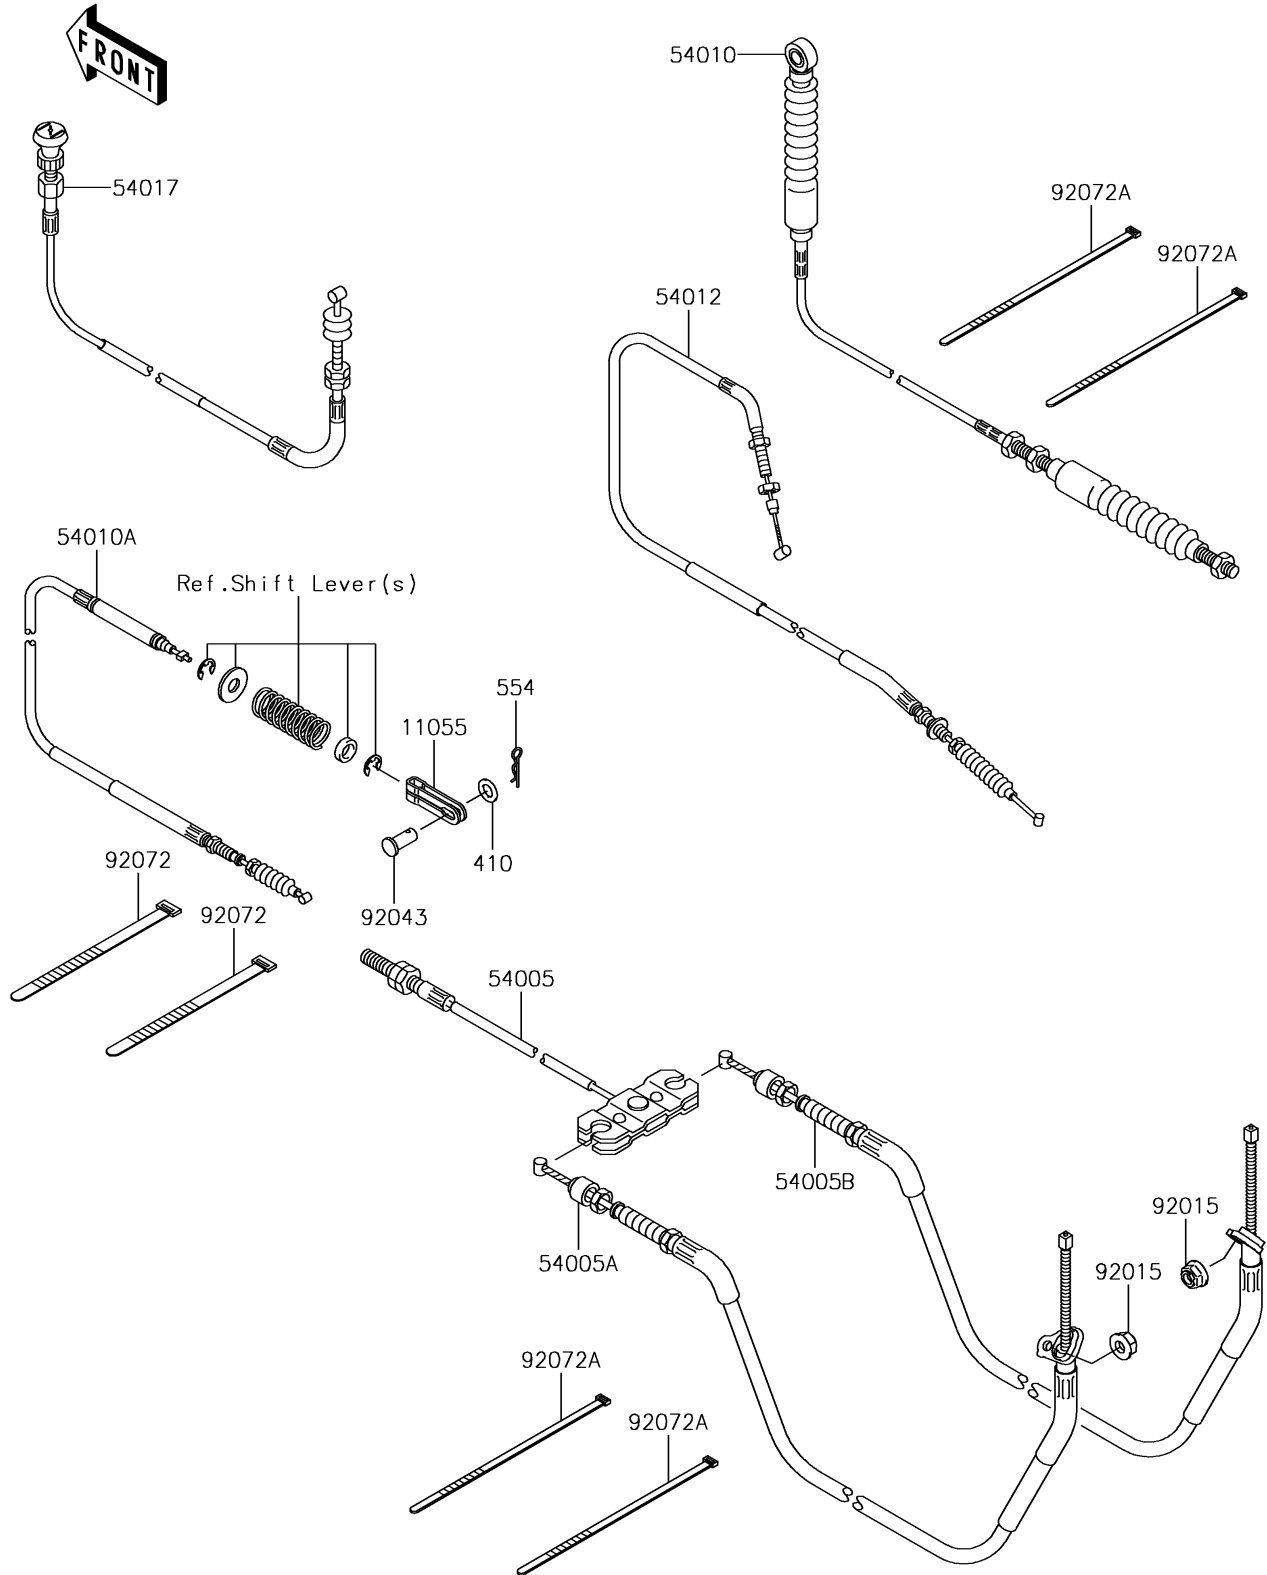

2018 MULE SX™

PARTS DIAGRAM

Cables

F2540

2018 MULE SX™

PARTS LIST

Cables

ITEM NAME

PART NUMBER

QUANTITY
