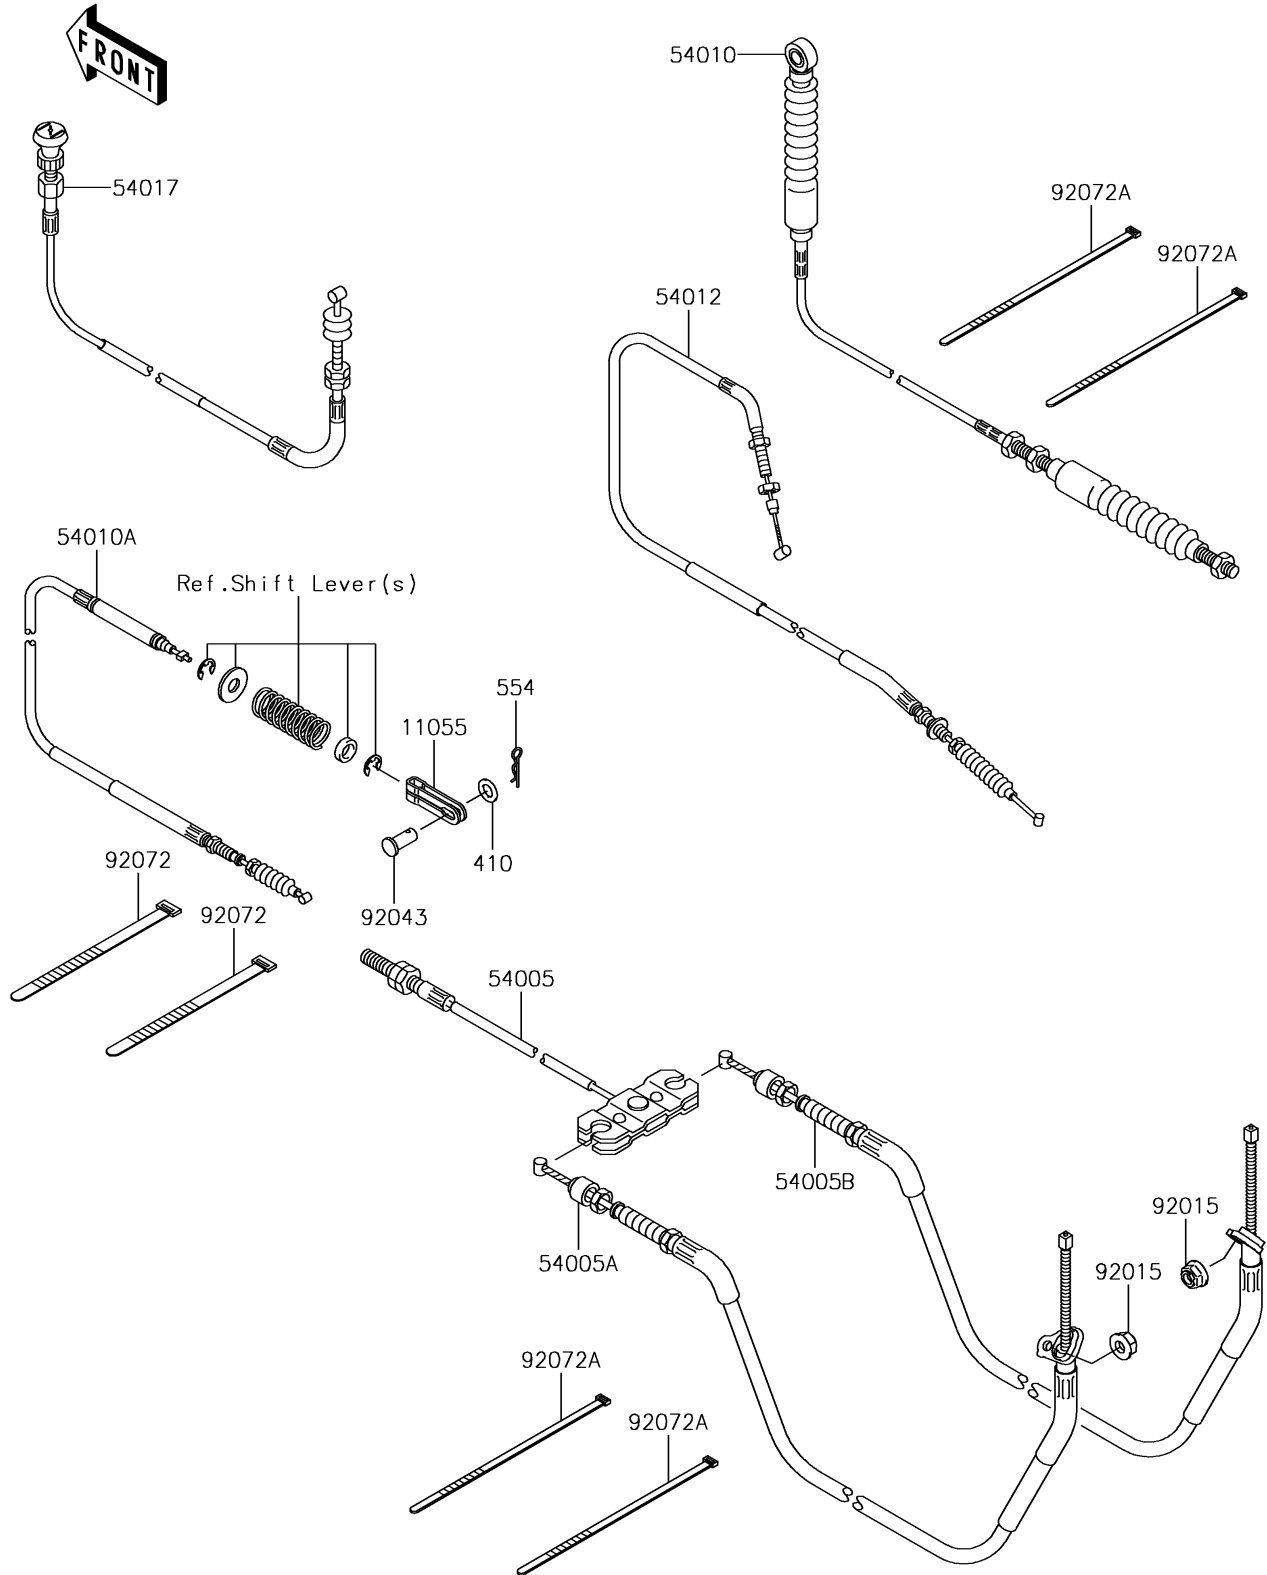

2017 MULE SX™

PARTS DIAGRAM

Cables

F2540

2017 MULE SX™

PARTS LIST

Cables

ITEM NAME

PART NUMBER

QUANTITY
