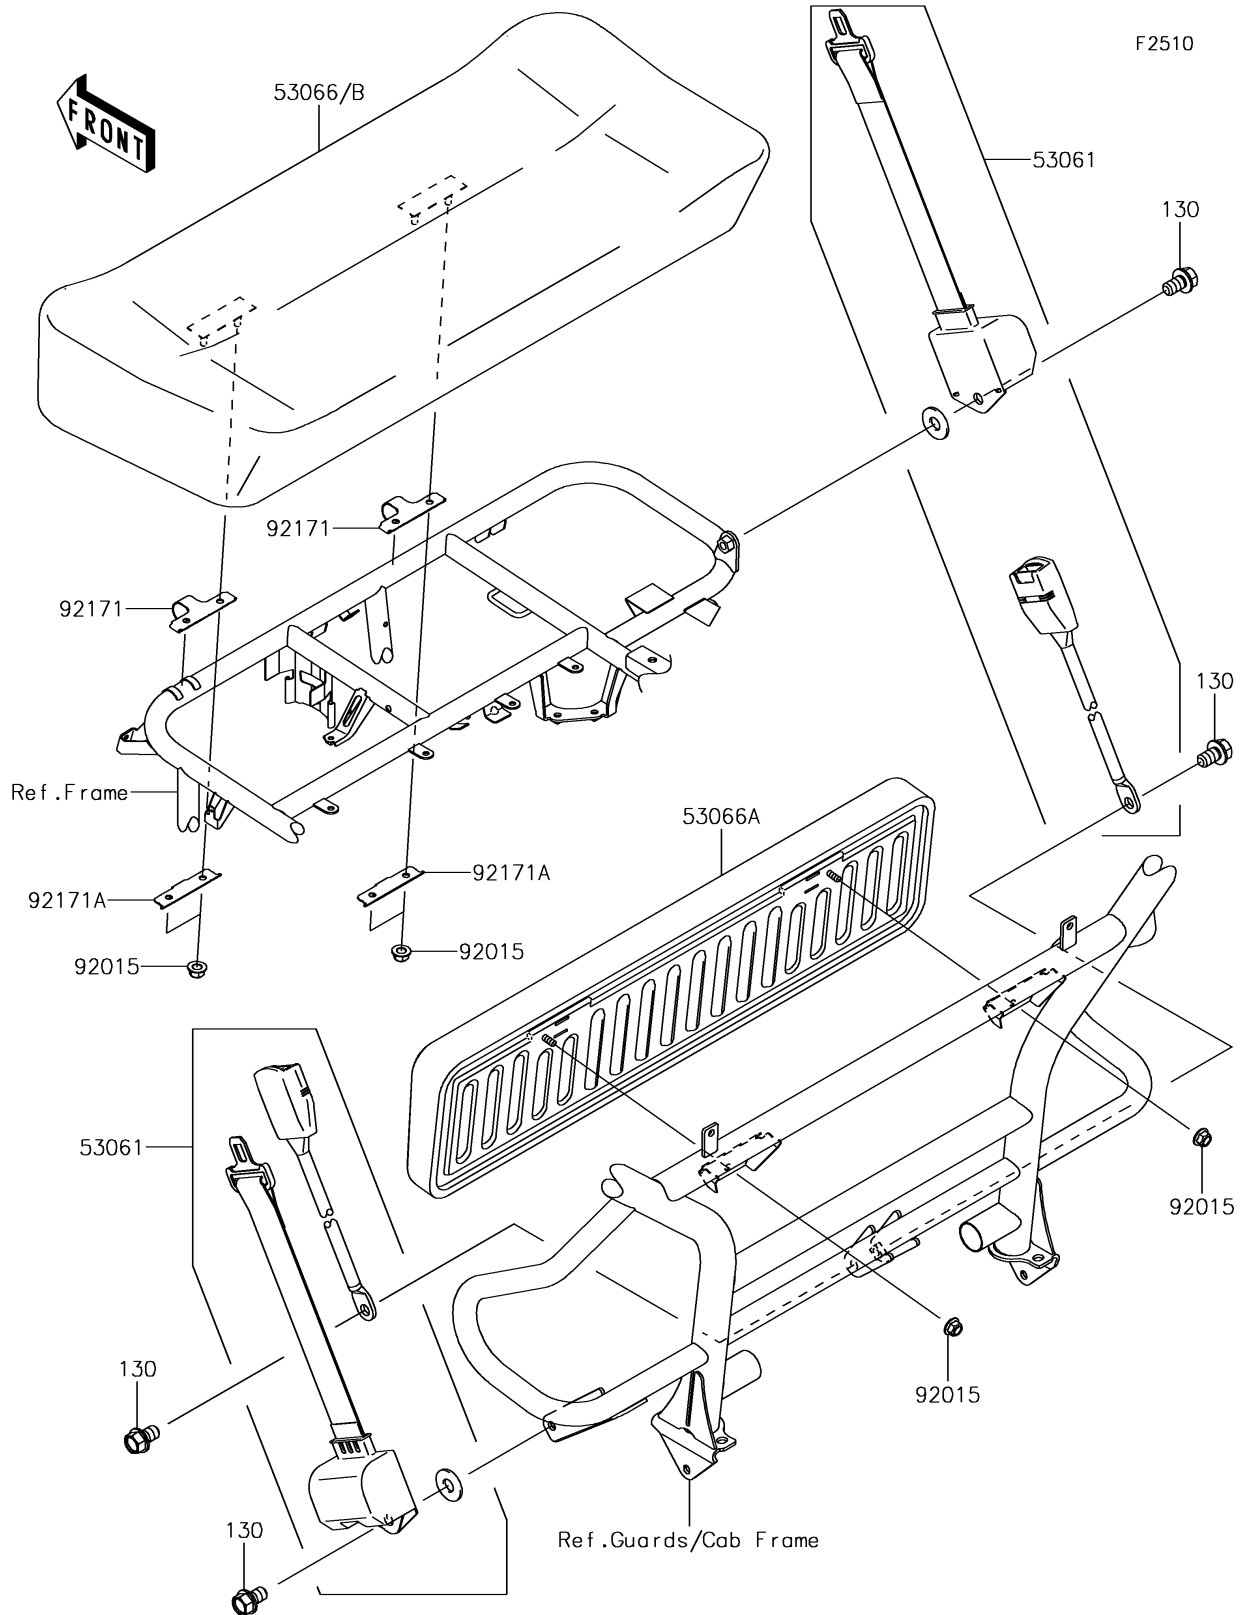

2018 MULE SX™

PARTS DIAGRAM

Seat

2018 MULE SX™

PARTS LIST

Seat

ITEM NAME

PART NUMBER

QUANTITY
