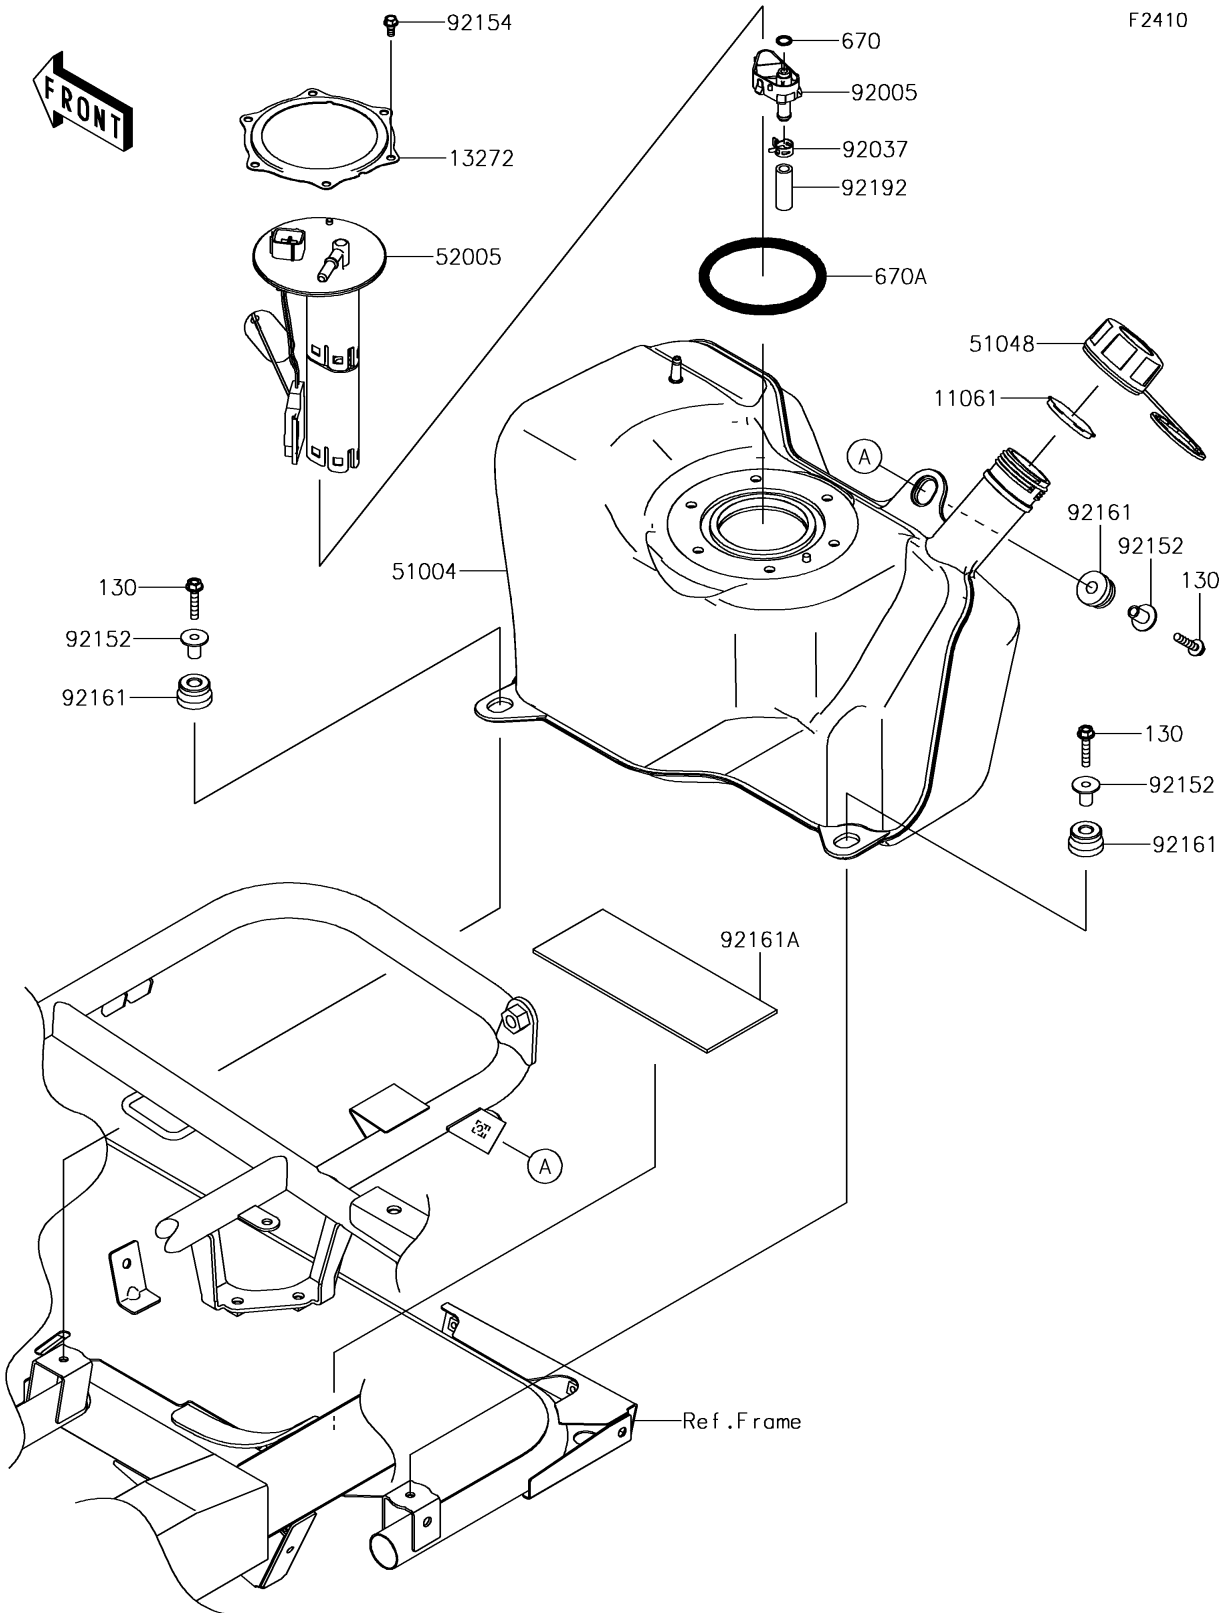

2017 MULE SX™

PARTS DIAGRAM

Fuel Tank

2017 MULE SX™

PARTS LIST

Fuel Tank

ITEM NAME	PART NUMBER	QUANTITY
GASKET,FUEL TANK CAP (Ref # 11061)	11061-0395	1
PLATE (Ref # 13272)	13272-1398	1
TANK-FUEL (Ref # 51004)	51004-0010	1
CAP-ASSY-TANK,FUEL (Ref # 51048)	51048-0026	1
GAUGE,FUEL (Ref # 52005)	52005-0757	1
FITTING (Ref # 92005)	92005-0813	1
CLAMP,HOSE CLIP (Ref # 92037)	92037-1181	1
COLLAR,6.8X10X18.1 (Ref # 92152)	92152-1867	3
BOLT,FUEL PUMP (Ref # 92154)	92154-1326	6
DAMPER,10X28X17 (Ref # 92161)	92161-1614	3
DAMPER,80X200X3.175 (Ref # 92161A)	92161-1645	1
TUBE,8X13X37 (Ref # 92192)	92192-1622	1
BOLT-FLANGED,6X30 (Ref # 130)	130BA0630	3
O RING,9MM (Ref # 670)	670E1509	1
O RING (Ref # 670A)	670E5090	1