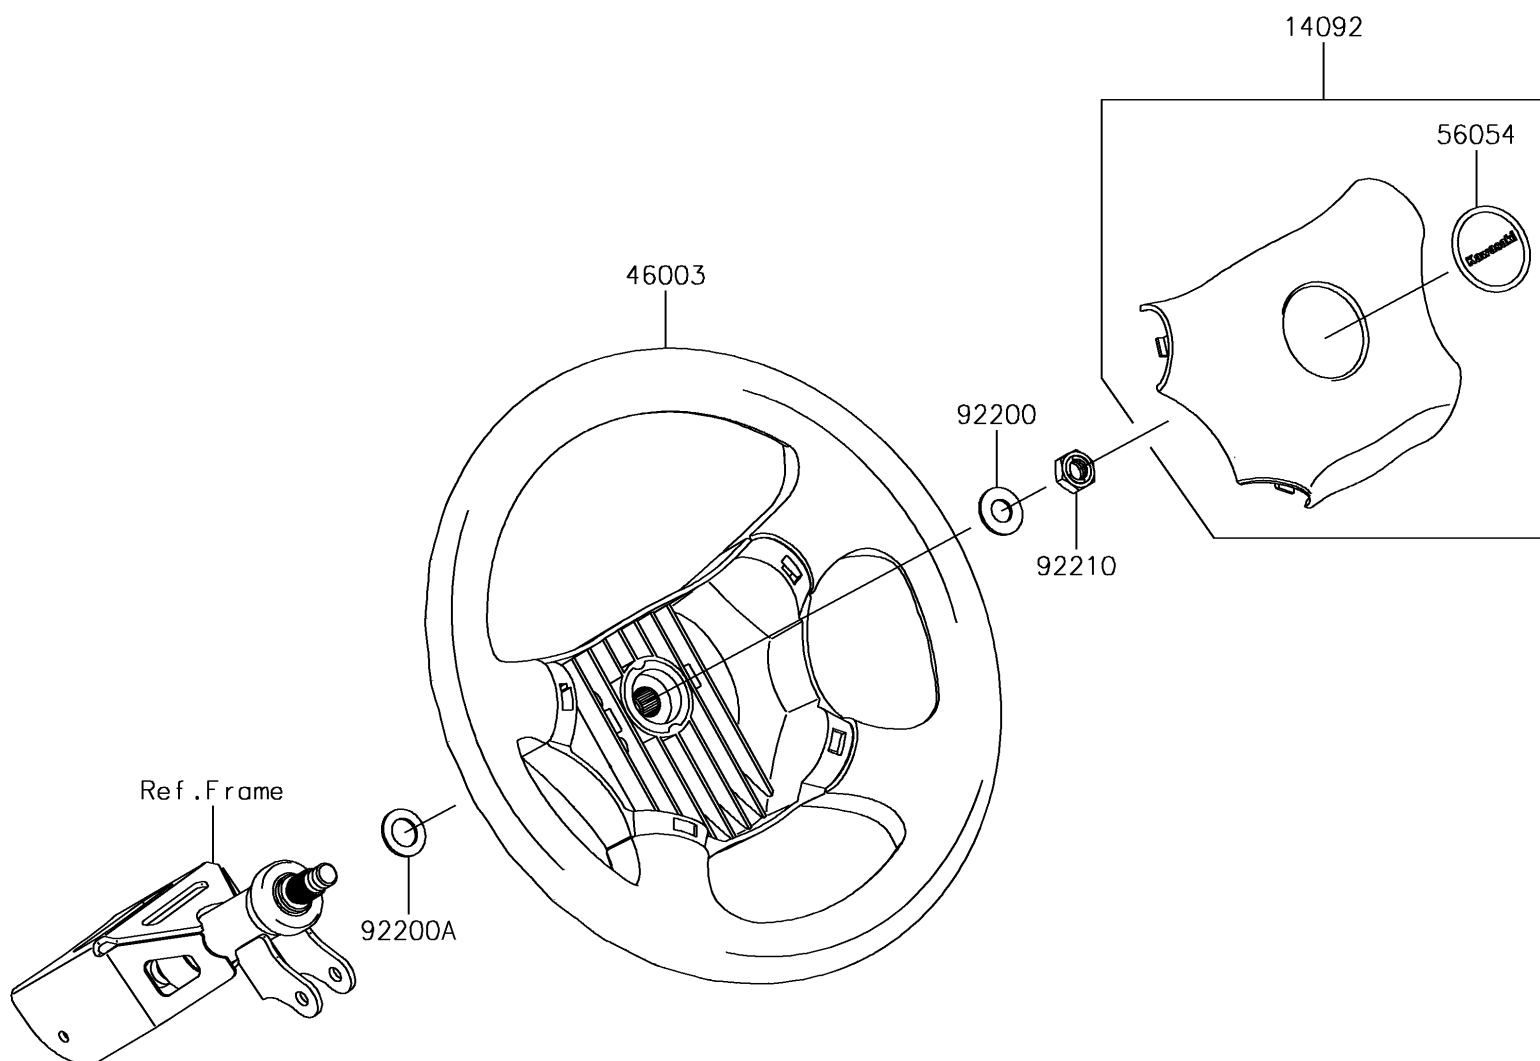

## PARTS DIAGRAM

### Steering Wheel

**Kawasaki**

Let the Good Times Roll®

F2311

## PARTS LIST

### Steering Wheel

ITEM NAME	PART NUMBER	QUANTITY
COVER,HORN SWITCH (Ref # 14092)	14092-1029	1
HANDLE (Ref # 46003)	46003-0595	1
MARK,CENTER LOGO,KAWASAKI (Ref # 56054)	56054-1188	1
WASHER,12.1X25X1.6 (Ref # 92200)	92200-0455	1
WASHER,15X25X1.6 (Ref # 92200A)	92200-0460	1
NUT,LOCK,12MM (Ref # 92210)	92210-1249	1