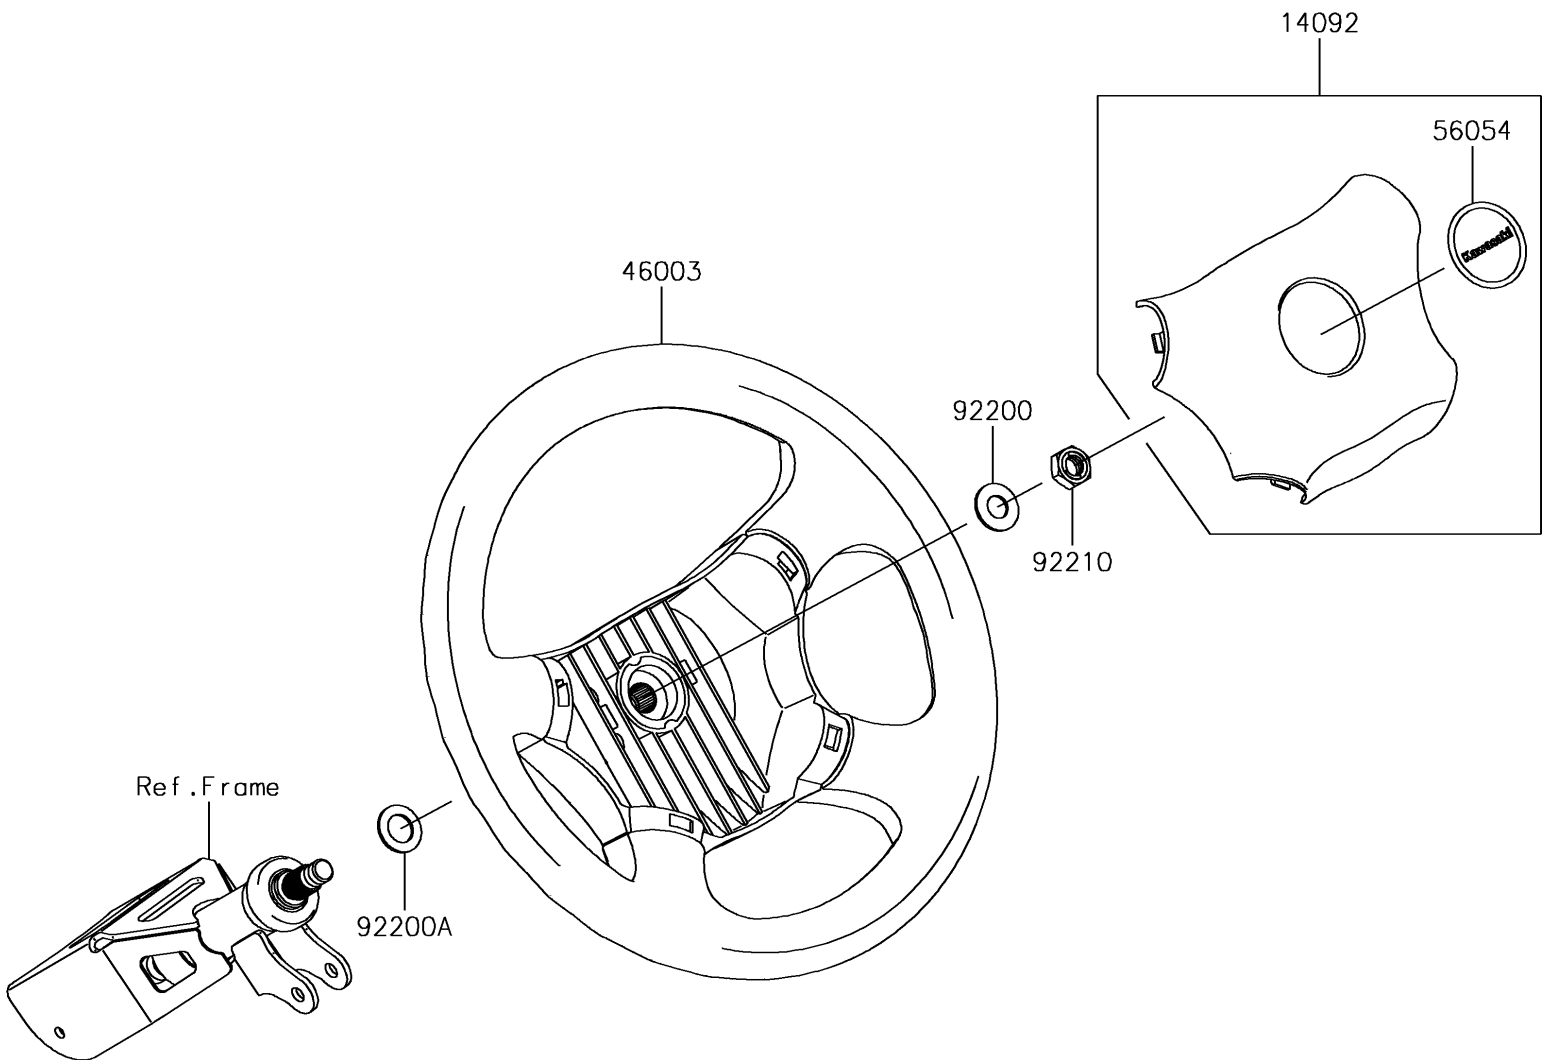

2017 MULE SX™

PARTS DIAGRAM

Steering Wheel

F2311

2017 MULE SX™

PARTS LIST

Steering Wheel

ITEM NAME

PART NUMBER

QUANTITY
