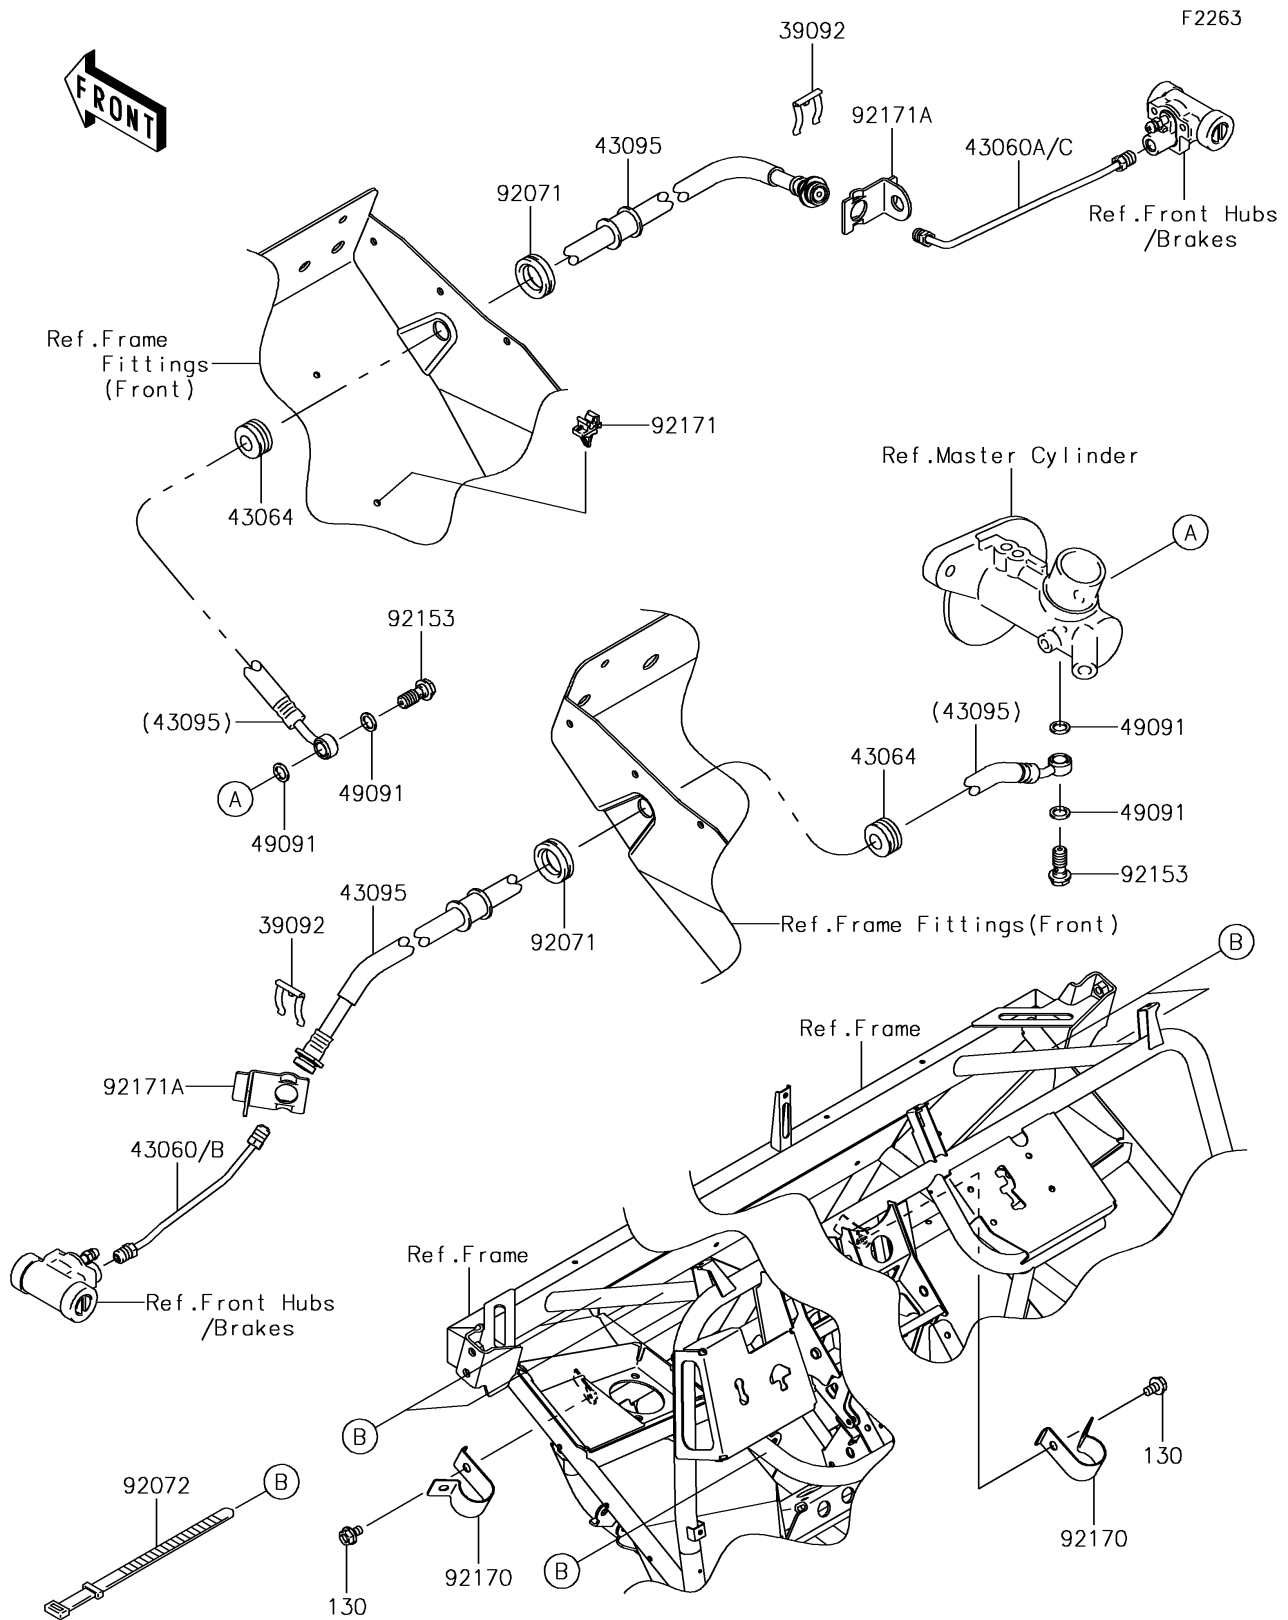

2018 MULE SX™

PARTS DIAGRAM

Front Brake Piping

2018 MULE SX™

PARTS LIST

Front Brake Piping

ITEM NAME

PART NUMBER

QUANTITY
